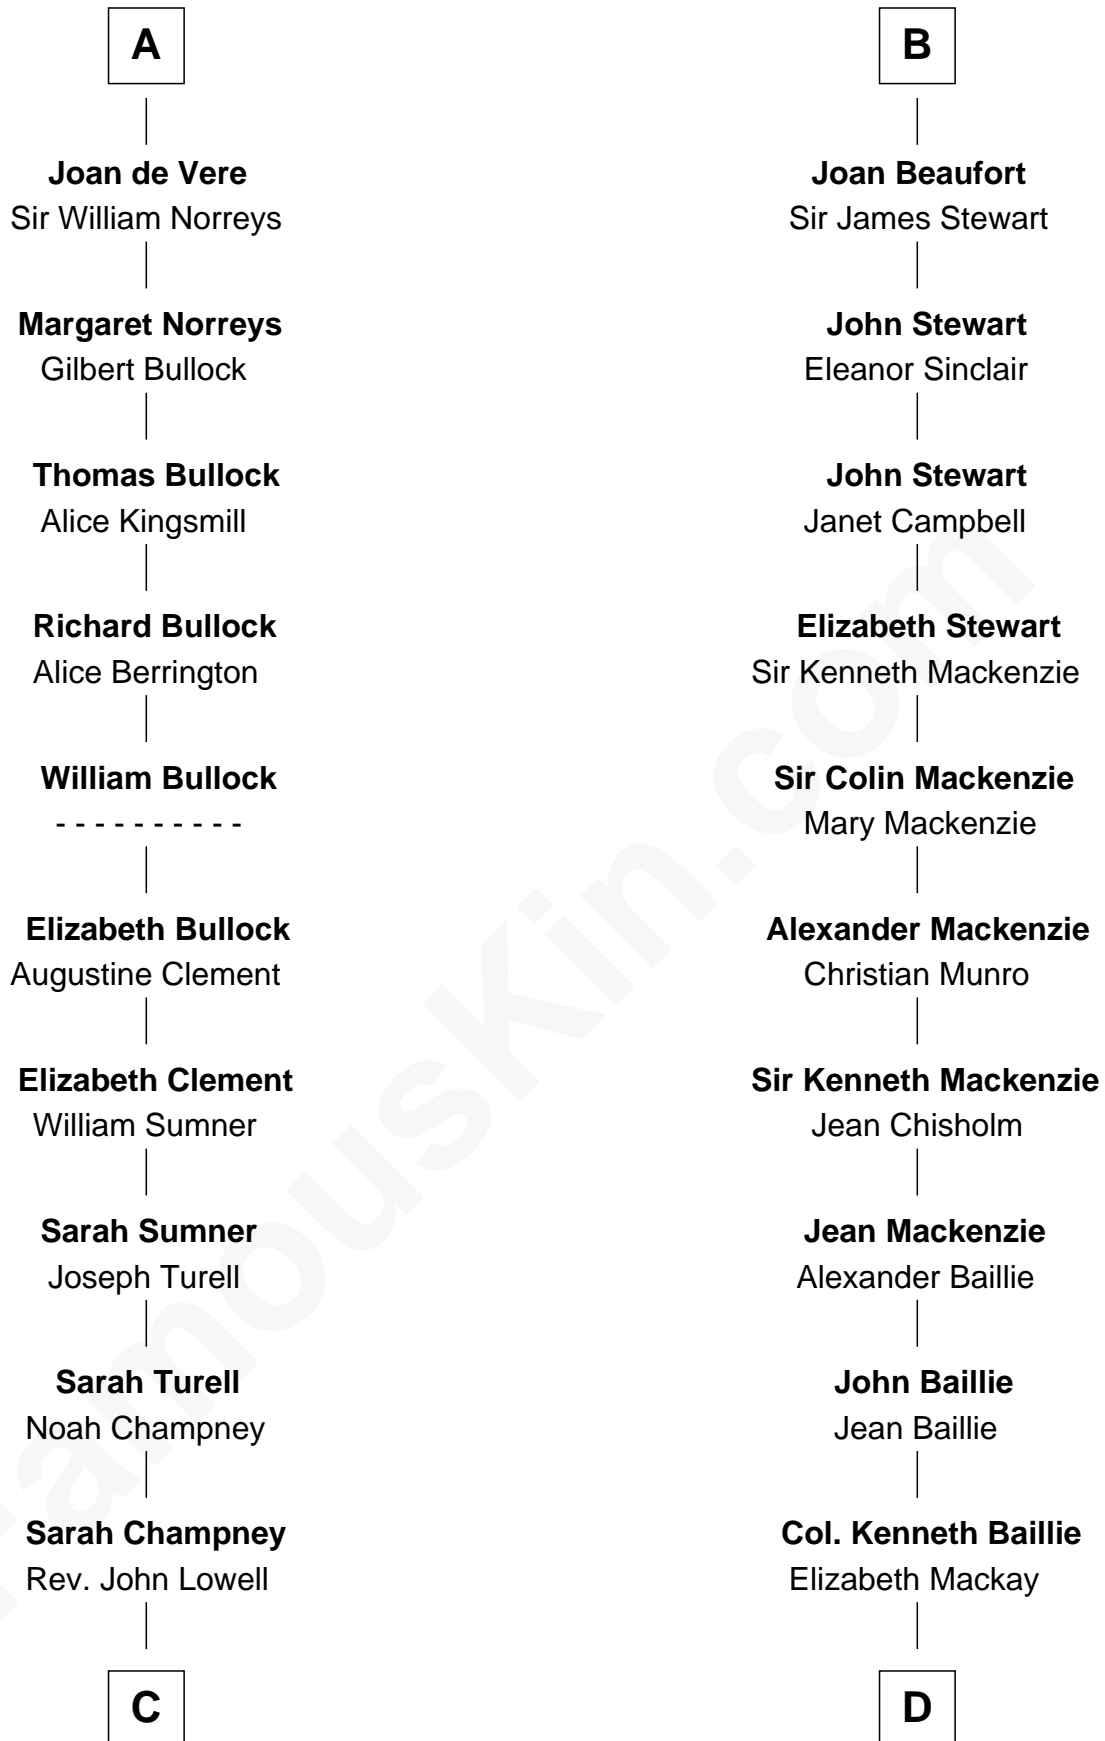

**FamousKin.com**  
**Relationship Chart of**  
**James Russell Lowell**  
*American "Fireside" Poet*

**19th cousin 2 times removed of**  
**Theodore Roosevelt**  
*26th U.S. President*

**Sir William Longespee**  
 Ela of Salisbury

**Ann Elizabeth Baillie**

Dr. John Irvine

**Anne Irvine**

James Bulloch

**James Stephens Bulloch**

Martha Stewart

**Martha Bulloch**

Theodore Roosevelt

**Theodore Roosevelt**

*26th U.S. President*