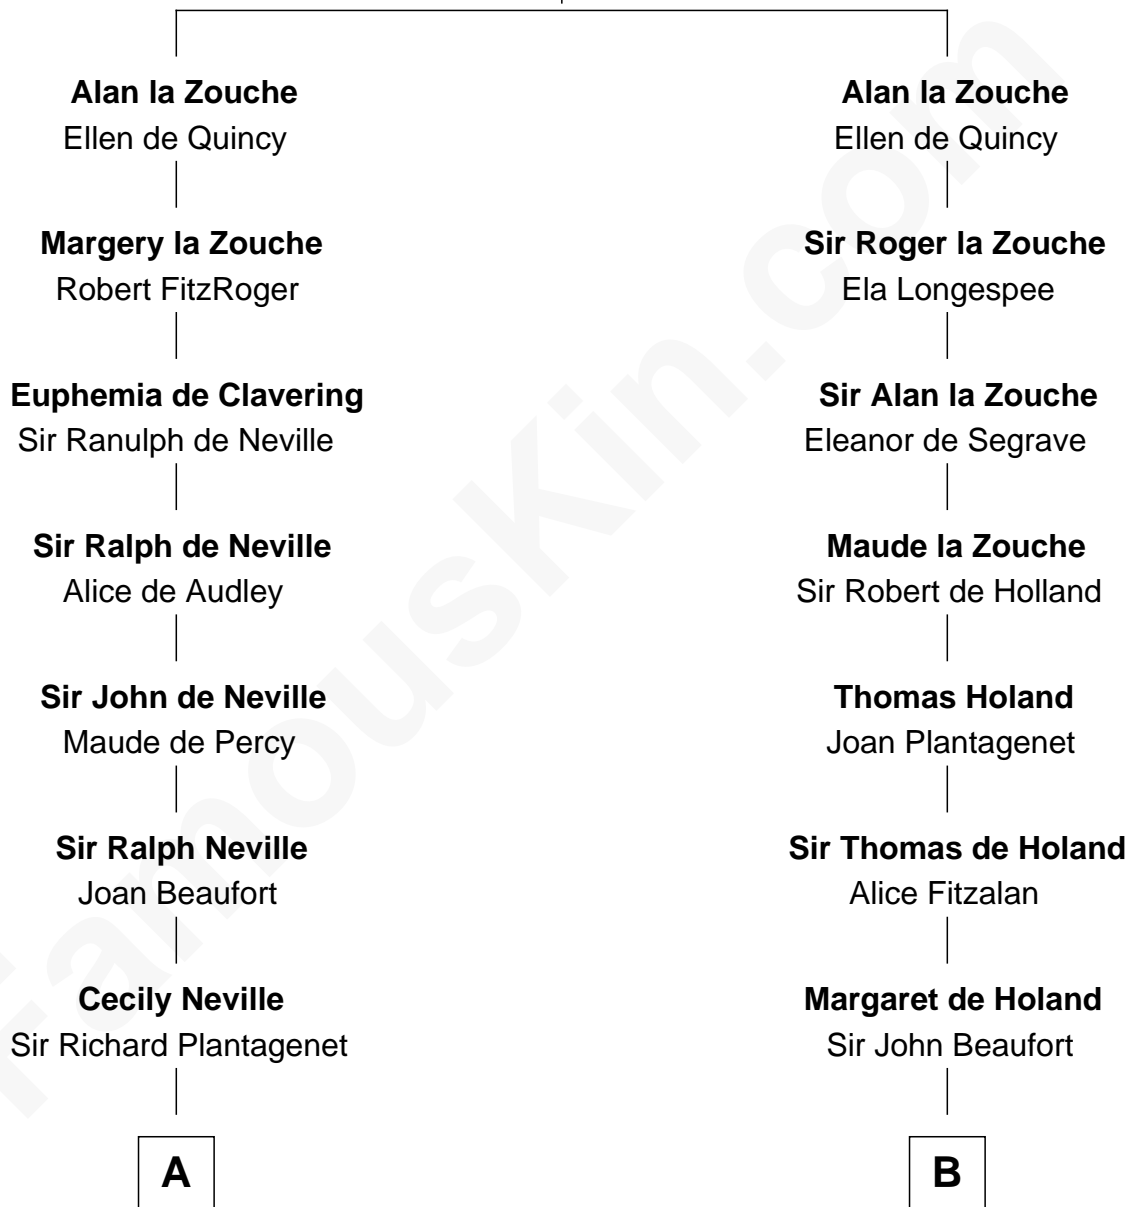

FamousKin.com Relationship Chart of

James Russell Lowell

American "Fireside" Poet

21st cousin of

Theodore Roosevelt

26th U.S. President

Roger la Zouche

Margaret Biset

C

William Traill

Isabel Fea

Robert Traill

Mary Whipple

Mary Whipple Traill

Keith Spence

Harriet Brackett Spence