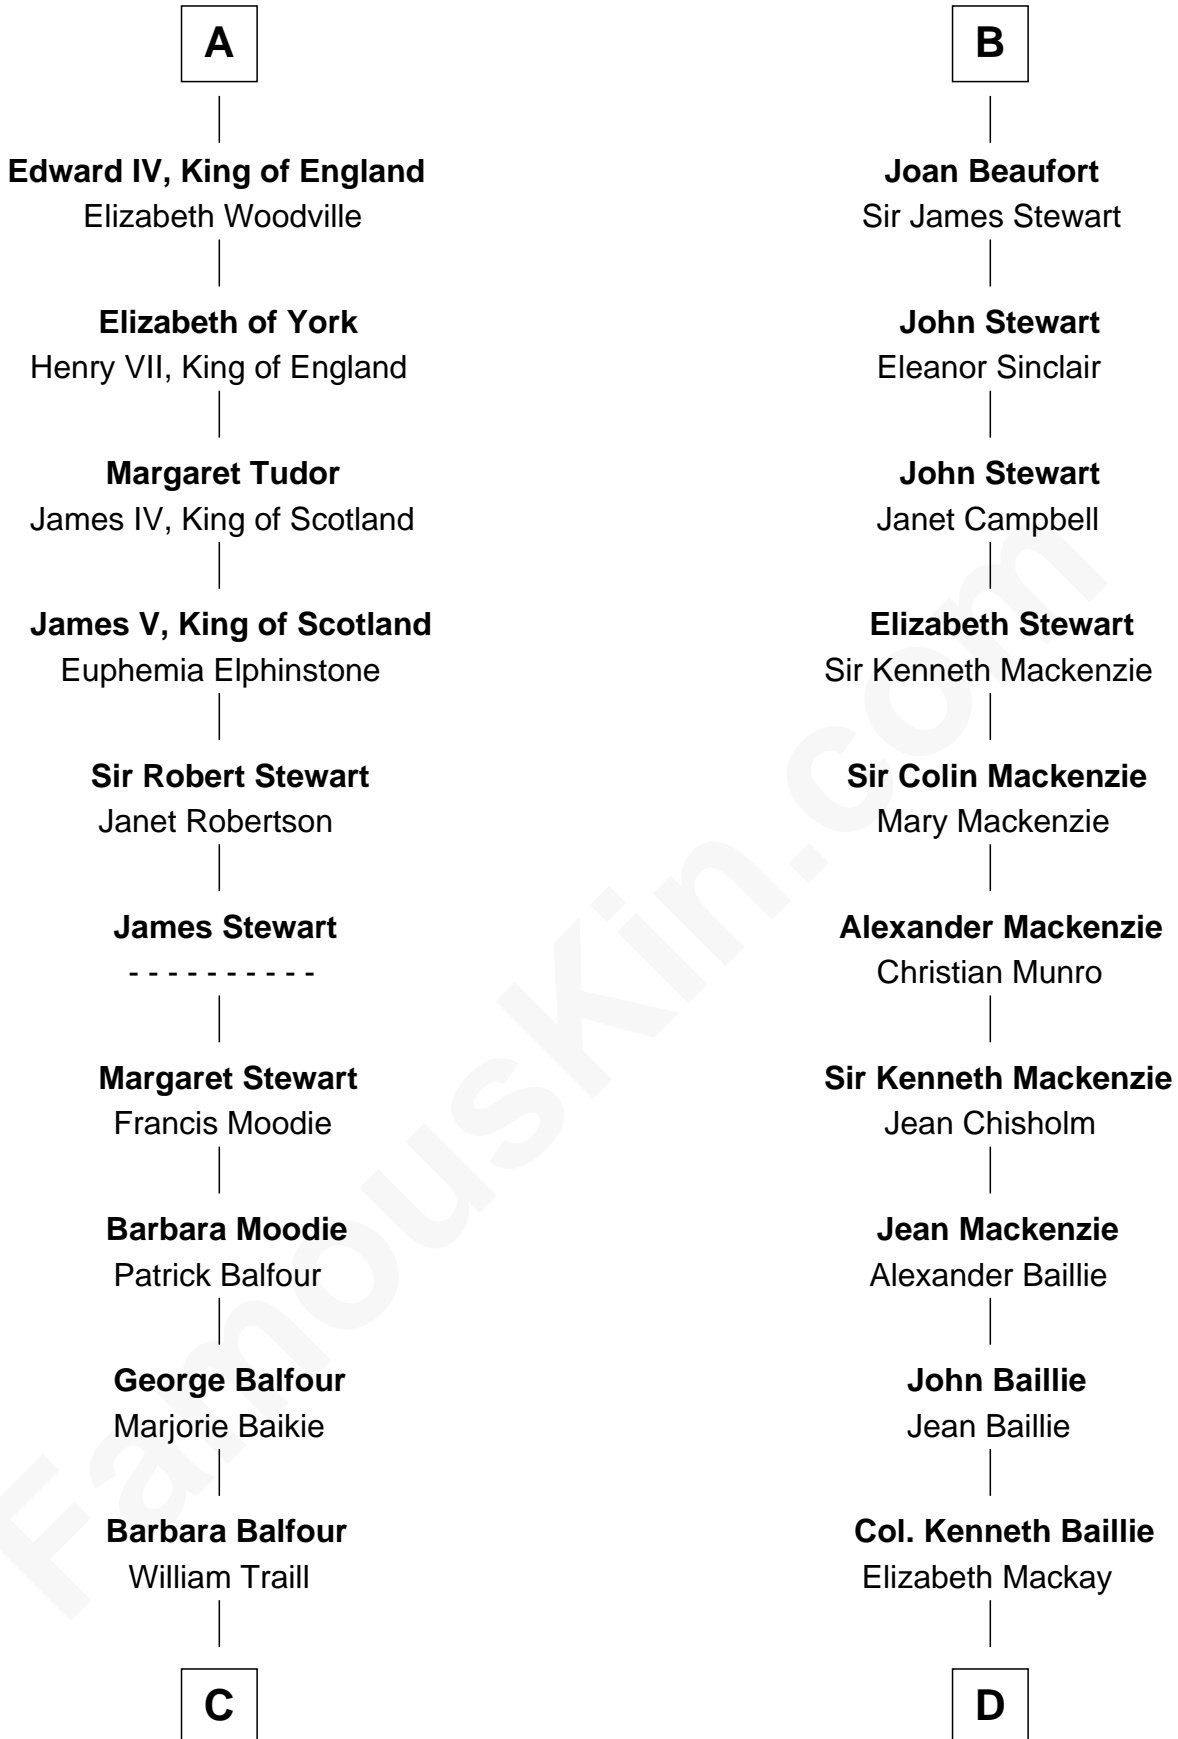

FamousKin.com Relationship Chart of

James Russell Lowell

American "Fireside" Poet

21st cousin of

Theodore Roosevelt

26th U.S. President

Roger la Zouche

Margaret Biset

C

William Traill

Isabel Fea

Robert Traill

Mary Whipple

Mary Whipple Traill

Keith Spence

Harriet Brackett Spence

James Stephens Bulloch

Martha Stewart

Martha Bulloch

Theodore Roosevelt

Theodore Roosevelt

26th U.S. President