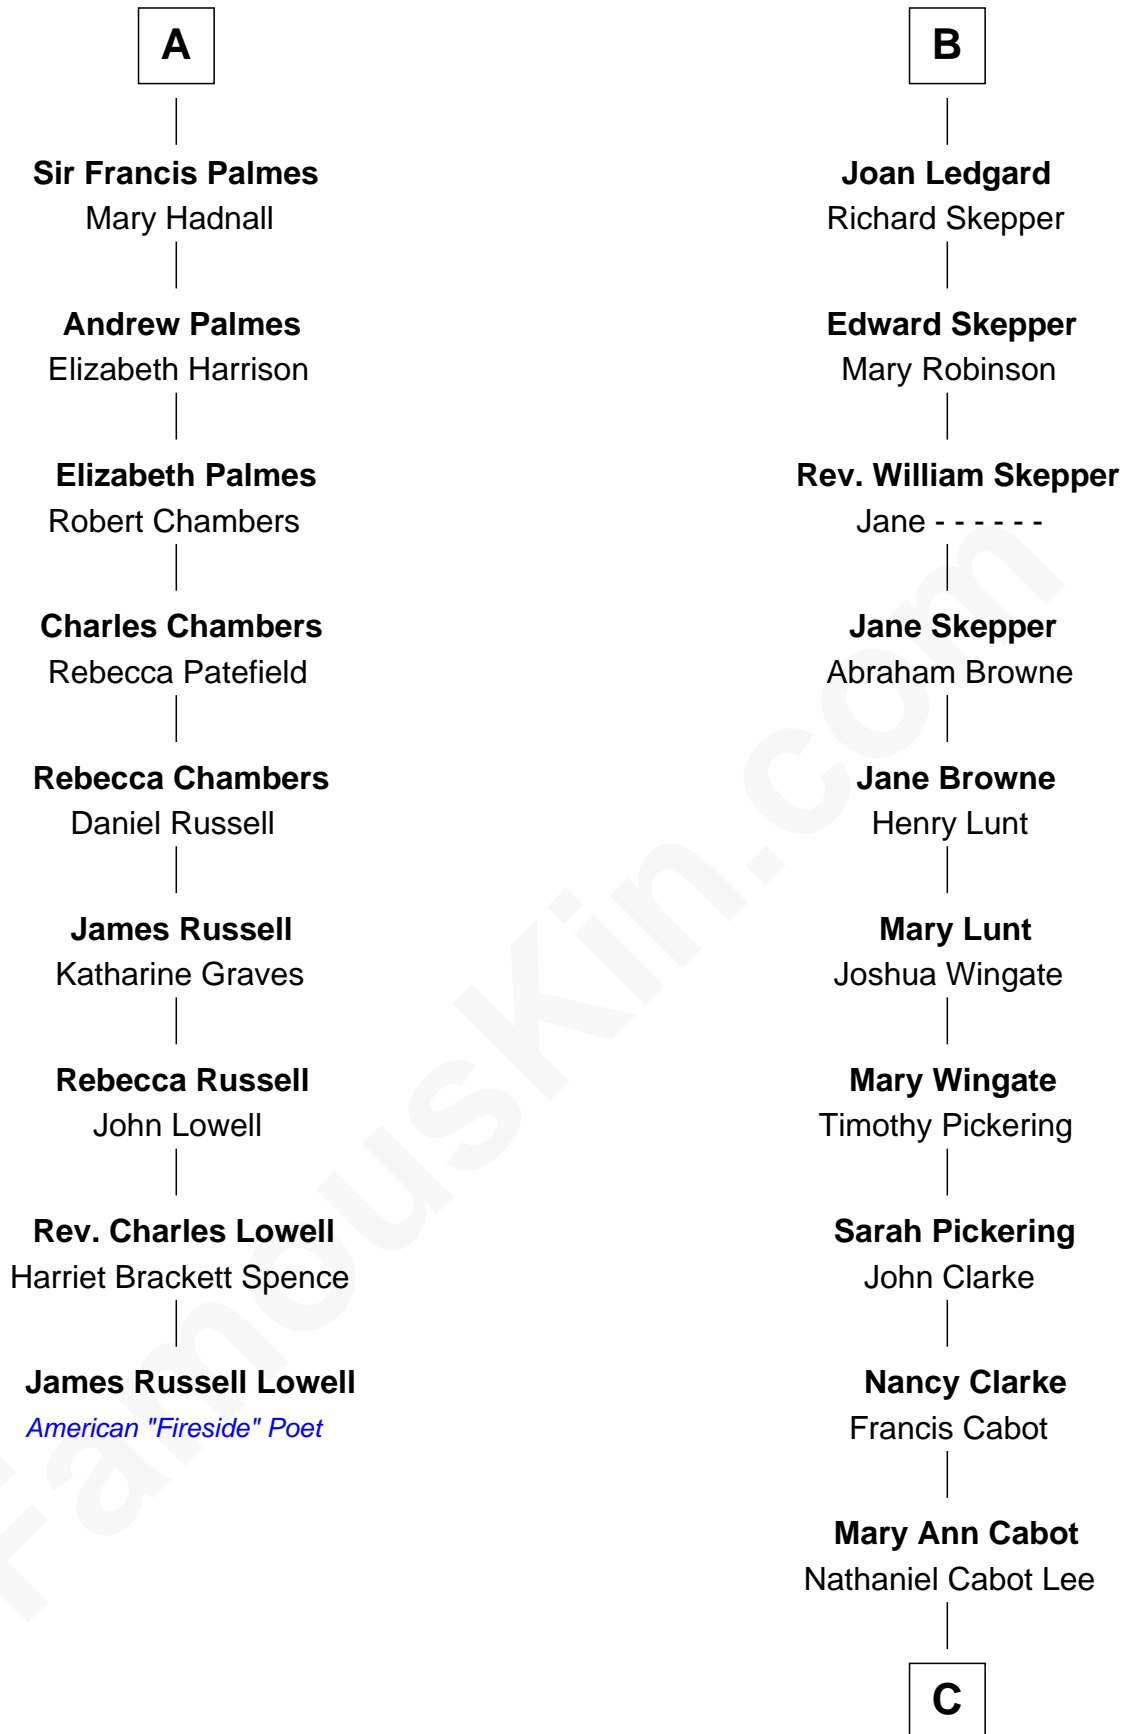

FamousKin.com

Relationship Chart of

James Russell Lowell

American "Fireside" Poet

15th cousin 4 times removed of

Alice (Lee) Roosevelt

First Wife of President Theodore Roosevelt

Sir Thomas de Beauchamp

Katherine de Mortimer

Sir William Beauchamp

Joan Fitzalan

Joan Beauchamp

James Butler

Elizabeth Butler

John Talbot

Ann Talbot

Elizabeth Hastings

Sir Robert Hildyard

Sir Piers Hildyard

Joan de la See

Isabel Hildyard

Ralph Legard

B

C

John Clarke Lee
Harriet Paine Rose

George Cabot Lee
Caroline Watts Haskell

Alice (Lee) Roosevelt
Wife of President Theodore Roosevelt

FamousKin.com