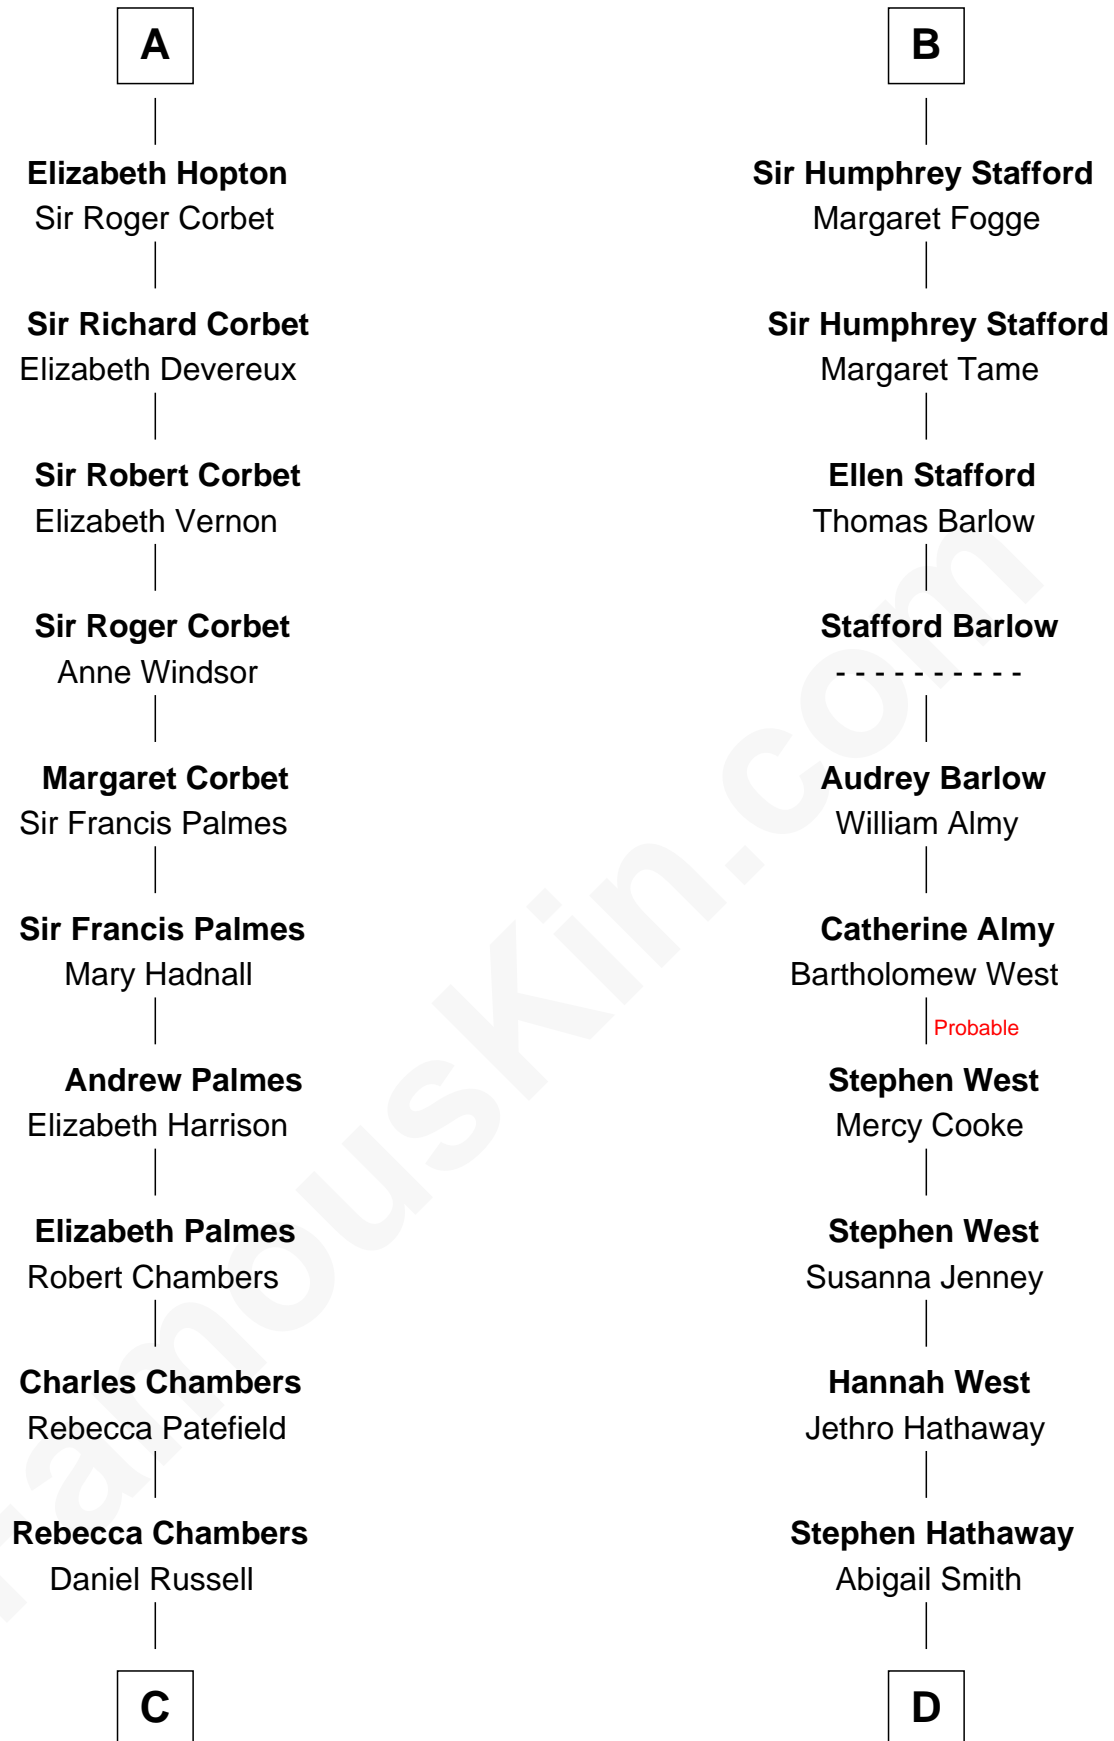

FamousKin.com Relationship Chart of

James Russell Lowell

American "Fireside" Poet

20th cousin of

Alice (Lee) Roosevelt

First Wife of President Theodore Roosevelt

John de Botetourte

Maud FitzThomas

Caroline Watts Haskell
George Cabot Lee

Alice (Lee) Roosevelt
Wife of President Theodore Roosevelt