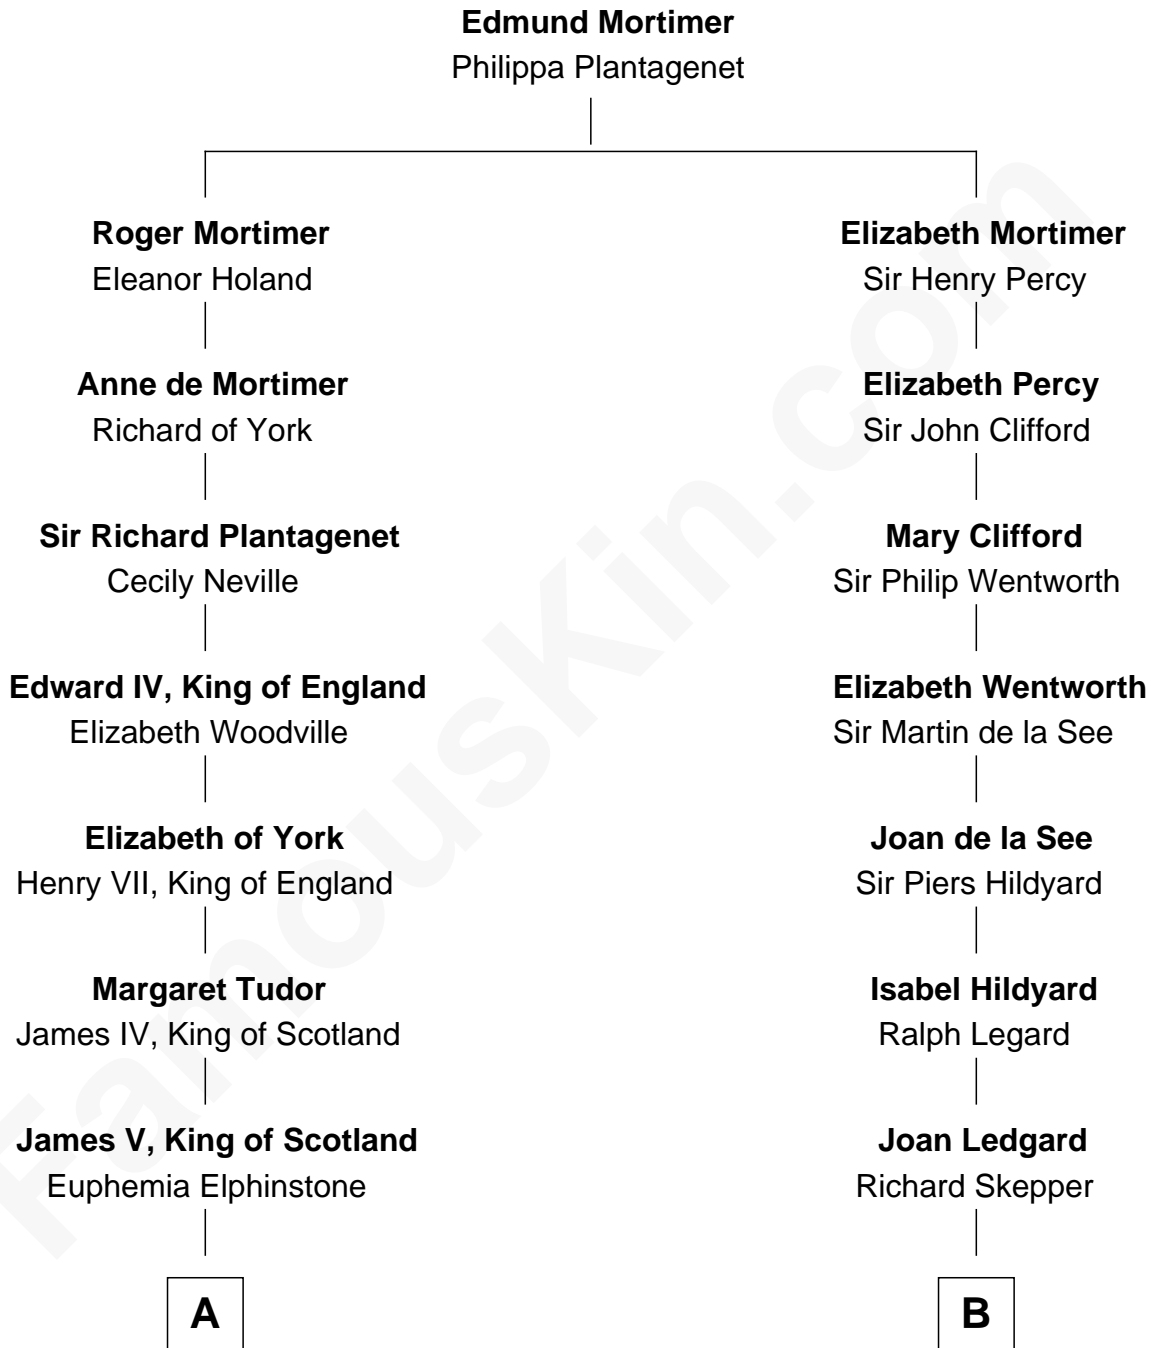

# FamousKin.com Relationship Chart of

**James Russell Lowell**

*American "Fireside" Poet*

17th cousin 1 time removed of

**Alice (Lee) Roosevelt**

*First Wife of President Theodore Roosevelt*

**C**

**George Cabot Lee**  
Caroline Watts Haskell

**Alice (Lee) Roosevelt**  
*Wife of President Theodore Roosevelt*

FamousKin.com