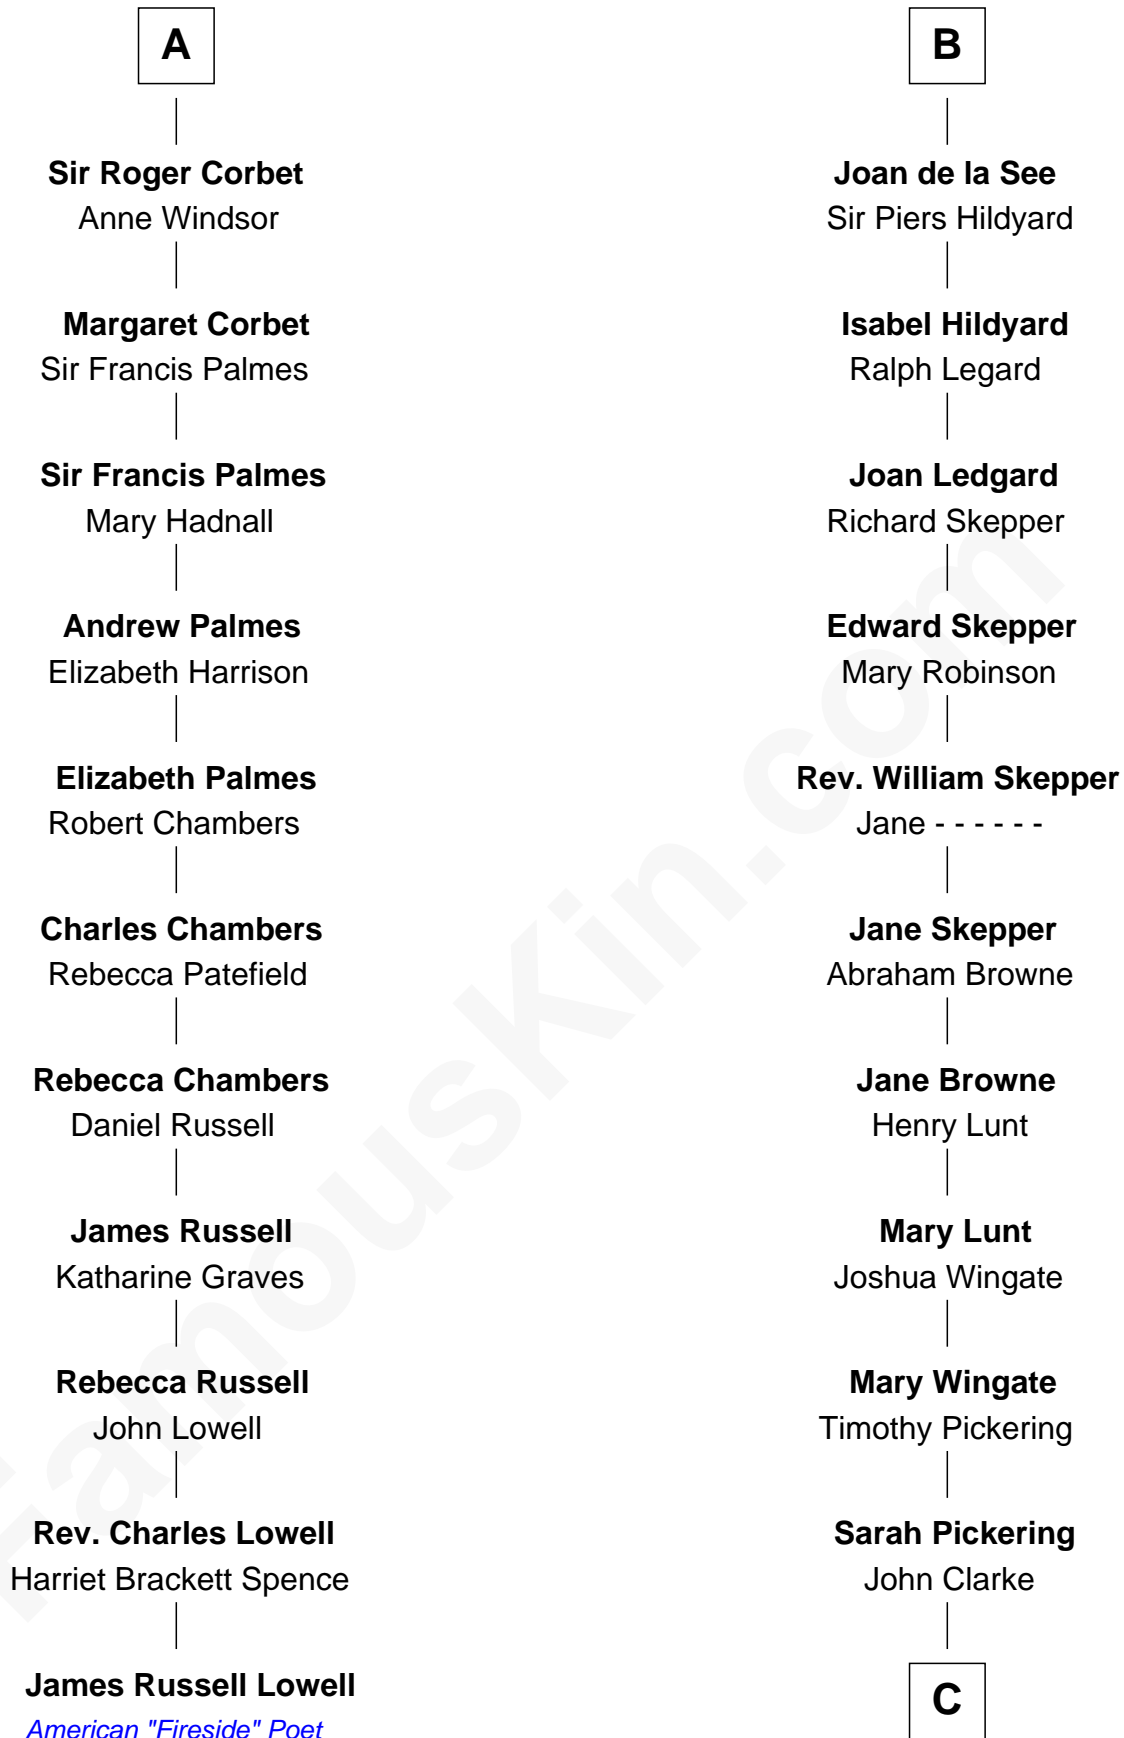

FamousKin.com Relationship Chart of

James Russell Lowell

American "Fireside" Poet

17th cousin 4 times removed of

Alice (Lee) Roosevelt

First Wife of President Theodore Roosevelt

C

Nancy Clarke

Francis Cabot

Mary Ann Cabot

Nathaniel Cabot Lee

John Clarke Lee

Harriet Paine Rose

George Cabot Lee

Caroline Watts Haskell

Alice (Lee) Roosevelt