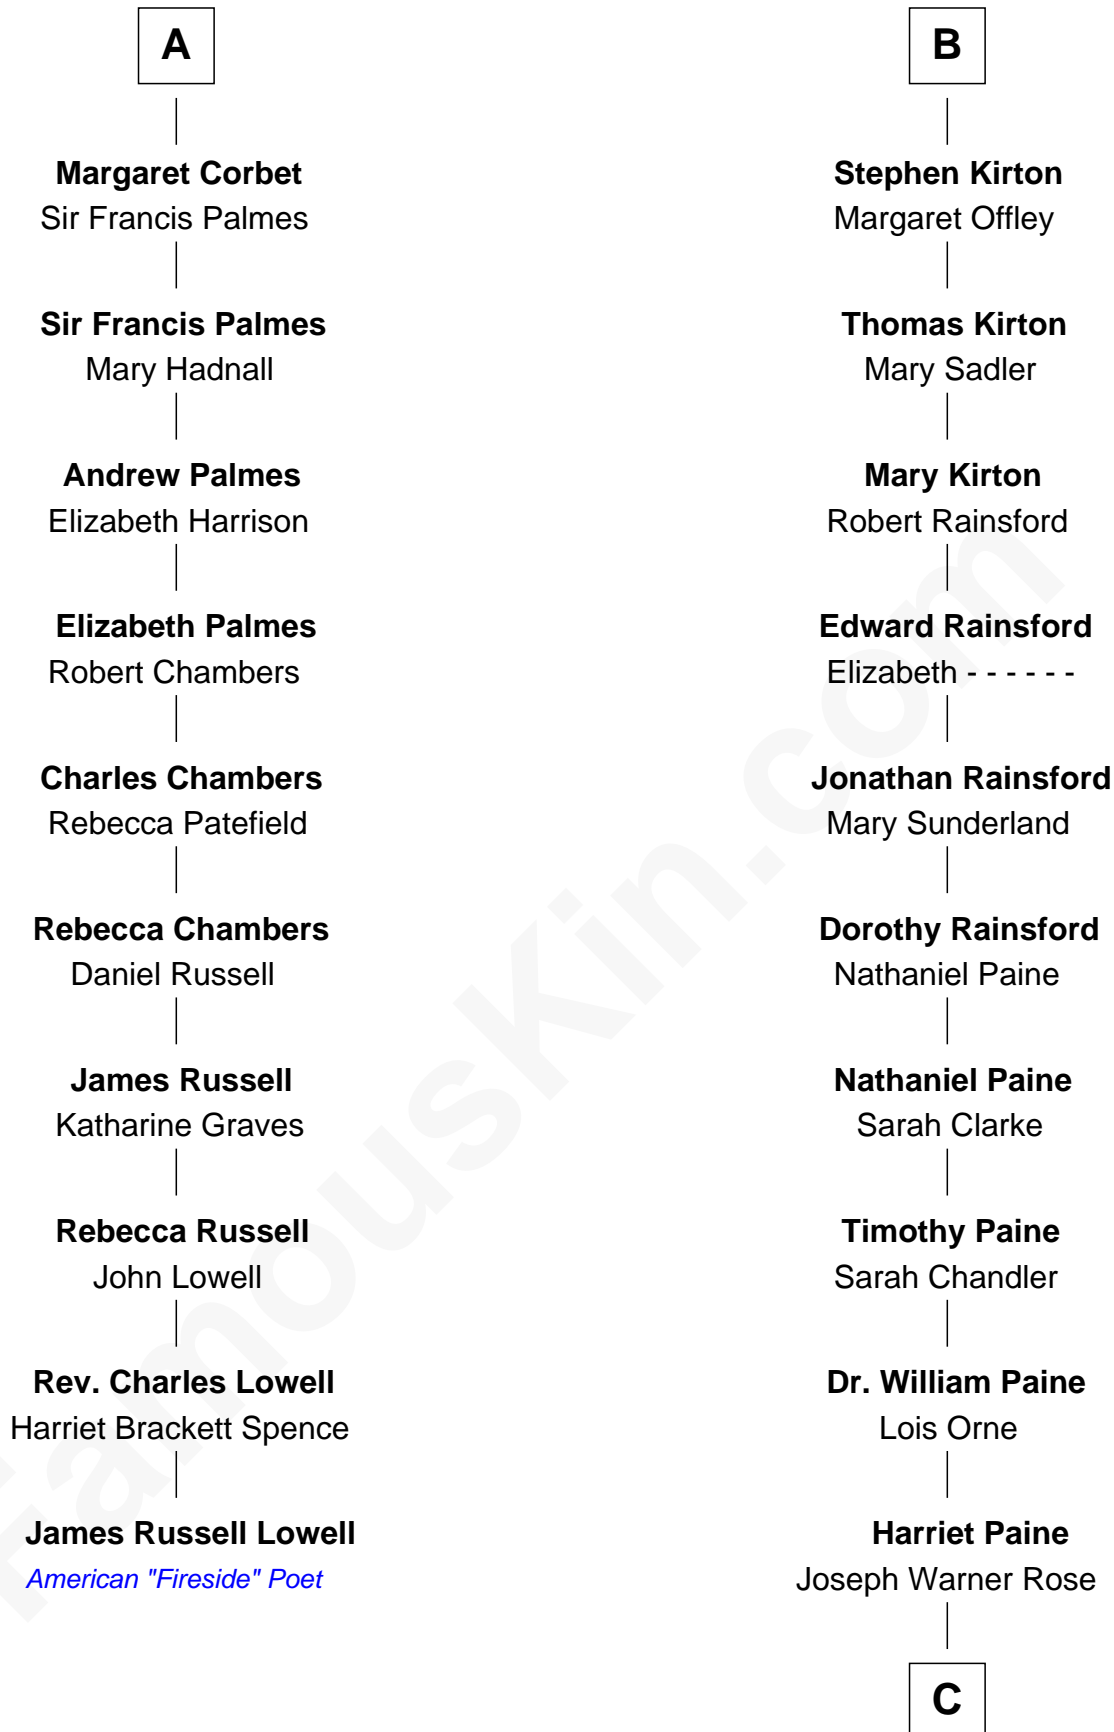

**FamousKin.com**  
**Relationship Chart of**  
**James Russell Lowell**  
*American "Fireside" Poet*

16th cousin 3 times removed of

**Alice (Lee) Roosevelt**  
*First Wife of President Theodore Roosevelt*

**C**

—  
**Harriet Paine Rose**

John Clarke Lee

—  
**George Cabot Lee**

Caroline Watts Haskell

—  
**Alice (Lee) Roosevelt**

*Wife of President Theodore Roosevelt*

FamousKin.com