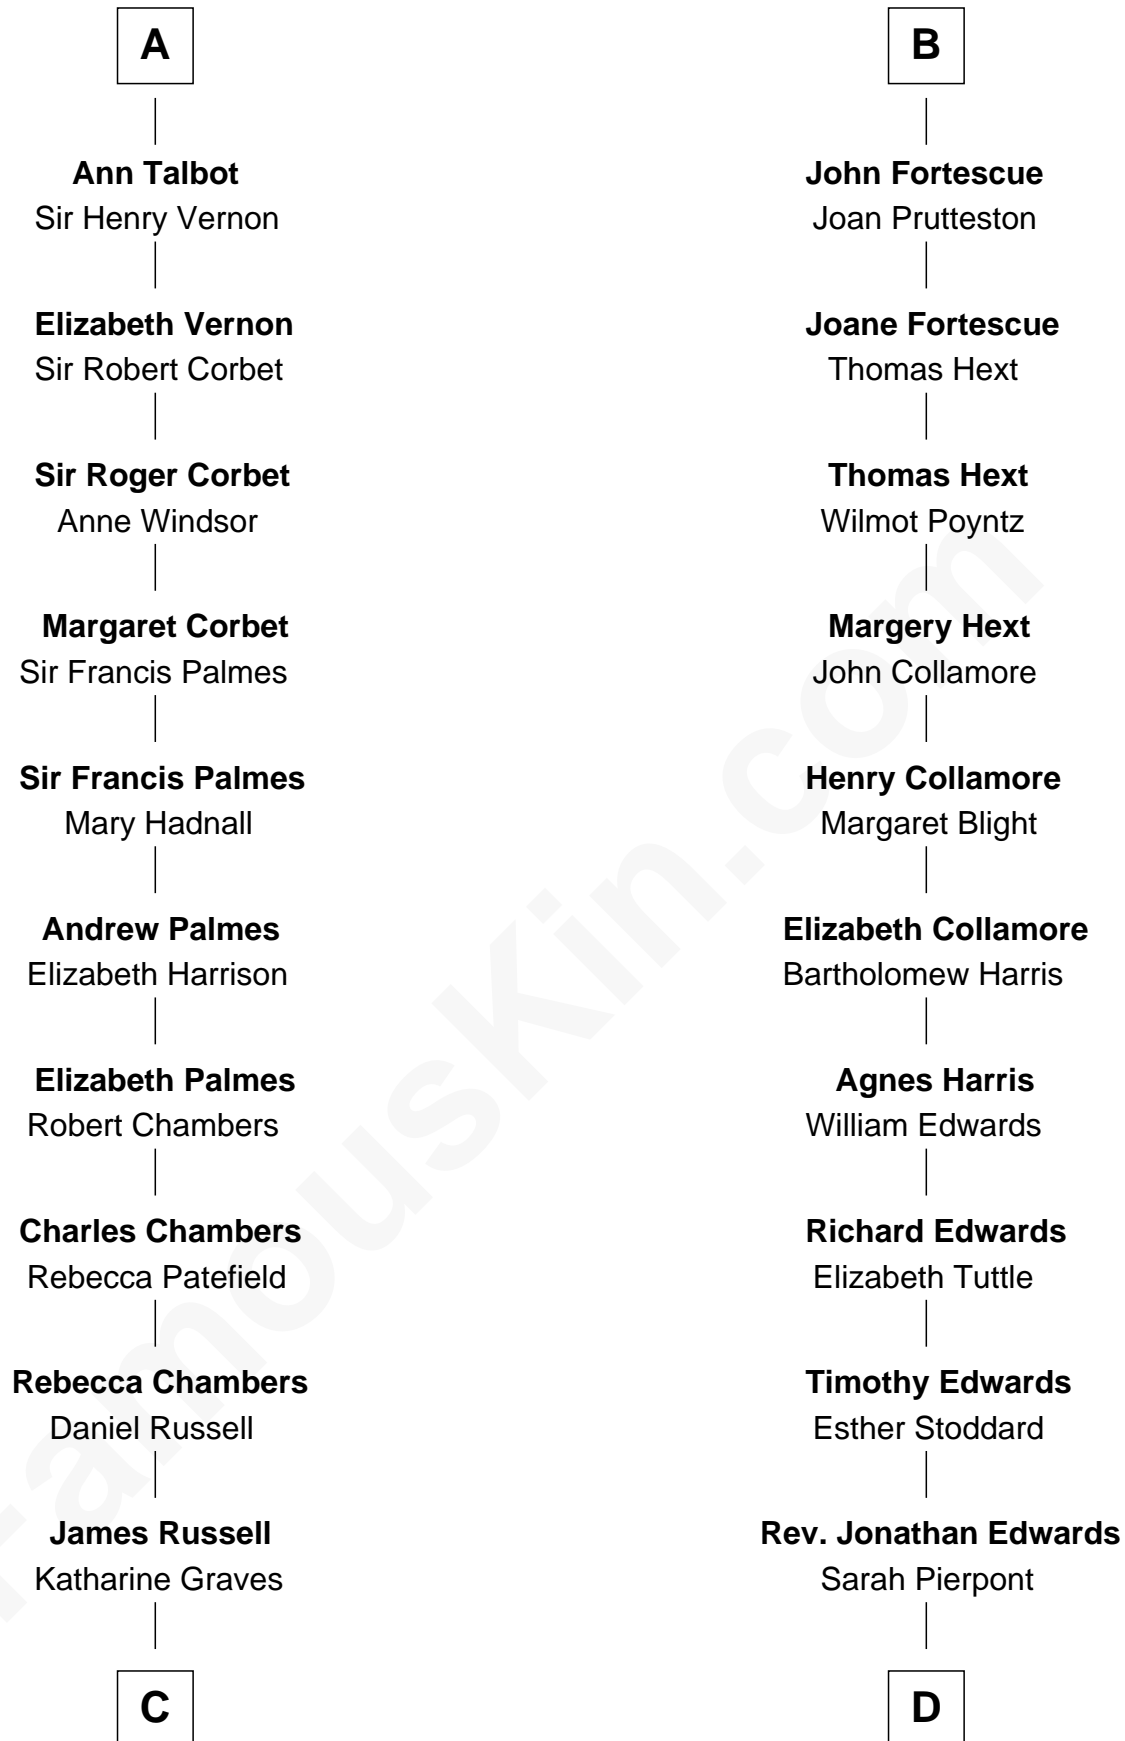

FamousKin.com
Relationship Chart of
James Russell Lowell
American "Fireside" Poet

19th cousin 2 times removed of

Edith (Carow) Roosevelt
First Lady of President Theodore Roosevelt

C

Rebecca Russell

John Lowell

Daniel Tyler

Gen. Daniel Tyler

Emily Lee

Gertrude Elizabeth Tyler

Charles Carow

Edith (Carow) Roosevelt

First Lady of Theodore Roosevelt