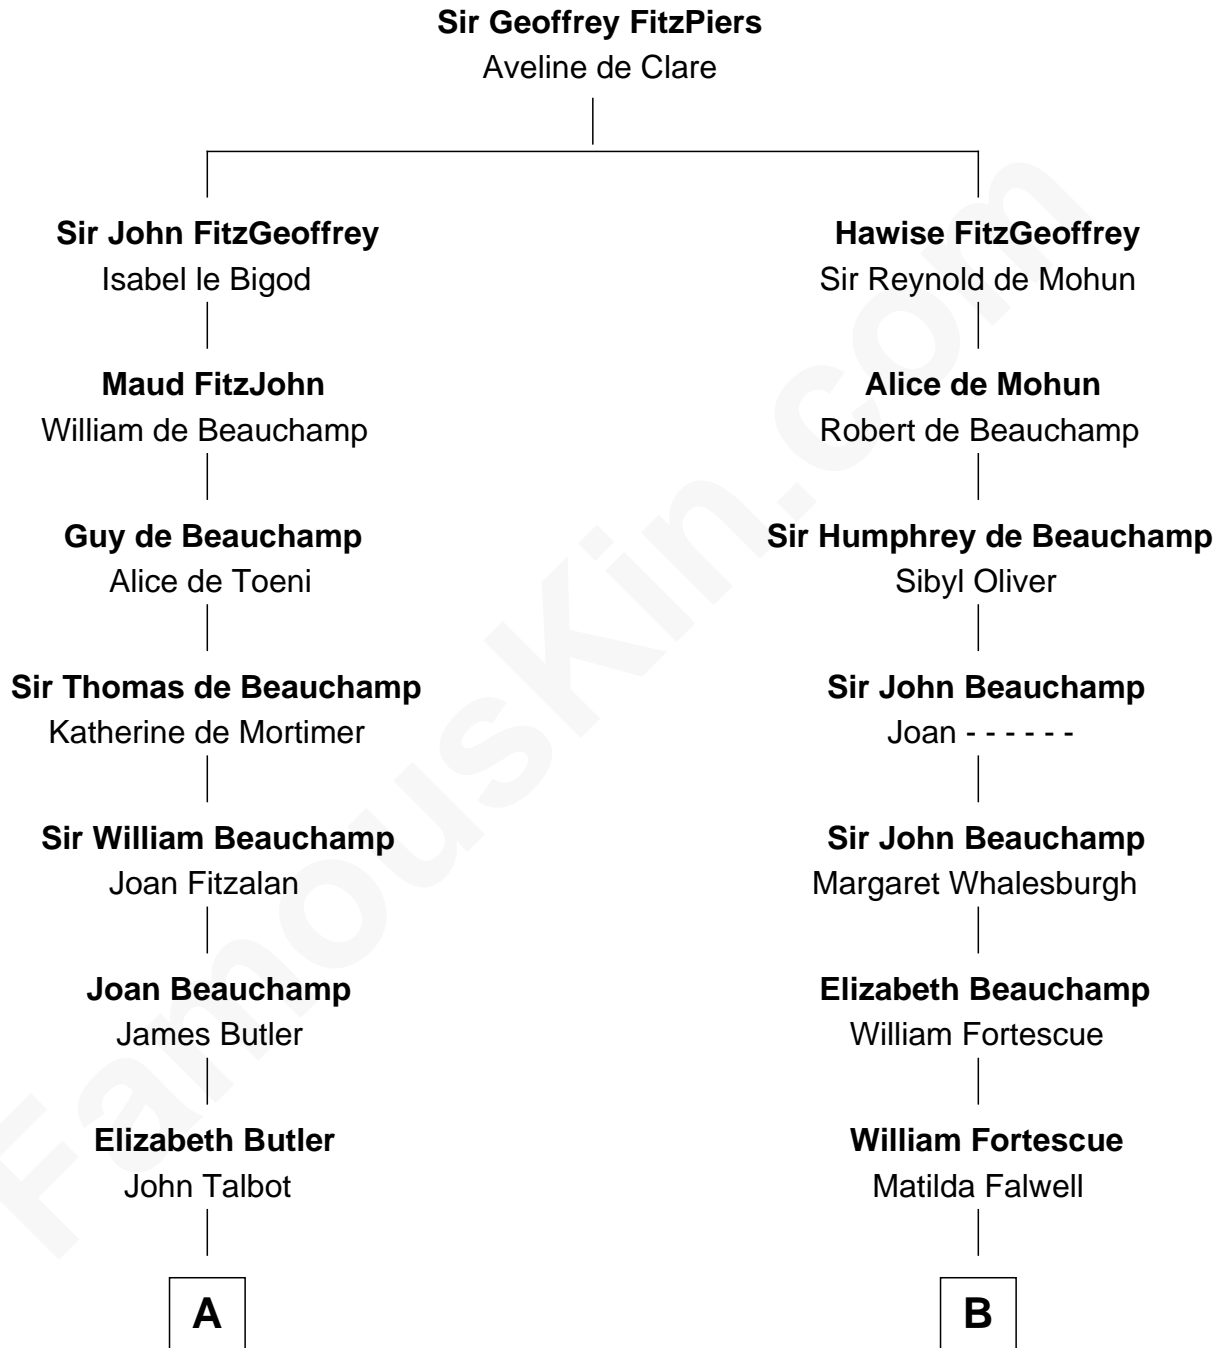

FamousKin.com
Relationship Chart of
James Russell Lowell
American "Fireside" Poet

19th cousin 2 times removed of

Edith (Carow) Roosevelt
First Lady of President Theodore Roosevelt

C

Rebecca Russell

John Lowell

Rev. Charles Lowell

Harriet Brackett Spence

James Russell Lowell

American "Fireside" Poet

D

Timothy Edwards

Rhoda Ogden

Sarah Edwards

Daniel Tyler

Gen. Daniel Tyler

Emily Lee

Gertrude Elizabeth Tyler

Charles Carow

Edith (Carow) Roosevelt

First Lady of Theodore Roosevelt