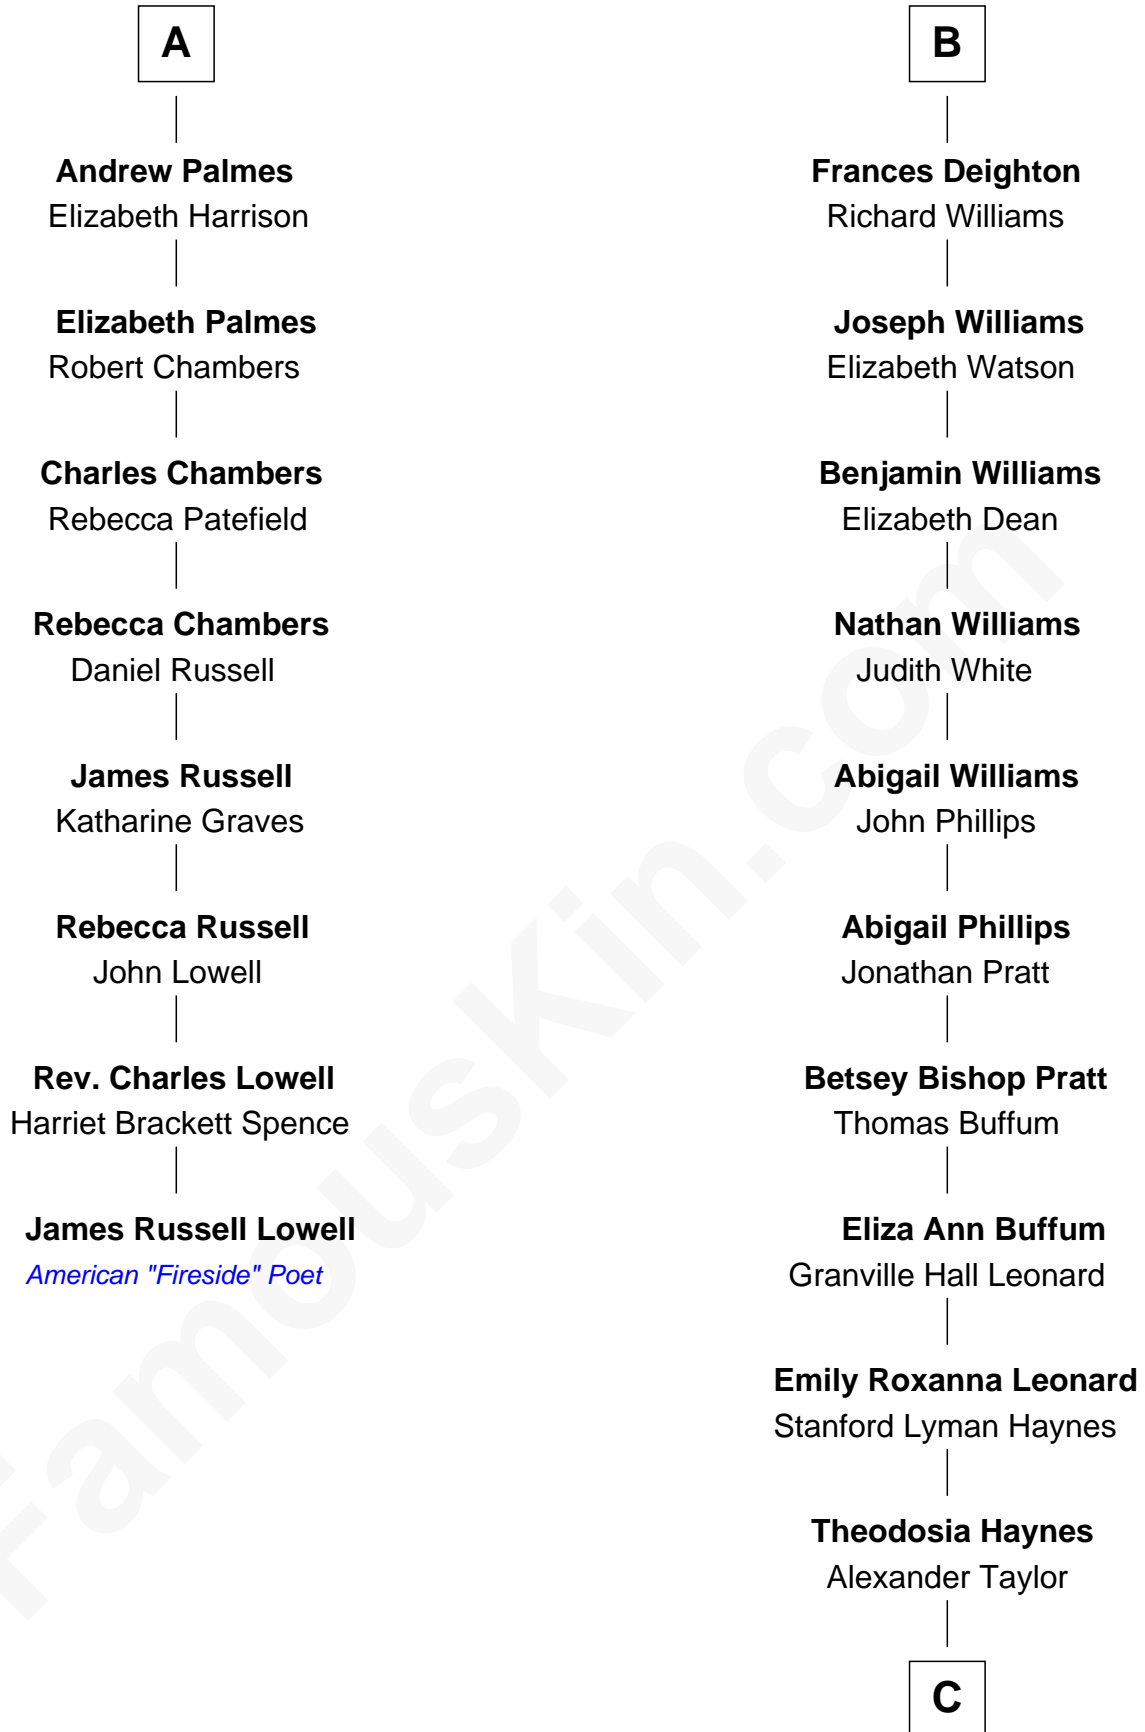

FamousKin.com

Relationship Chart of

James Russell Lowell

American "Fireside" Poet

14th cousin 4 times removed of

James Taylor
Singer-Songwriter

Sir Edmund Ferrers

Ellen Roche

Sir William Ferrers

Elizabeth Belknap

Anne Ferrers

Sir Walter Devereux

Elizabeth Devereux

Sir Richard Corbet

Sir Robert Corbet

Elizabeth Vernon

Elizabeth Berkeley

Elizabeth Lygon

Edward Bassett

Jane Bassett

John Deighton

B

C

Dr. Isaac Montrose Taylor

Gertrude Arline Woodard

James Taylor

Singer-Songwriter

FamousKin.com