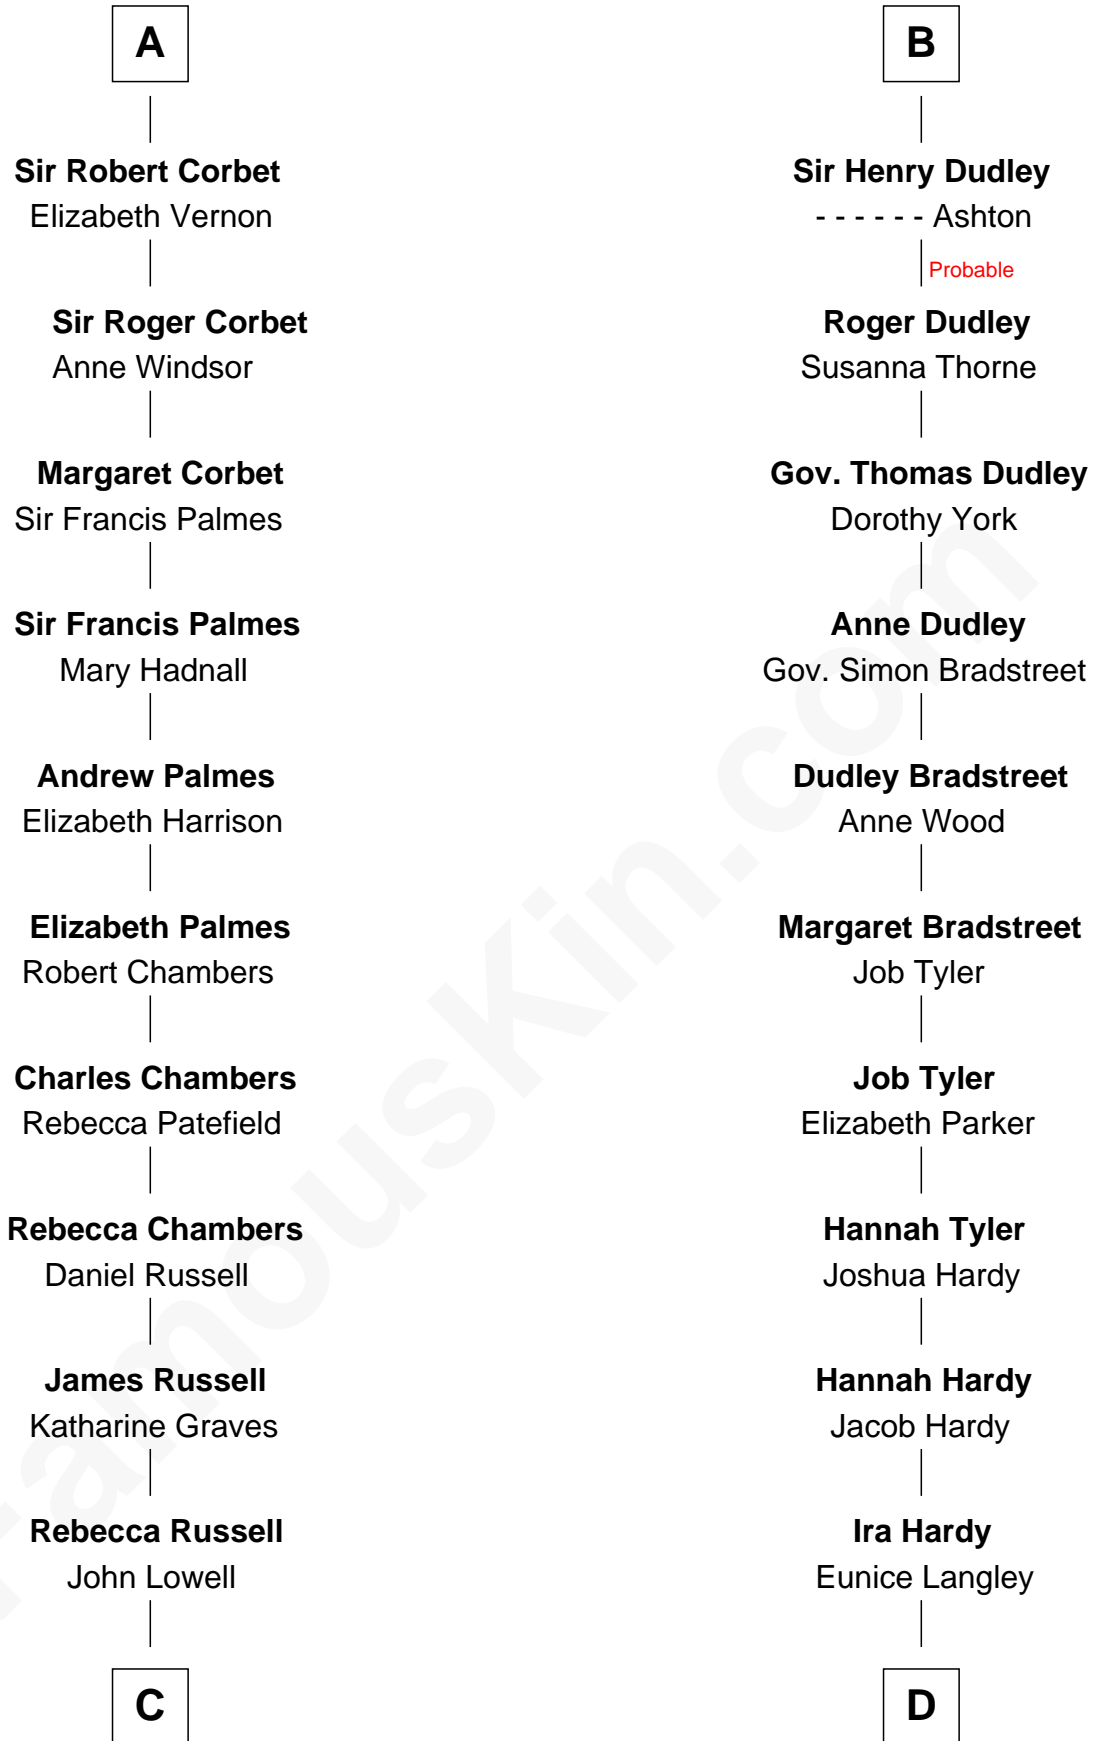

## Relationship Chart of

### James Russell Lowell

American "Fireside" Poet

18th cousin 3 times removed of

**James Taylor**  
Singer-Songwriter

**C**

**Rev. Charles Lowell**  
Harriet Brackett Spence

**James Russell Lowell**  
*American "Fireside" Poet*

**D**

**Lovercia L. Hardy**  
Willard Knox

**Fred Charles Knox**  
Ruth Elizabeth Collins

**Ella Angelique Knox**  
Henry Herman Woodard

**Gertrude Arline Woodard**  
Dr. Isaac Montrose Taylor

**James Taylor**  
*Singer-Songwriter*