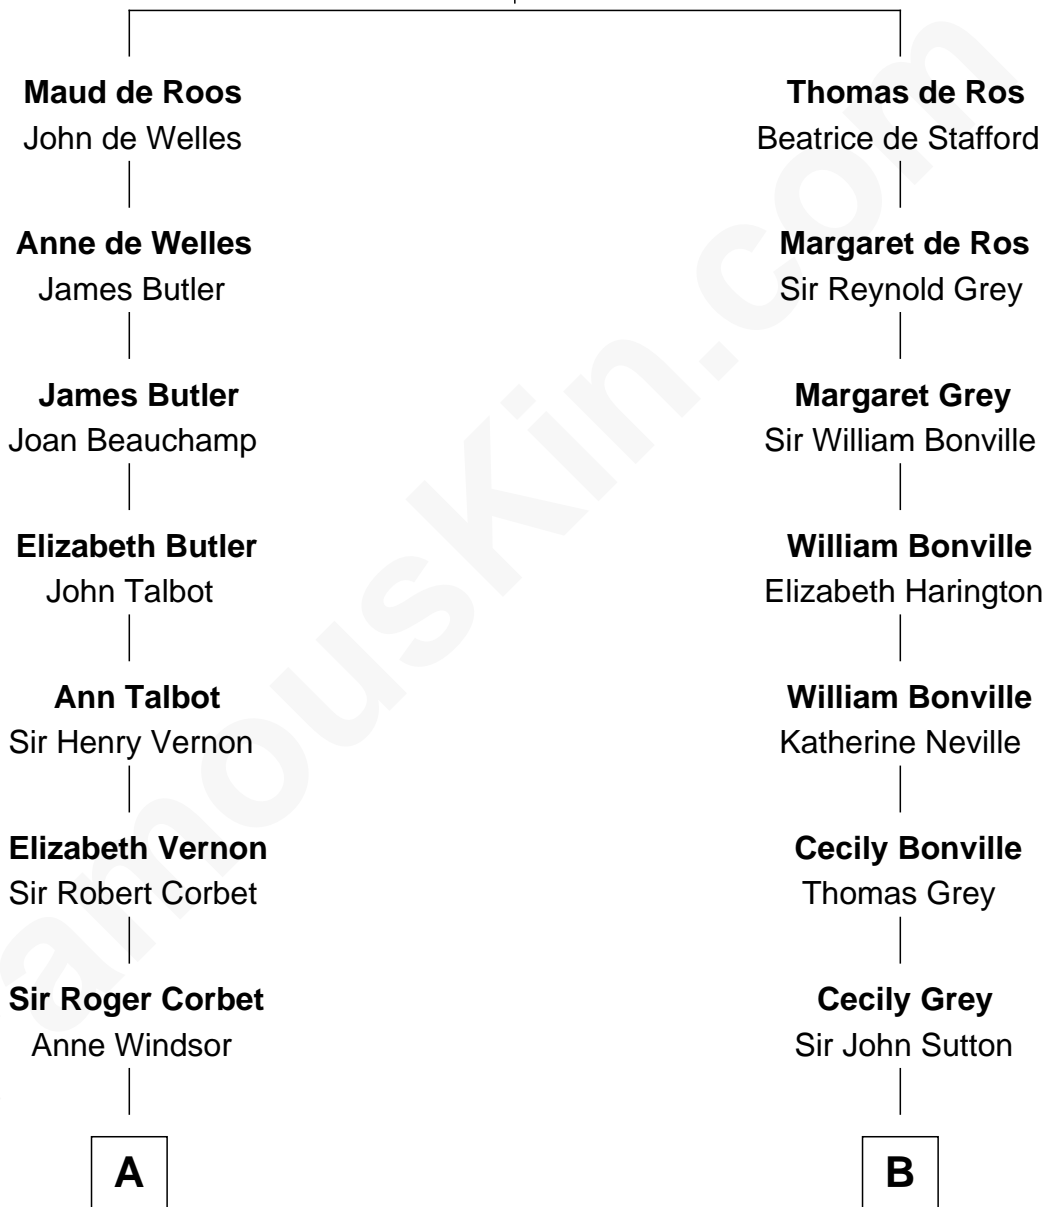

FamousKin.com
Relationship Chart of
James Russell Lowell
American "Fireside" Poet

16th cousin 5 times removed of

James Taylor
Singer-Songwriter

Sir William de Ros
 Margery de Badlesmere

C

—
Lovercia L. Hardy

Willard Knox
—

Fred Charles Knox

Ruth Elizabeth Collins
—

Ella Angelique Knox

Henry Herman Woodard
—

Gertrude Arline Woodard

Dr. Isaac Montrose Taylor
—

James Taylor

Singer-Songwriter

FamousKin.com