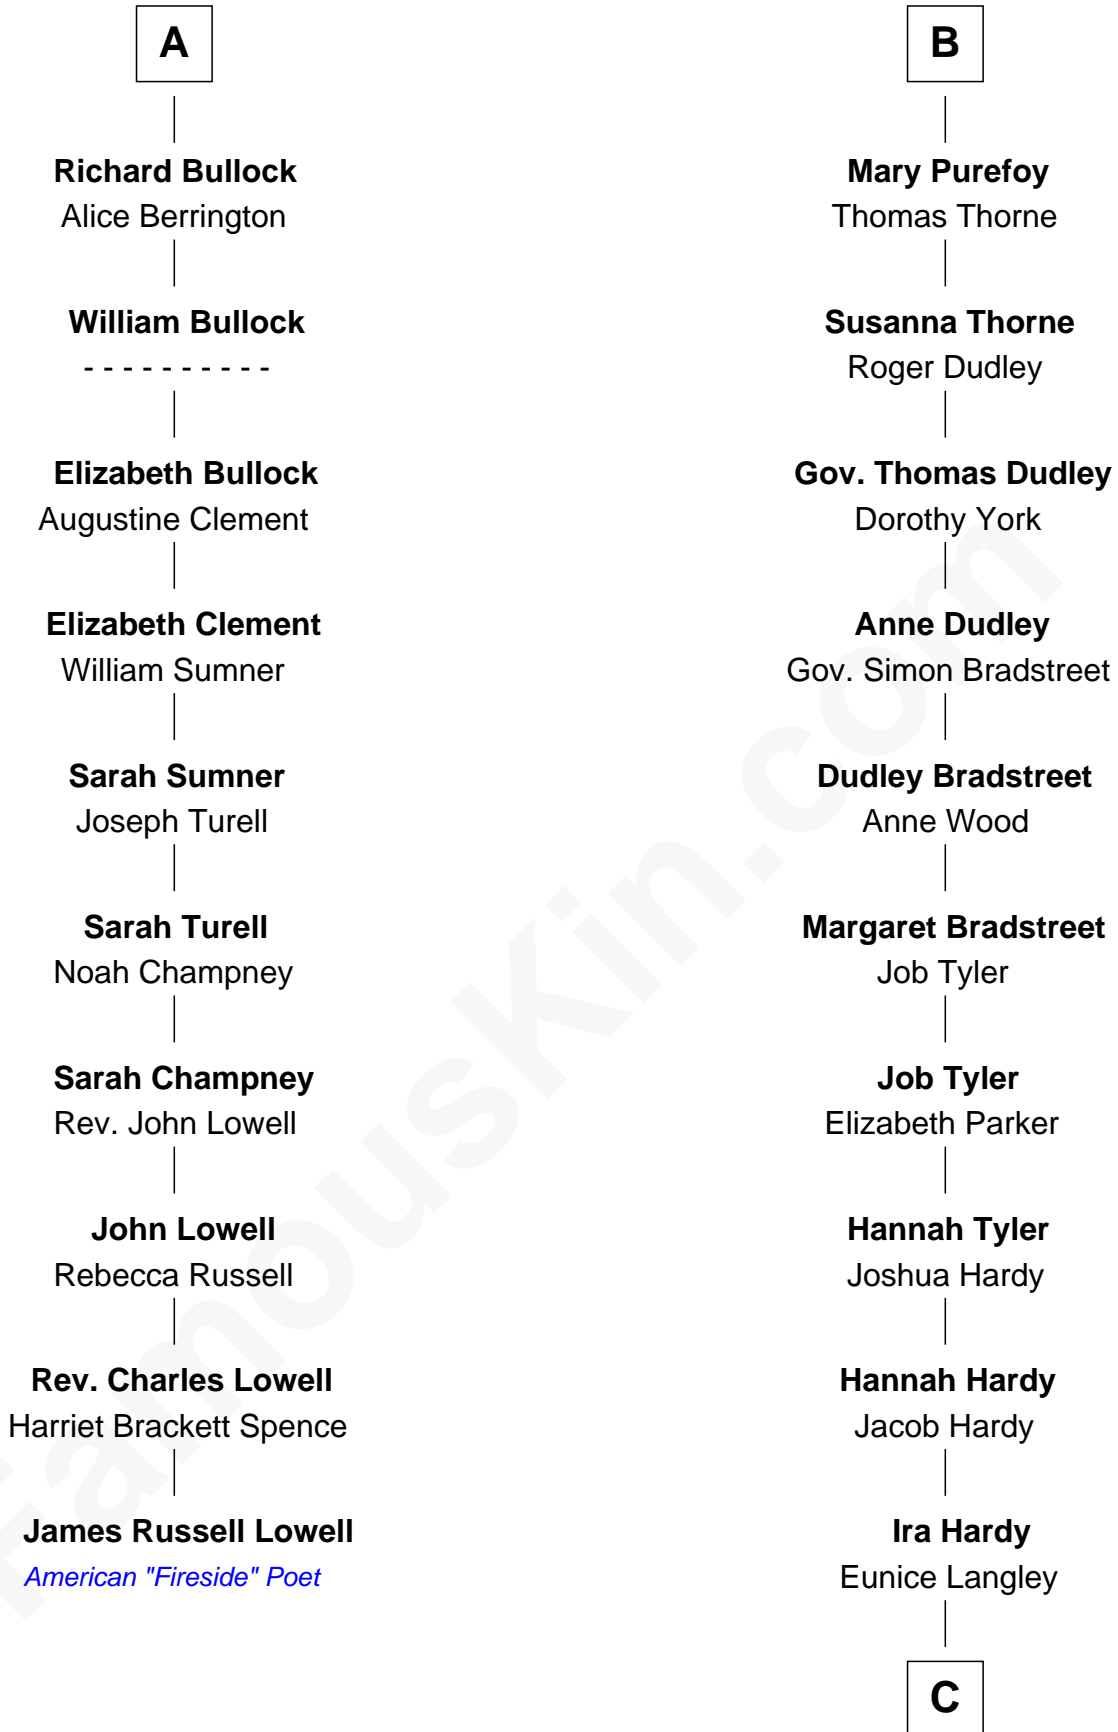

FamousKin.com

Relationship Chart of

James Russell Lowell

American "Fireside" Poet

16th cousin 5 times removed of

James Taylor
Singer-Songwriter

Sir John Howard
Alice de Bois

Sir Robert Howard
Margaret de Scales

Joan Howard
Sir Peter de Brewes

Sir John Howard
Margaret de Plaiz

Beatrice Brewes
Sir Hugh Shirley

Sir John Howard
Joan Walton

Sir Ralph Shirley
Joan Basset

Elizabeth Howard
Sir John de Vere

Beatrice Shirley
John Brome

Joan de Vere
Sir William Norreys

Isabel Brome
John Denton

Margaret Norreys
Gilbert Bullock

Alice Denton
Nicholas Purefoy

Thomas Bullock
Alice Kingsmill

Edward Purefoy
Anne Fettiplace

A

B

Dr. Isaac Montrose Taylor
—

James Taylor

Singer-Songwriter

FamousKin.com