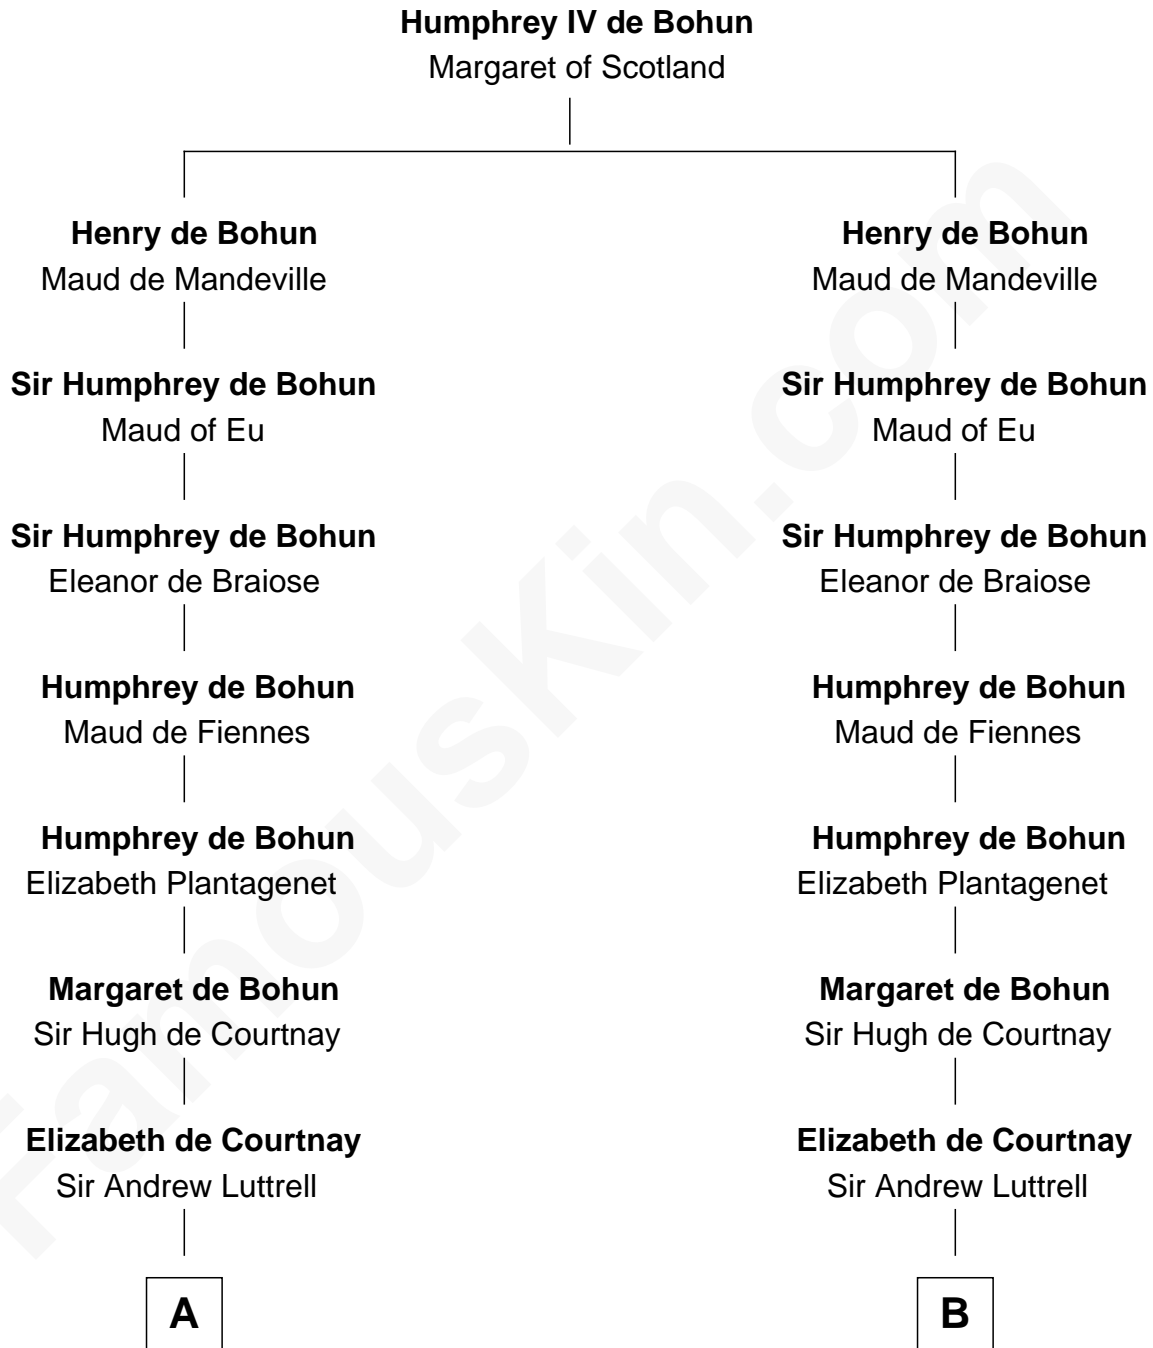

**FamousKin.com**  
**Relationship Chart of**  
**James Russell Lowell**  
*American "Fireside" Poet*

**18th cousin 3 times removed of**

**Carter Braxton**

*Signer of the Declaration of Independence*

**C**

**Ebenezer Lowell**  
Elizabeth Shailer

**Rev. John Lowell**  
Sarah Champney

**John Lowell**  
Rebecca Russell

**Rev. Charles Lowell**  
Harriet Brackett Spence

**James Russell Lowell**  
*American "Fireside" Poet*

**D**

**Mary Carter**  
George Braxton

**Carter Braxton**  
*Signer of Declaration of Independence*

FamousKin.com