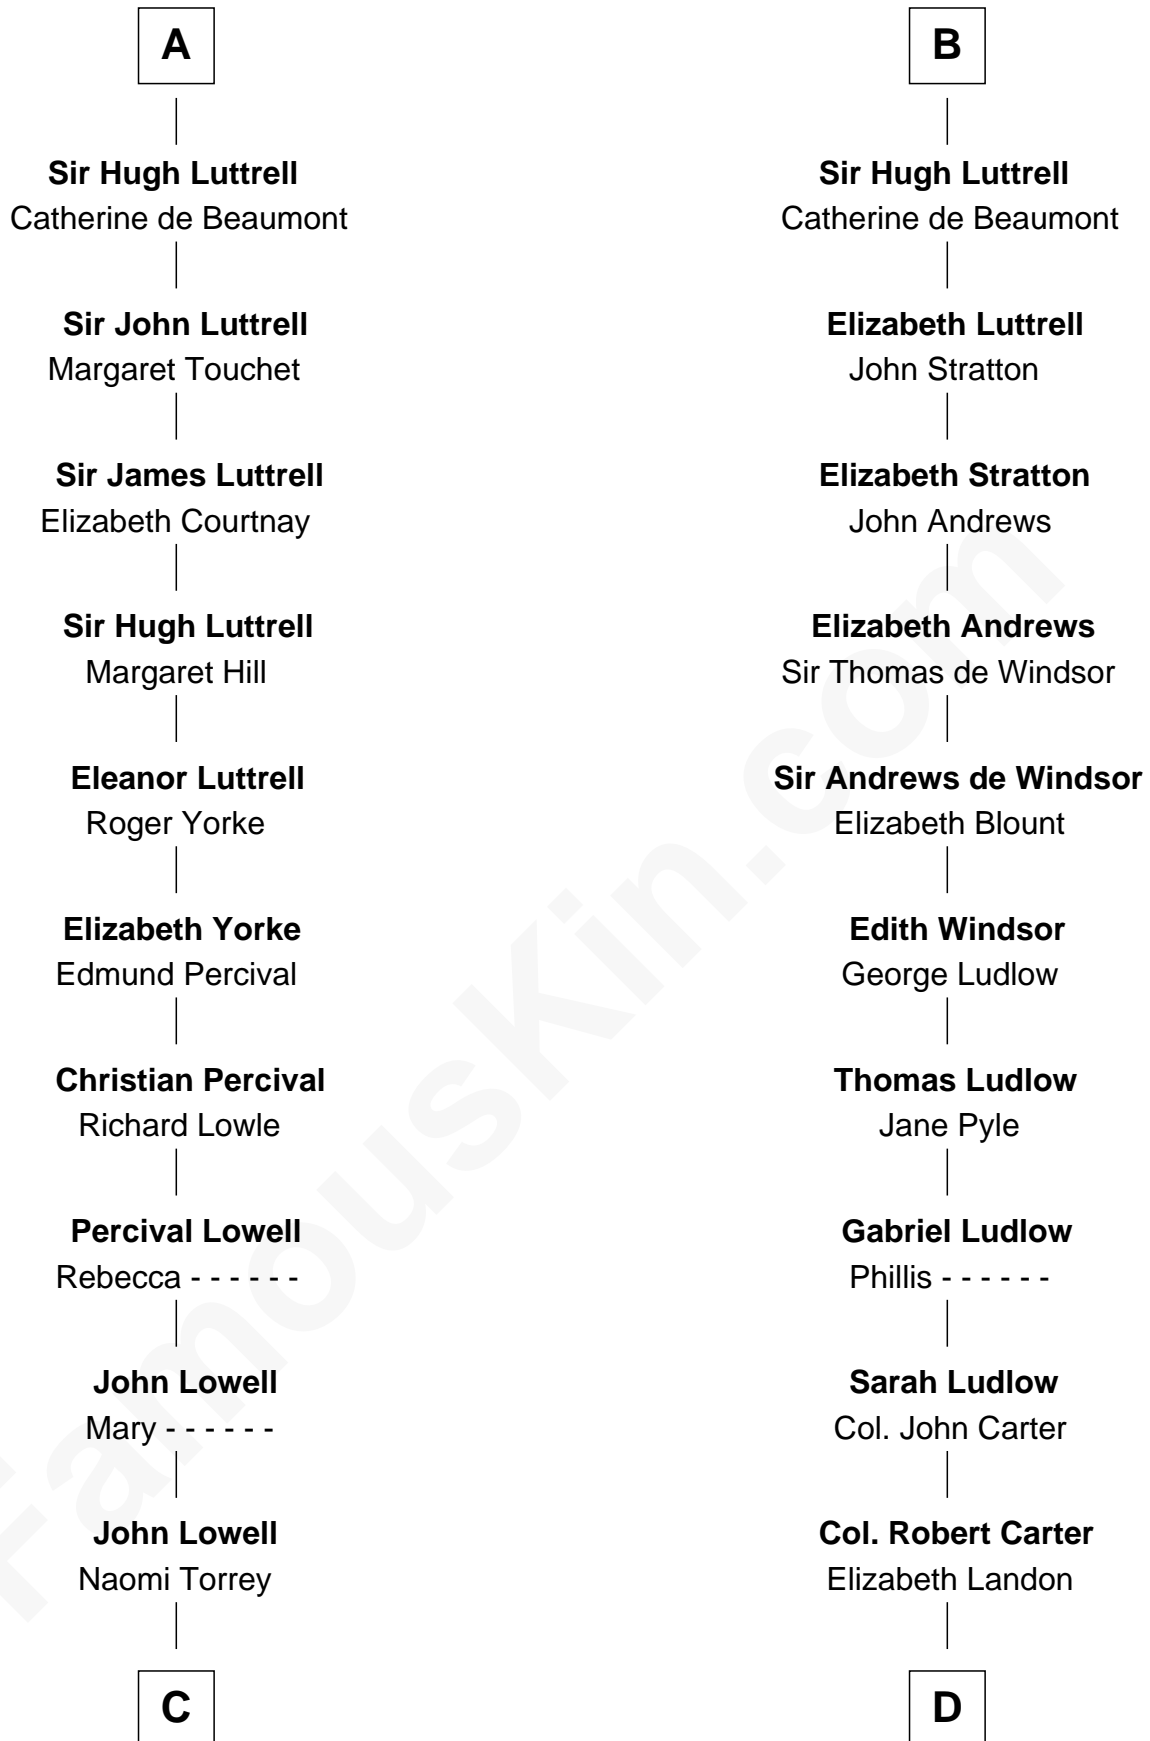

**FamousKin.com**  
**Relationship Chart of**  
**James Russell Lowell**  
*American "Fireside" Poet*

**18th cousin 3 times removed of**

**Carter Braxton**

*Signer of the Declaration of Independence*

**C**

**D**

**Mary Carter**  
George Braxton

**Carter Braxton**  
*Signer of Declaration of Independence*

FamousKin.com