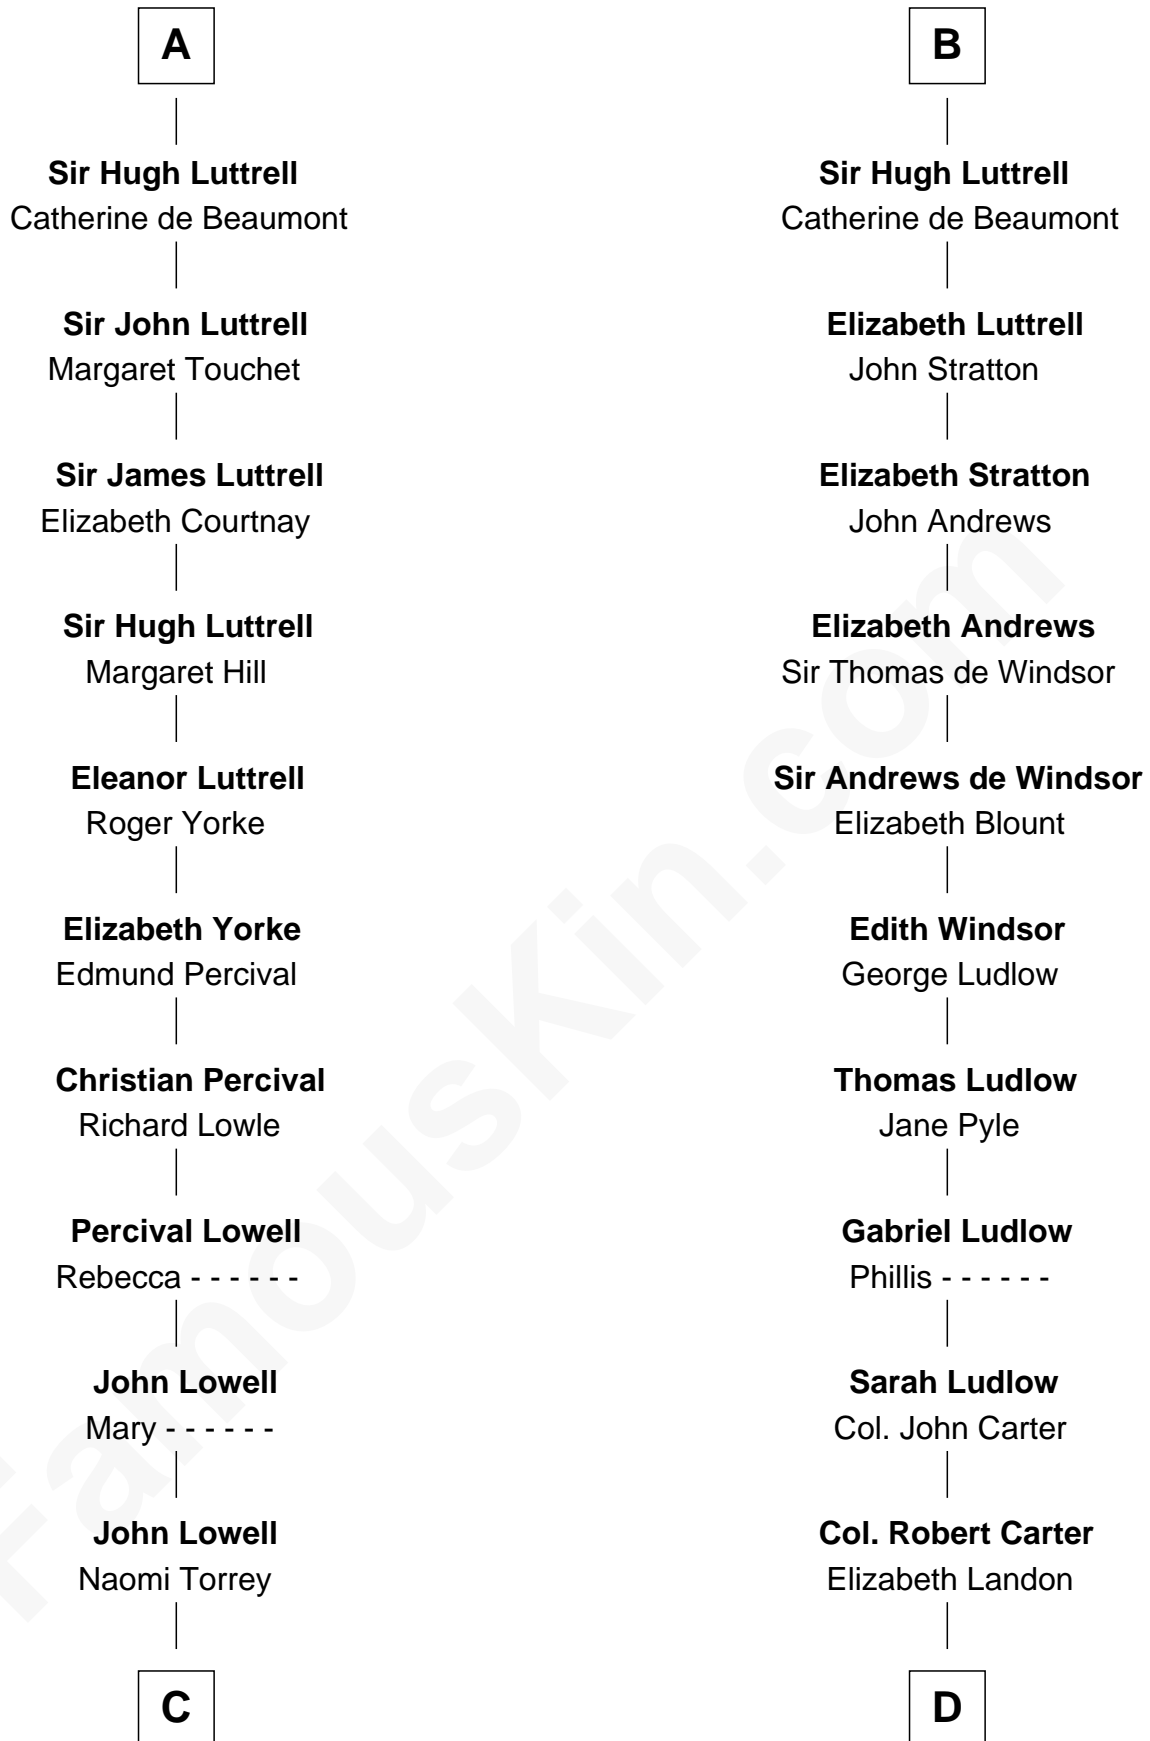

**FamousKin.com**  
**Relationship Chart of**  
**James Russell Lowell**  
*American "Fireside" Poet*

**18th cousin 3 times removed of**

**Carter Braxton**  
*Signer of the Declaration of Independence*

**C**

**D**

**Mary Carter**  
George Braxton

**Carter Braxton**  
*Signer of Declaration of Independence*

FamousKin.com