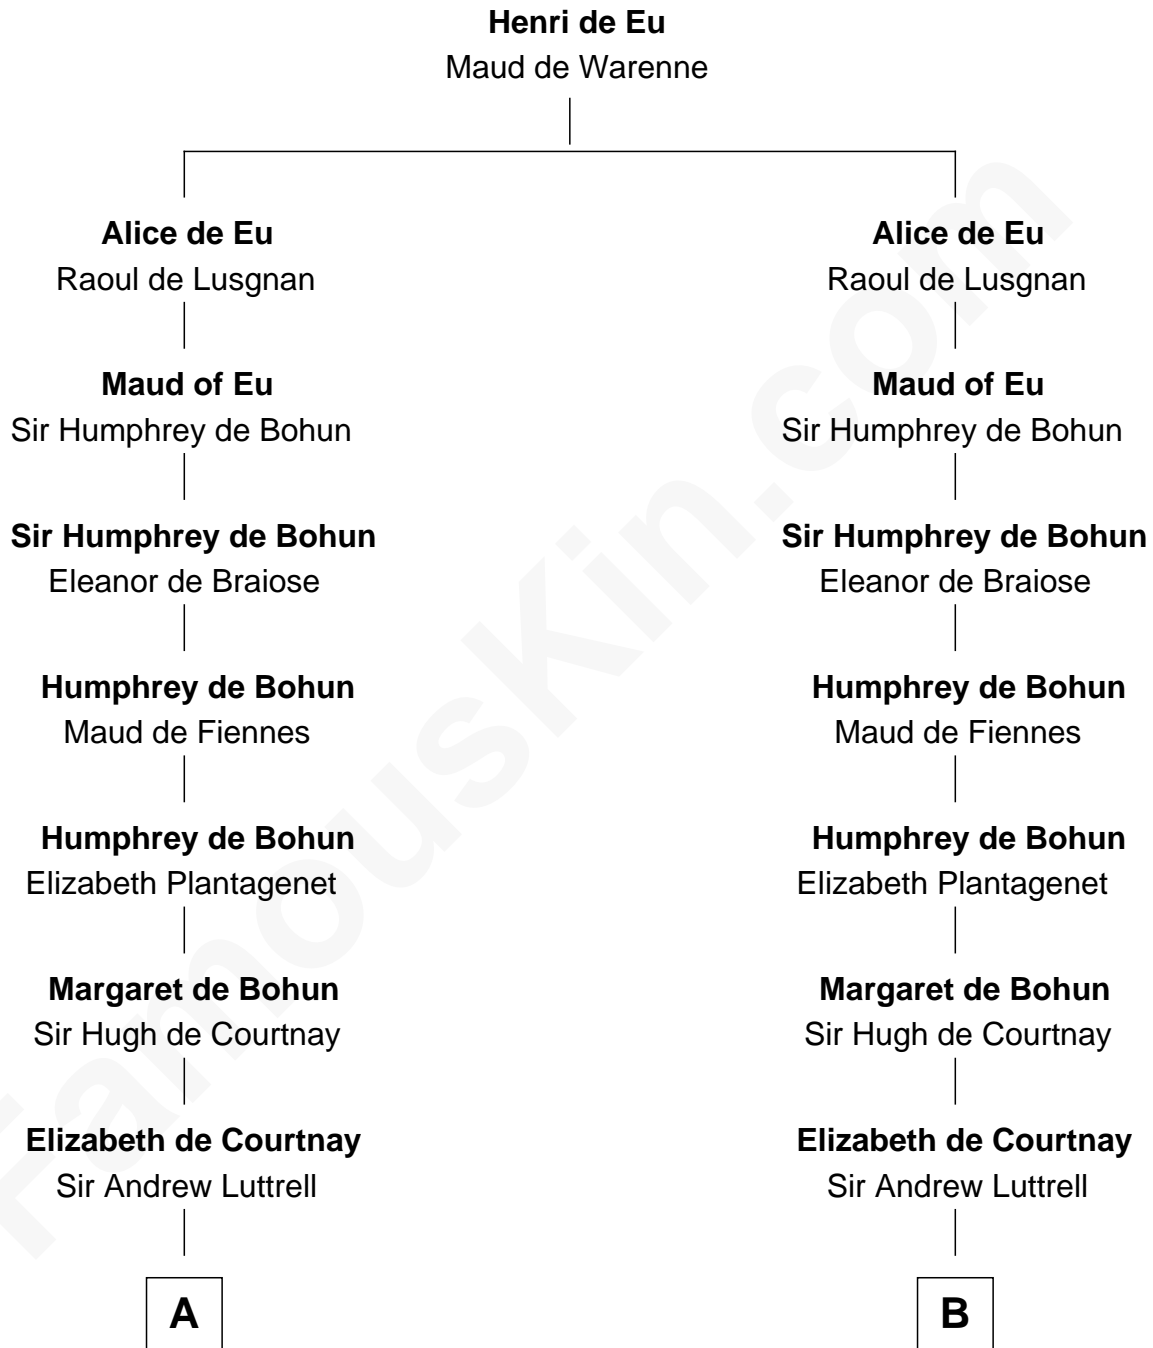

**FamousKin.com**  
**Relationship Chart of**  
**James Russell Lowell**  
*American "Fireside" Poet*

**18th cousin 3 times removed of**

**Carter Braxton**  
*Signer of the Declaration of Independence*

**C**

**D**

**Mary Carter**  
George Braxton

**Carter Braxton**  
*Signer of Declaration of Independence*

FamousKin.com