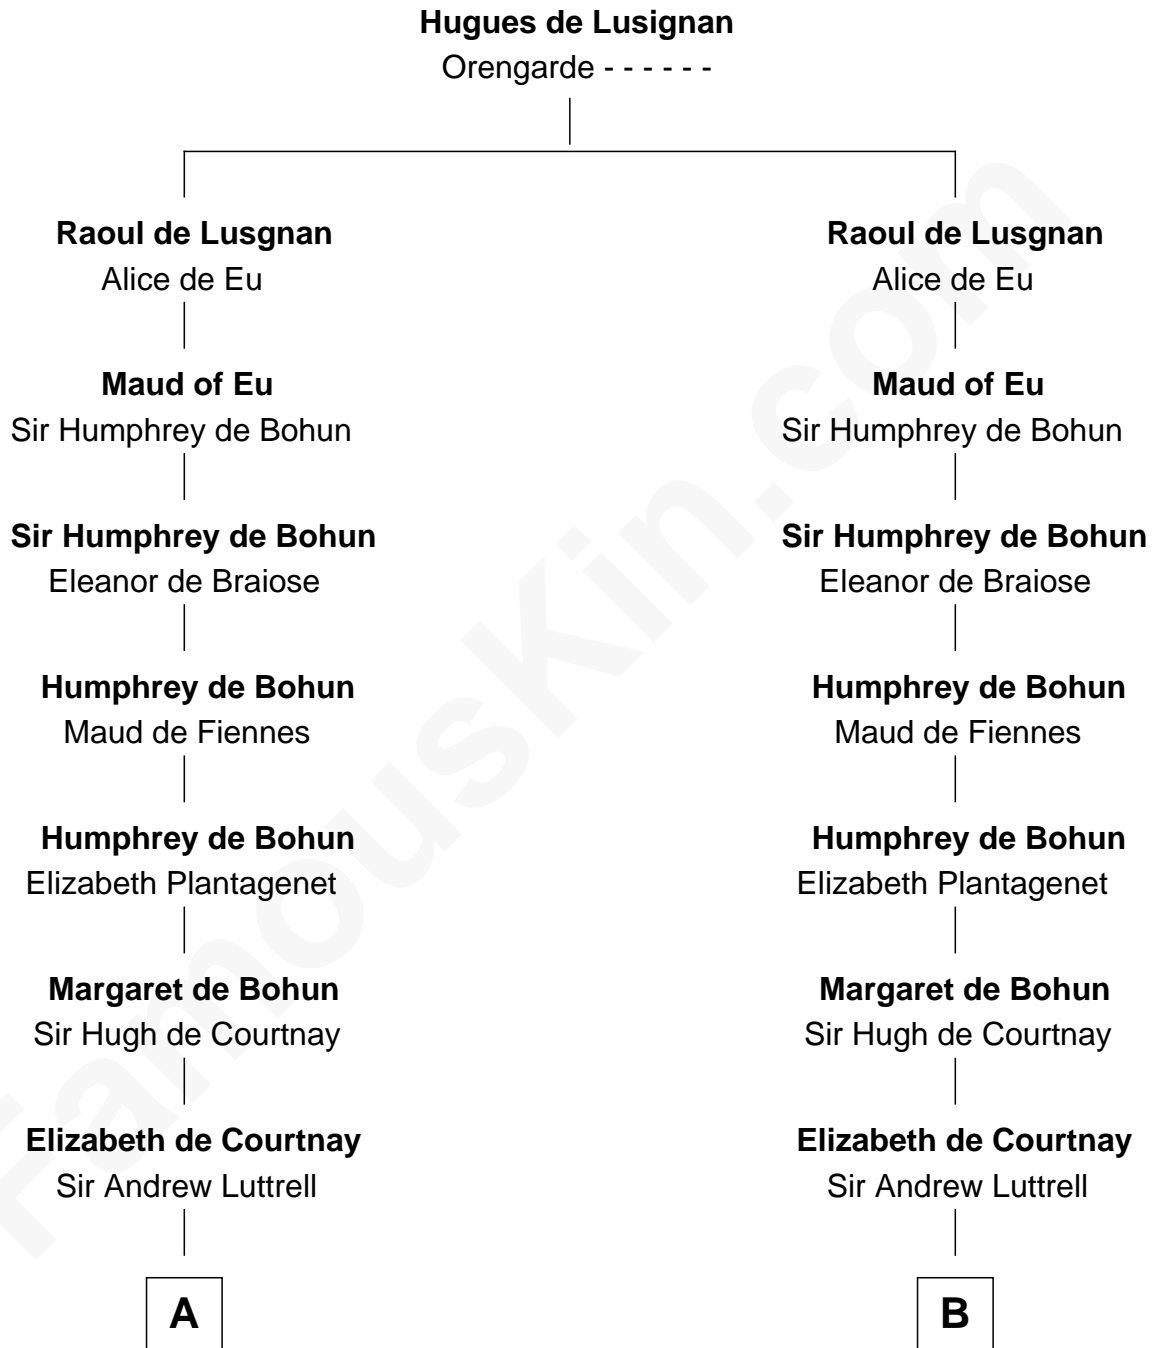

FamousKin.com
Relationship Chart of
James Russell Lowell
American "Fireside" Poet

18th cousin 3 times removed of

Carter Braxton
Signer of the Declaration of Independence

C

Ebenezer Lowell
Elizabeth Shailer

Rev. John Lowell
Sarah Champney

John Lowell
Rebecca Russell

Rev. Charles Lowell
Harriet Brackett Spence

James Russell Lowell
American "Fireside" Poet

D

Mary Carter
George Braxton

Carter Braxton
Signer of Declaration of Independence