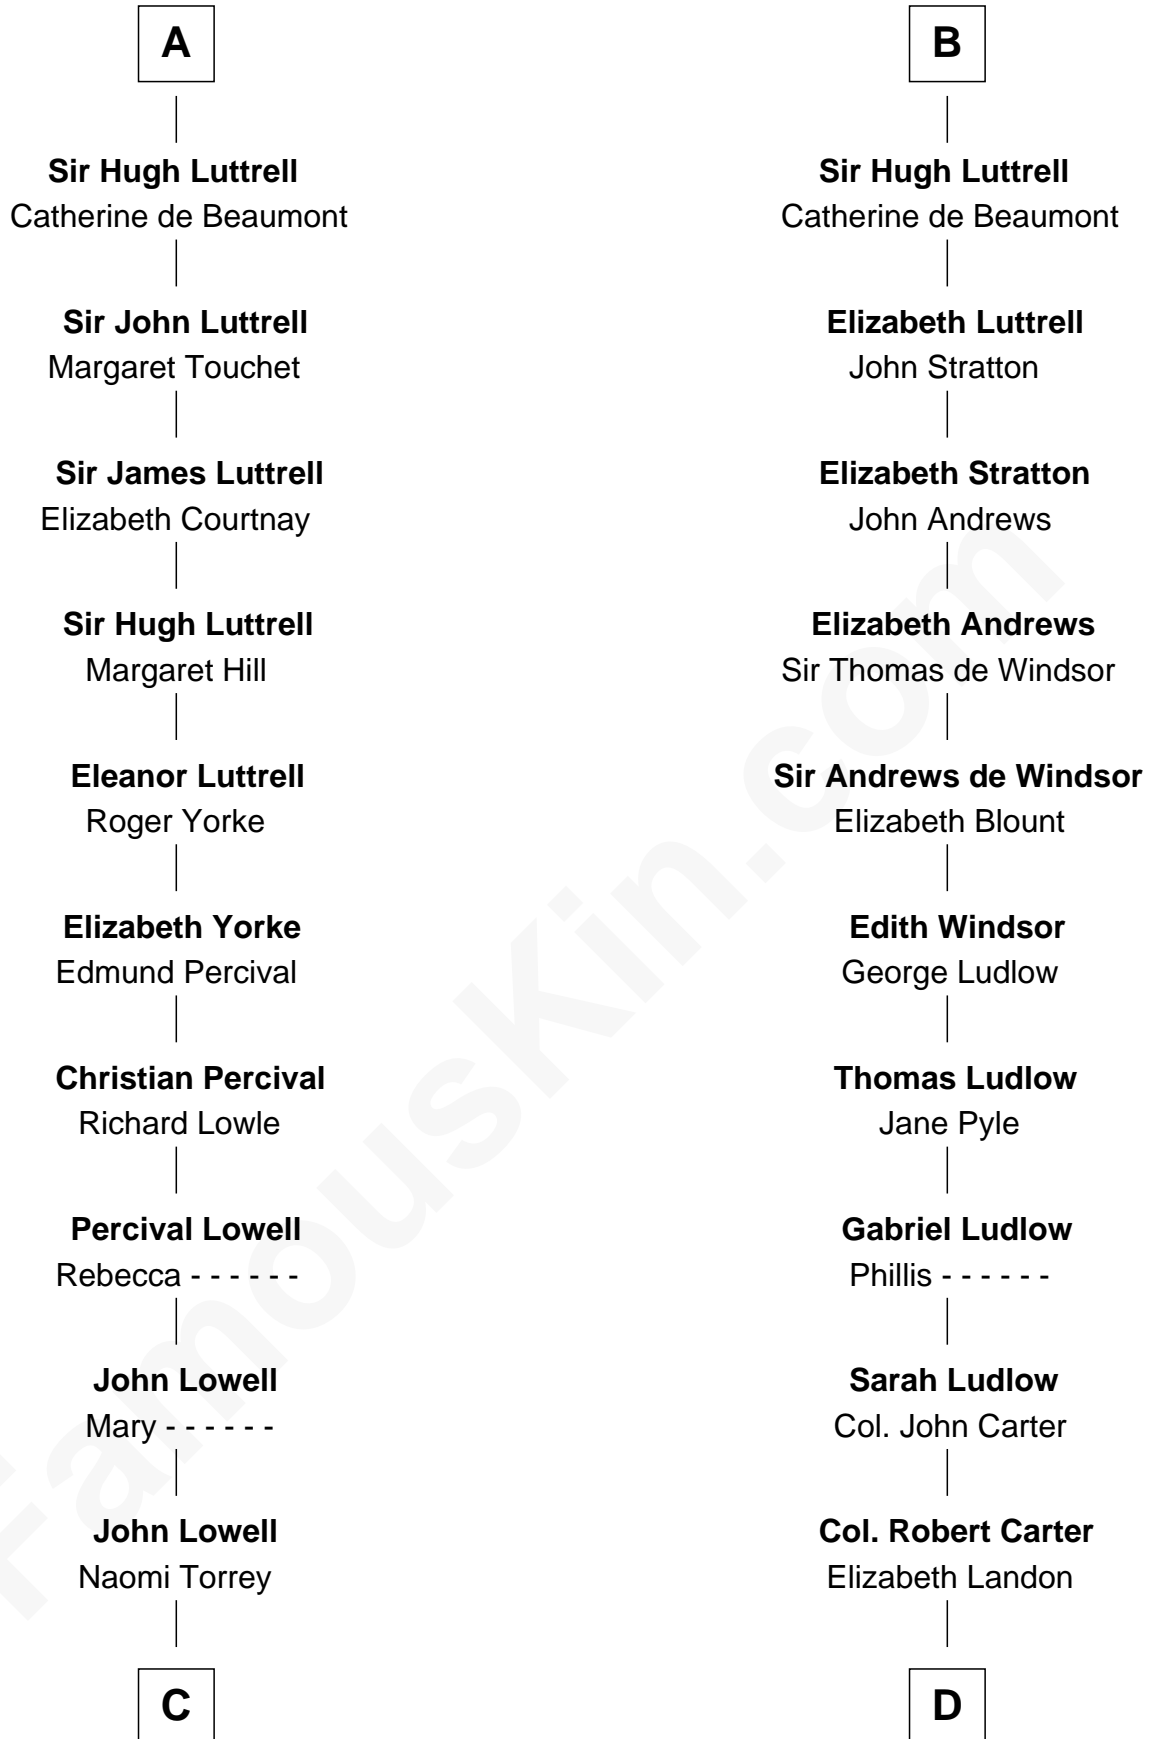

FamousKin.com
Relationship Chart of
James Russell Lowell
American "Fireside" Poet

18th cousin 3 times removed of

Carter Braxton
Signer of the Declaration of Independence

C

Ebenezer Lowell
Elizabeth Shailer

Rev. John Lowell
Sarah Champney

John Lowell
Rebecca Russell

Rev. Charles Lowell
Harriet Brackett Spence

James Russell Lowell
American "Fireside" Poet

D

Mary Carter
George Braxton

Carter Braxton
Signer of Declaration of Independence