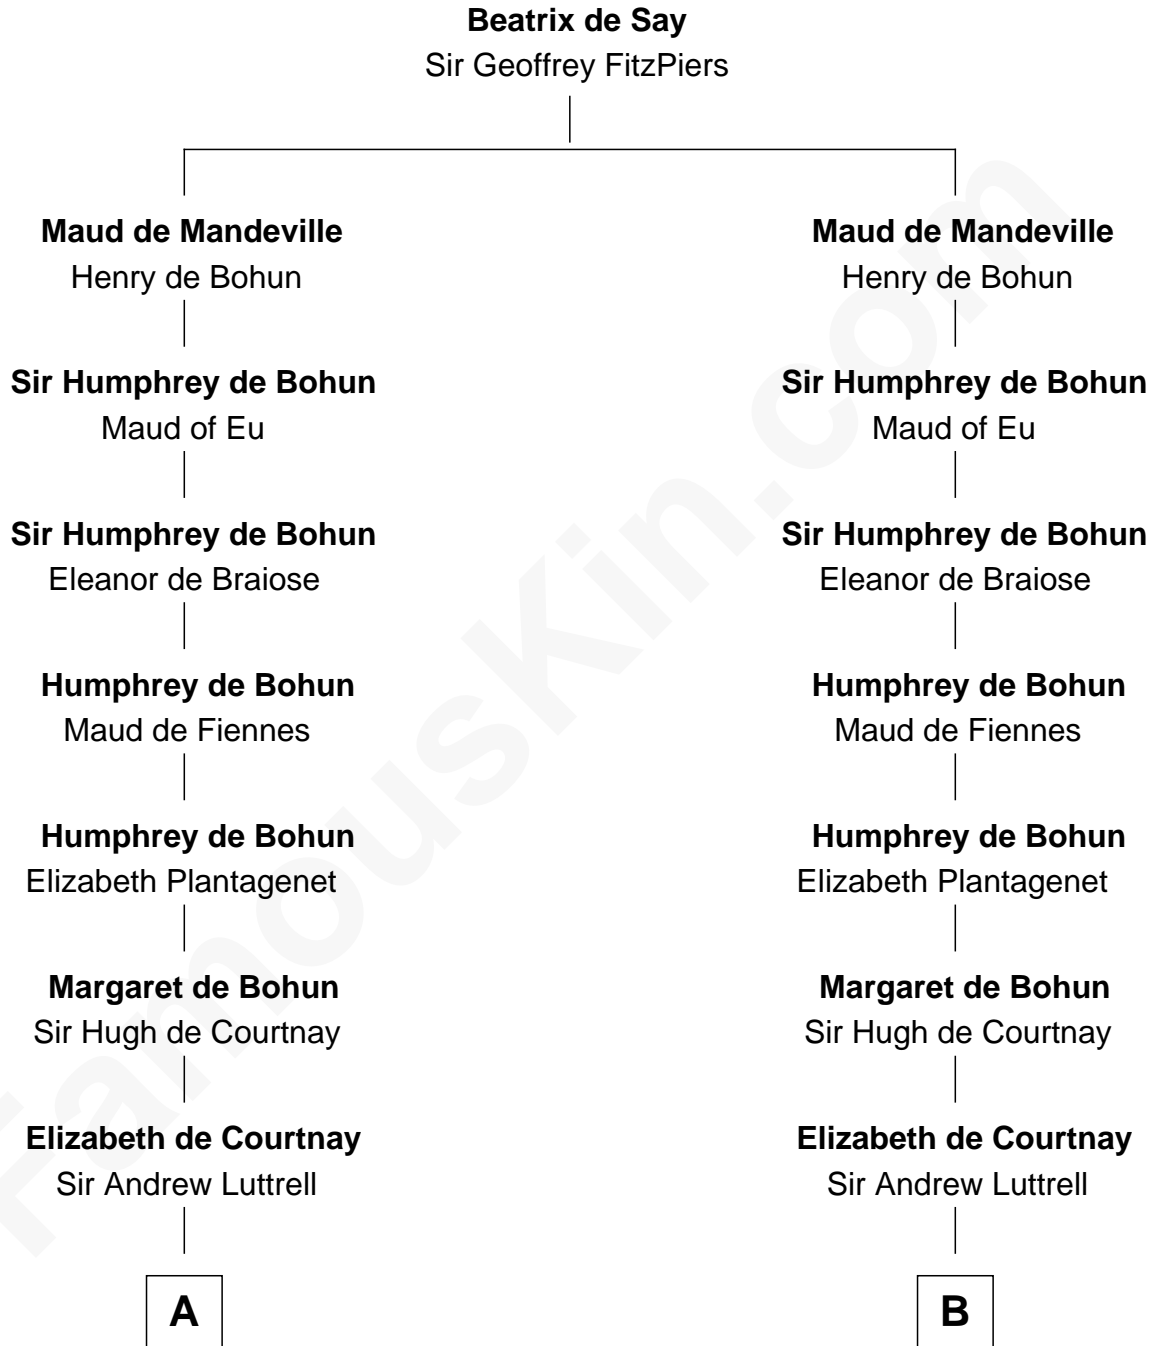

FamousKin.com
Relationship Chart of
James Russell Lowell
American "Fireside" Poet

18th cousin 3 times removed of

Carter Braxton

Signer of the Declaration of Independence

C

Ebenezer Lowell
Elizabeth Shailer

Rev. John Lowell
Sarah Champney

John Lowell
Rebecca Russell

Rev. Charles Lowell
Harriet Brackett Spence

James Russell Lowell
American "Fireside" Poet

D

Mary Carter
George Braxton

Carter Braxton
Signer of Declaration of Independence

FamousKin.com