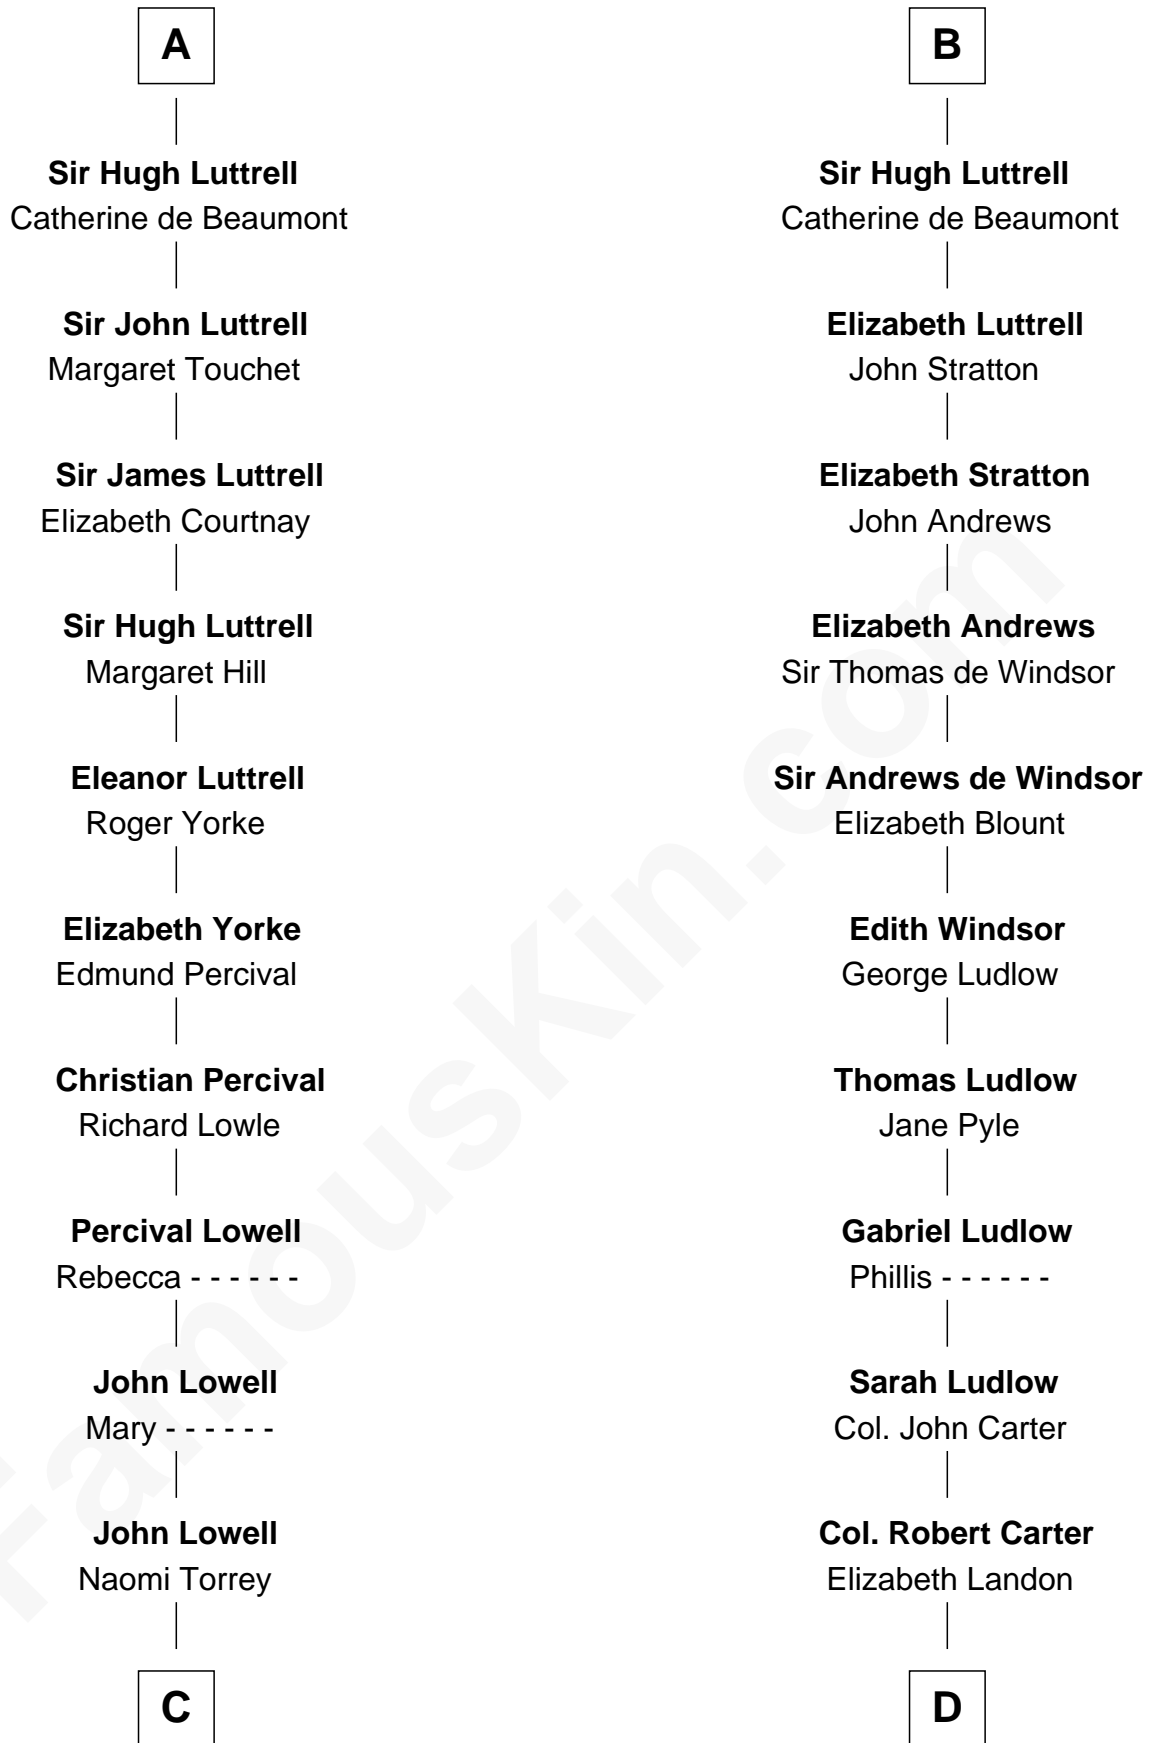

FamousKin.com
Relationship Chart of
James Russell Lowell
American "Fireside" Poet

18th cousin 3 times removed of

Carter Braxton
Signer of the Declaration of Independence

Sir Robert de Beaumont
 Maud FitzReginald