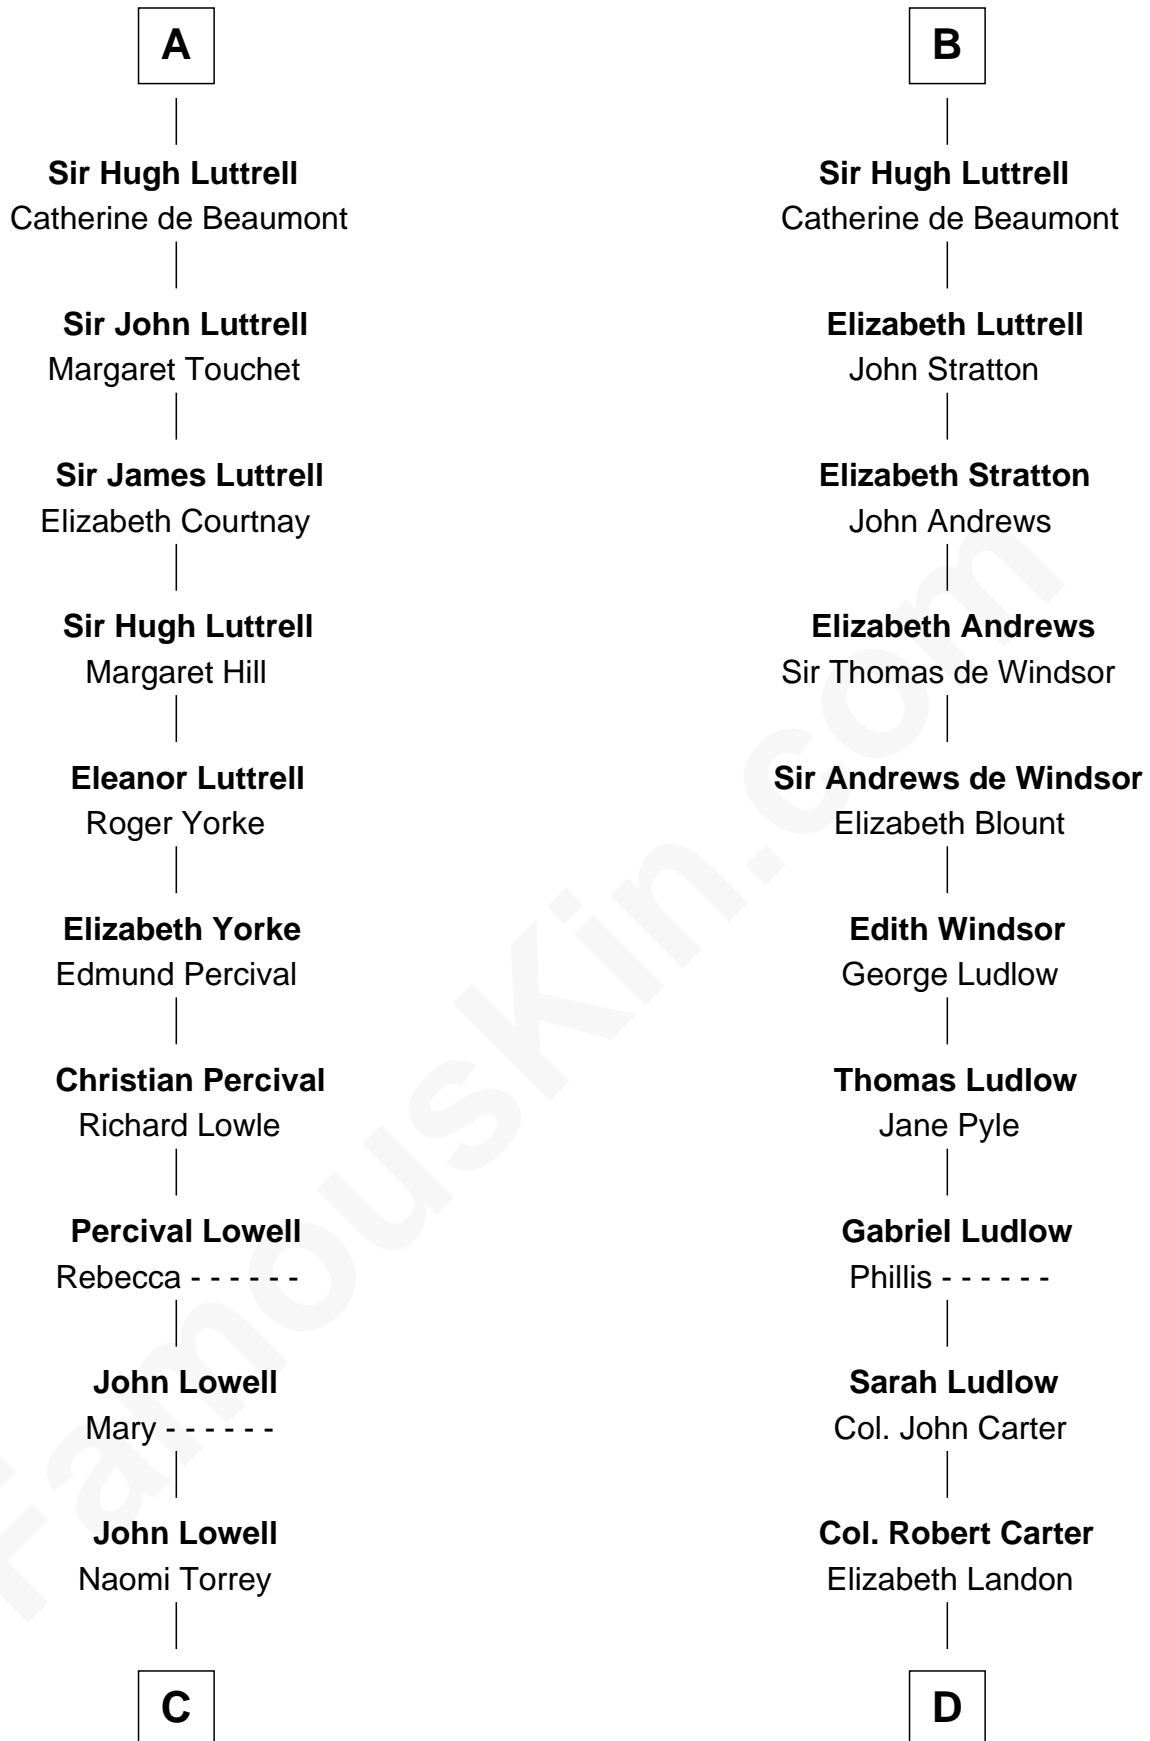

FamousKin.com
Relationship Chart of
James Russell Lowell
American "Fireside" Poet

18th cousin 3 times removed of

Carter Braxton

Signer of the Declaration of Independence

C

Ebenezer Lowell
Elizabeth Shailer

Rev. John Lowell
Sarah Champney

John Lowell
Rebecca Russell

Rev. Charles Lowell
Harriet Brackett Spence

James Russell Lowell
American "Fireside" Poet

D

Mary Carter
George Braxton

Carter Braxton
Signer of Declaration of Independence