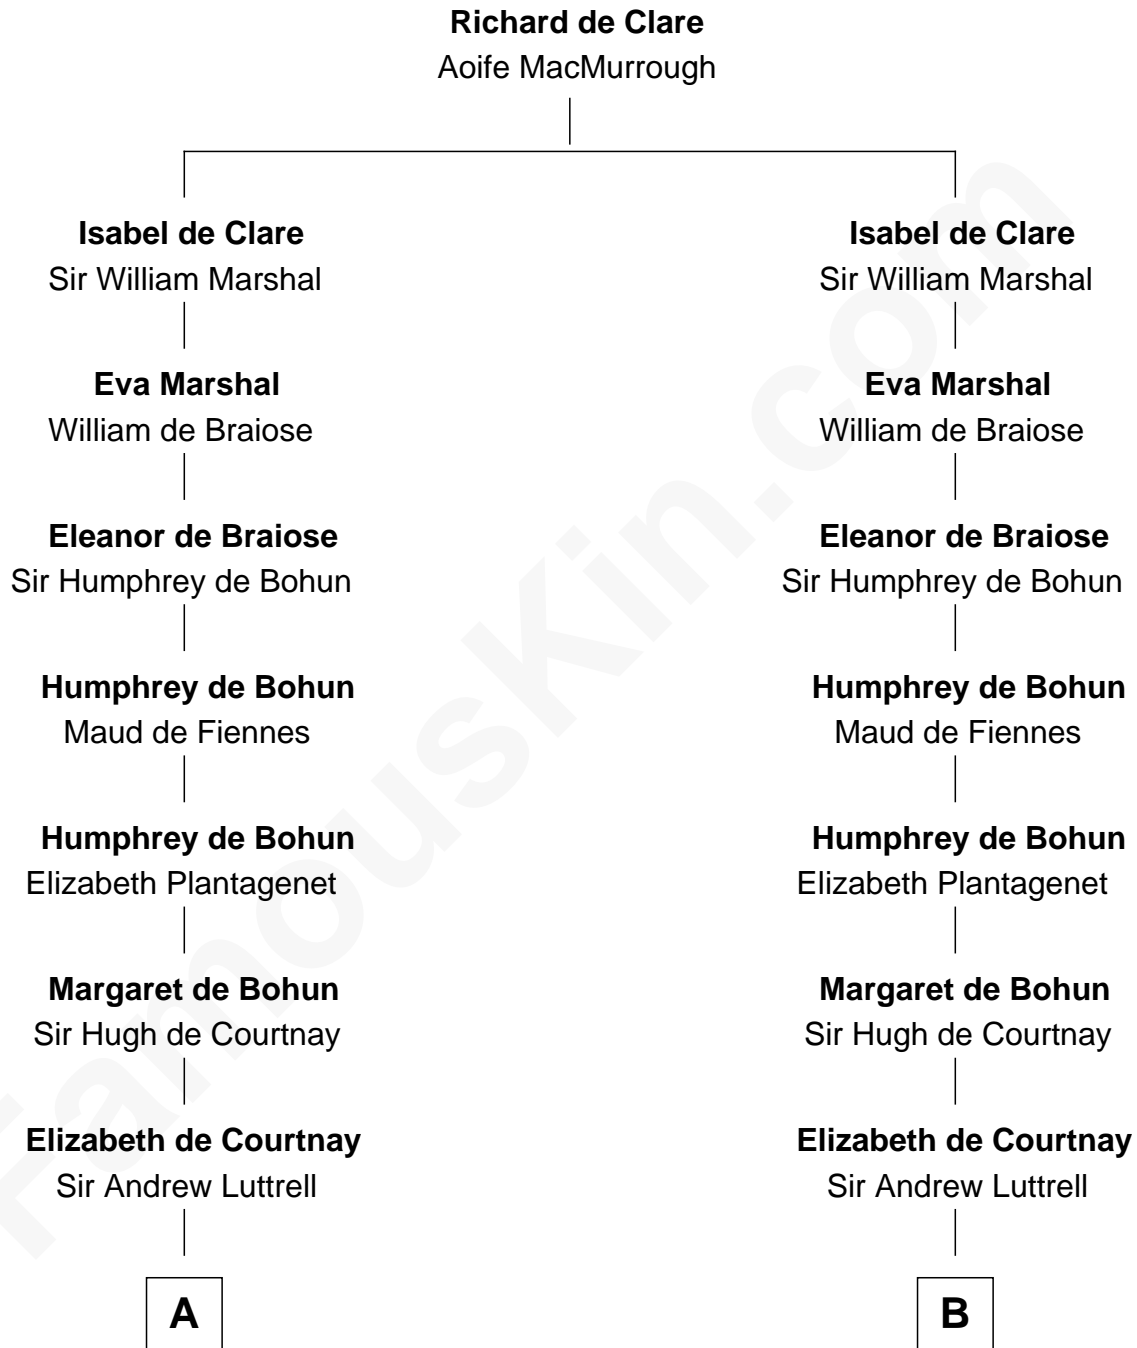

FamousKin.com
Relationship Chart of
James Russell Lowell
American "Fireside" Poet

18th cousin 3 times removed of

Carter Braxton
Signer of the Declaration of Independence

C

Ebenezer Lowell
Elizabeth Shailer

Rev. John Lowell
Sarah Champney

John Lowell
Rebecca Russell

Rev. Charles Lowell
Harriet Brackett Spence

James Russell Lowell
American "Fireside" Poet

D

Mary Carter
George Braxton

Carter Braxton
Signer of Declaration of Independence