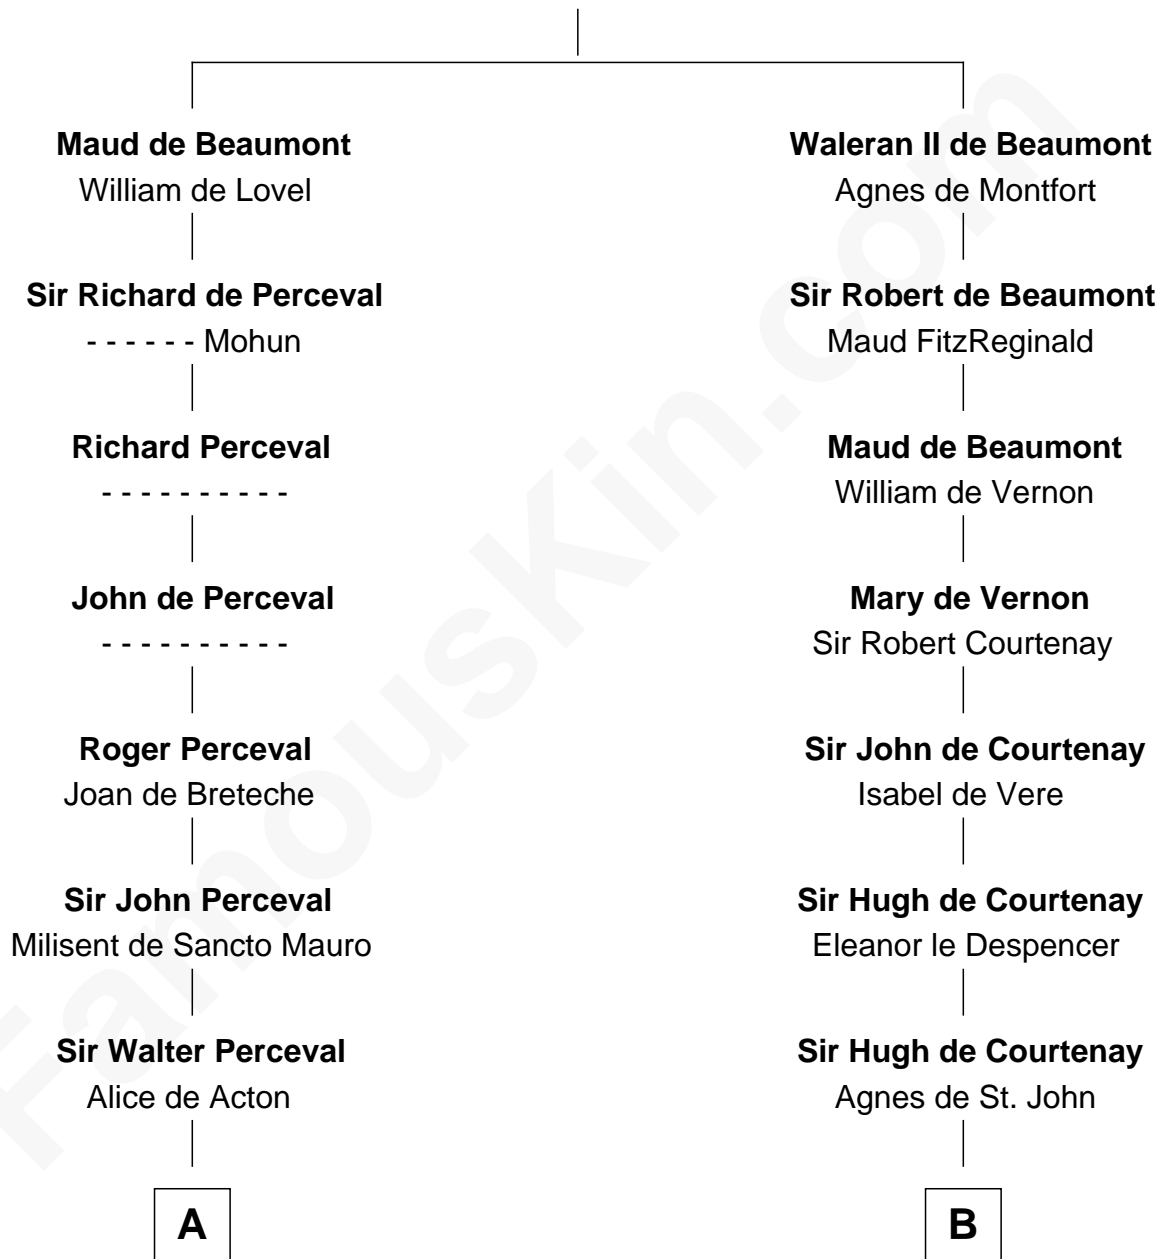

FamousKin.com
Relationship Chart of
James Russell Lowell
American "Fireside" Poet

20th cousin 1 time removed of

Carter Braxton

Signer of the Declaration of Independence

Sir Robert de Beaumont

Isabel de Vermandois

Mary Carter

George Braxton

Carter Braxton

Signer of Declaration of Independence