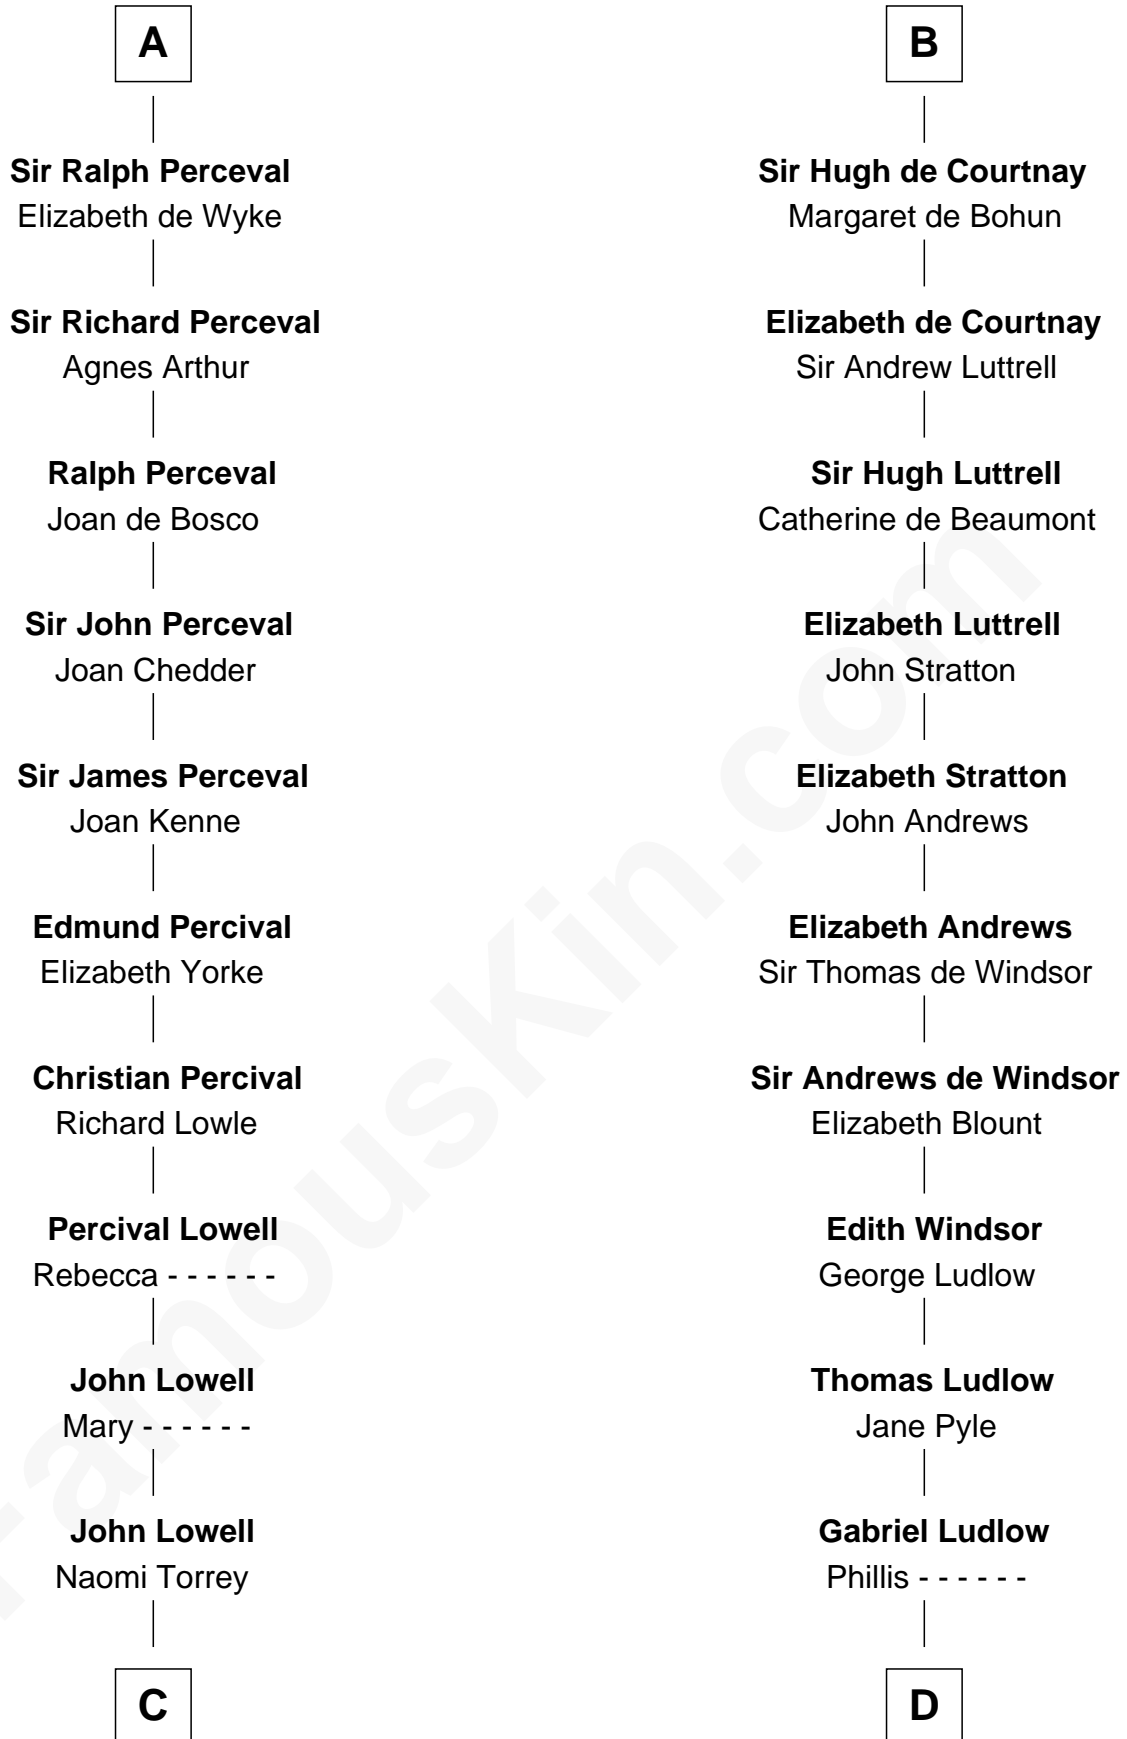

FamousKin.com
Relationship Chart of
James Russell Lowell
American "Fireside" Poet

20th cousin 1 time removed of

Carter Braxton

Signer of the Declaration of Independence

Sir Robert de Beaumont

Isabel de Vermandois