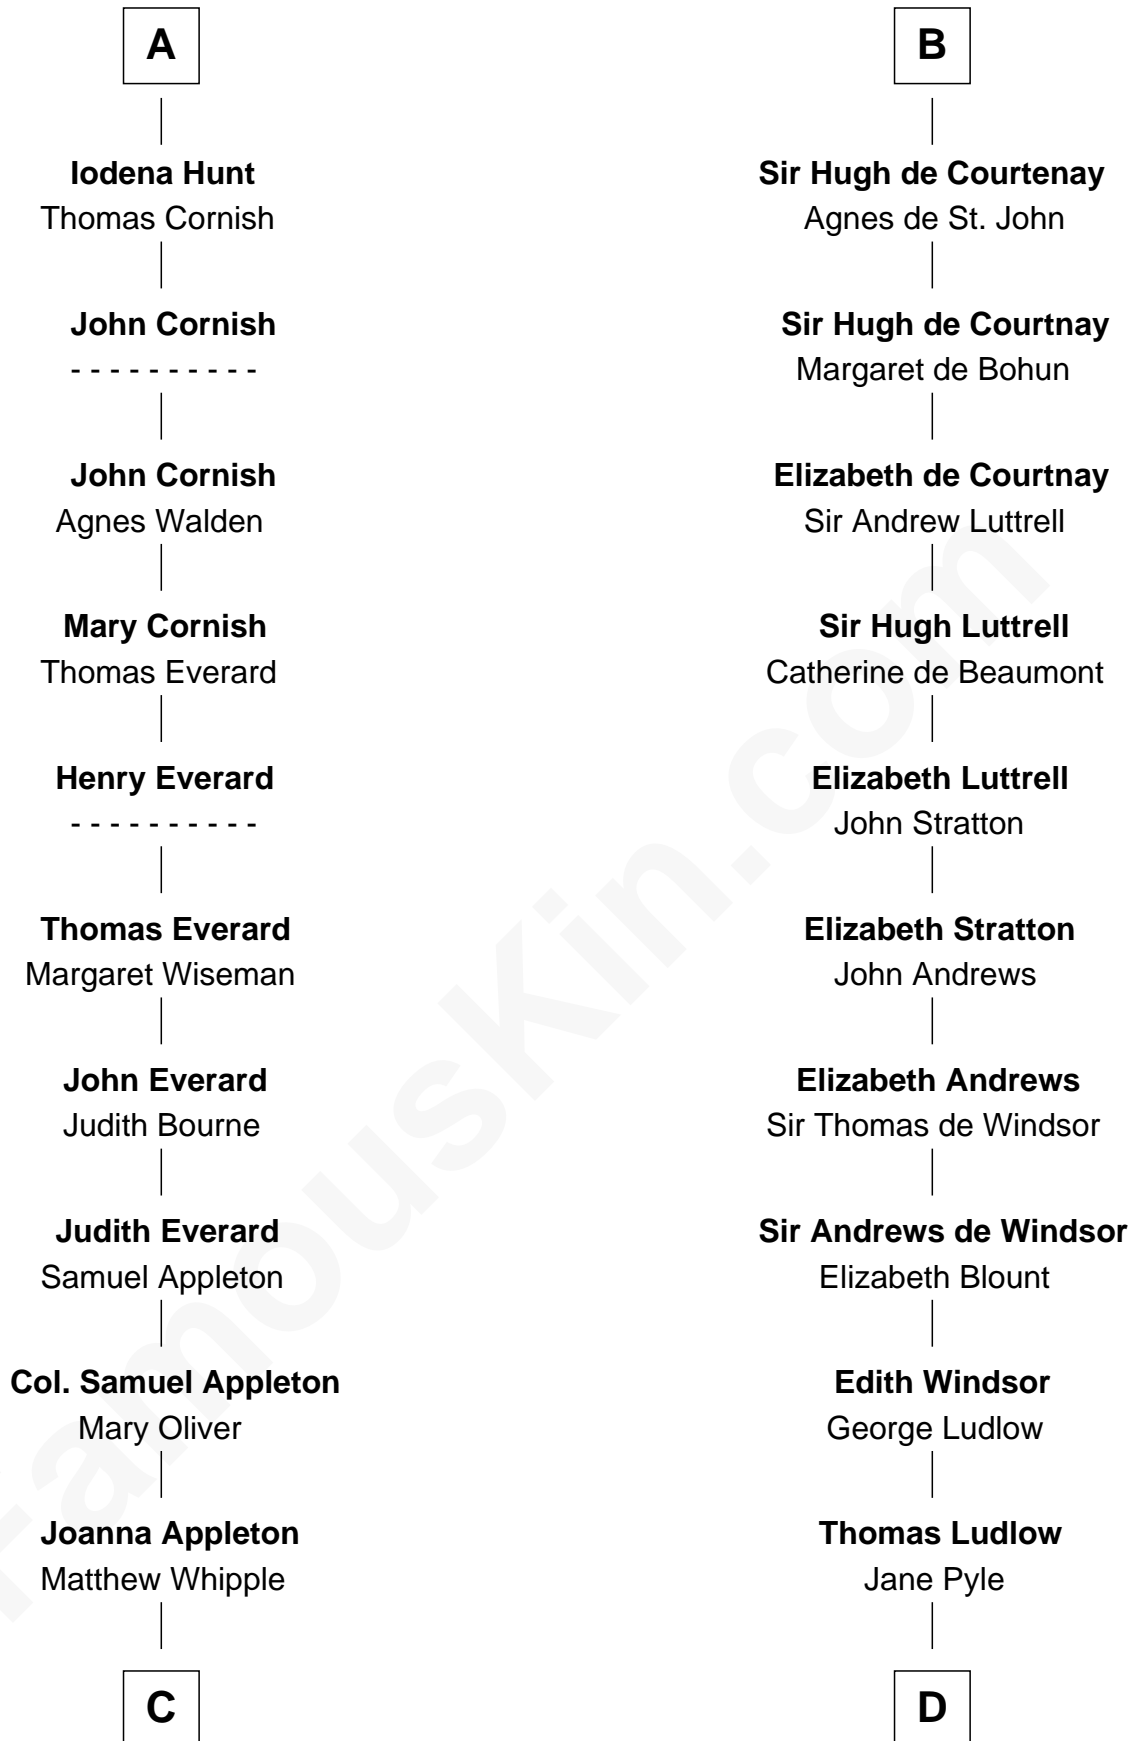

**FamousKin.com**  
**Relationship Chart of**  
**James Russell Lowell**  
*American "Fireside" Poet*

**21st cousin of**  
**Carter Braxton**  
*Signer of the Declaration of Independence*

**C**

**William Whipple**

Mary Cutts

**Mary Whipple**

Robert Traill

**Mary Whipple Traill**

Keith Spence

**Harriet Brackett Spence**

Rev. Charles Lowell

**James Russell Lowell**

**Mary Carter**

George Braxton

**Carter Braxton**

*Signer of Declaration of Independence*

FamousKin.com