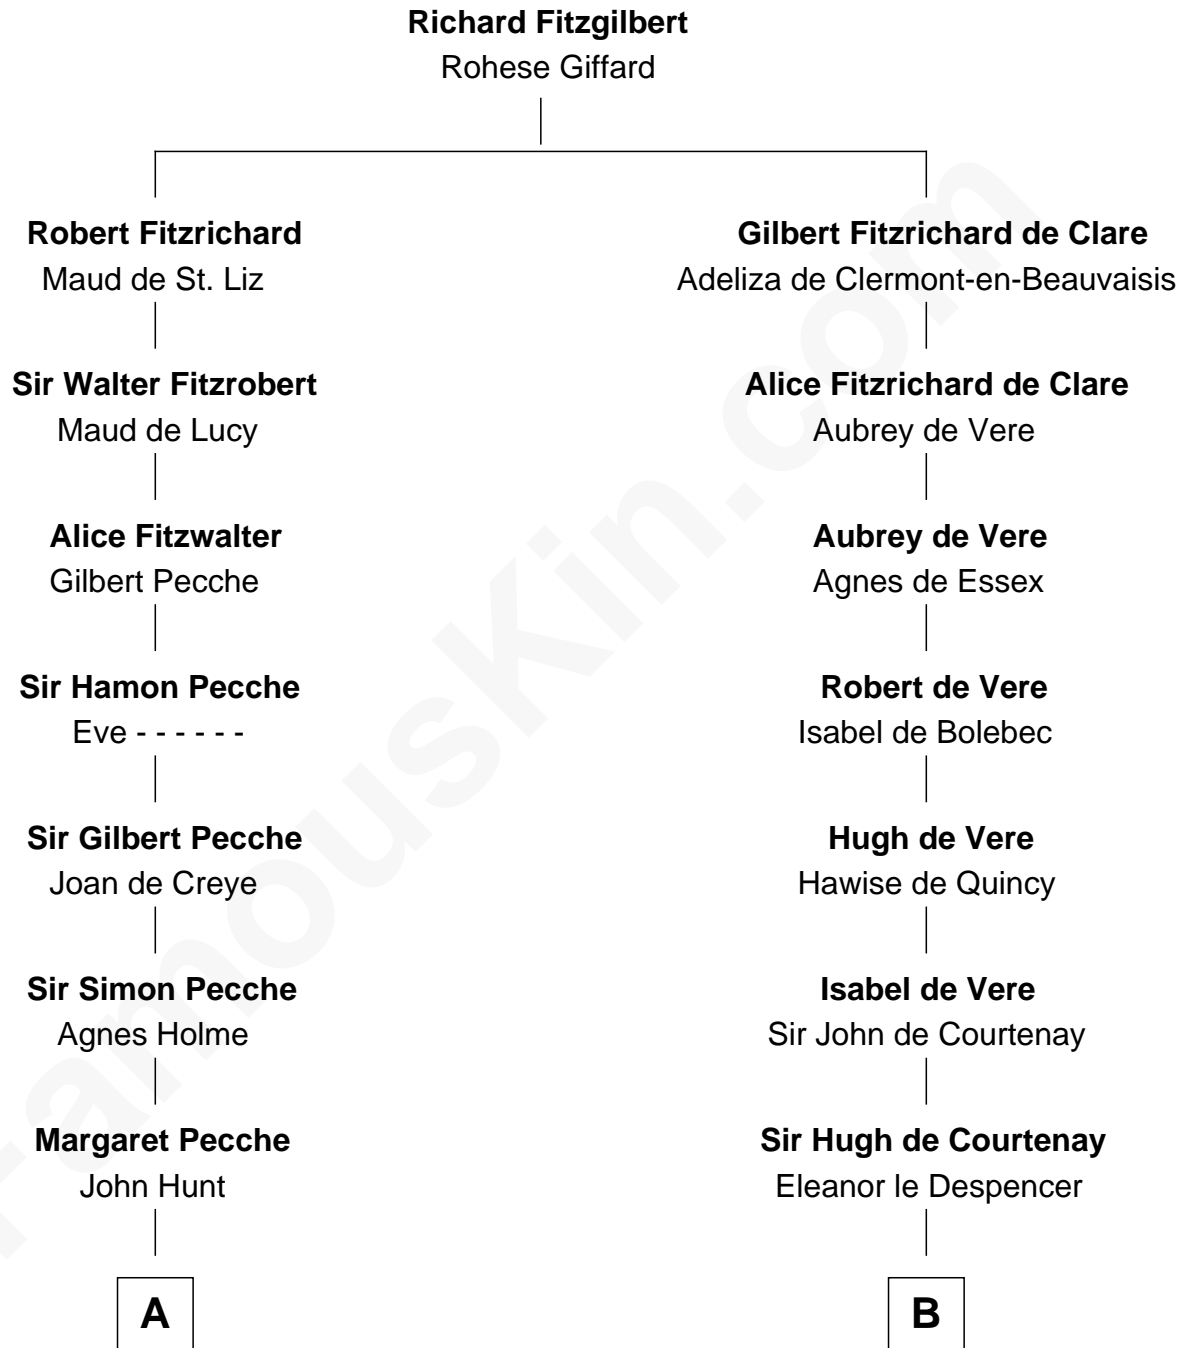

**FamousKin.com**  
**Relationship Chart of**  
**James Russell Lowell**  
*American "Fireside" Poet*

**21st cousin of**  
**Carter Braxton**  
*Signer of the Declaration of Independence*

**C**

**William Whipple**

Mary Cutts

**Mary Whipple**

Robert Traill

**Mary Whipple Traill**

Keith Spence

**Harriet Brackett Spence**

Rev. Charles Lowell

**James Russell Lowell**

**Mary Carter**

George Braxton

**Carter Braxton**

*Signer of Declaration of Independence*

FamousKin.com