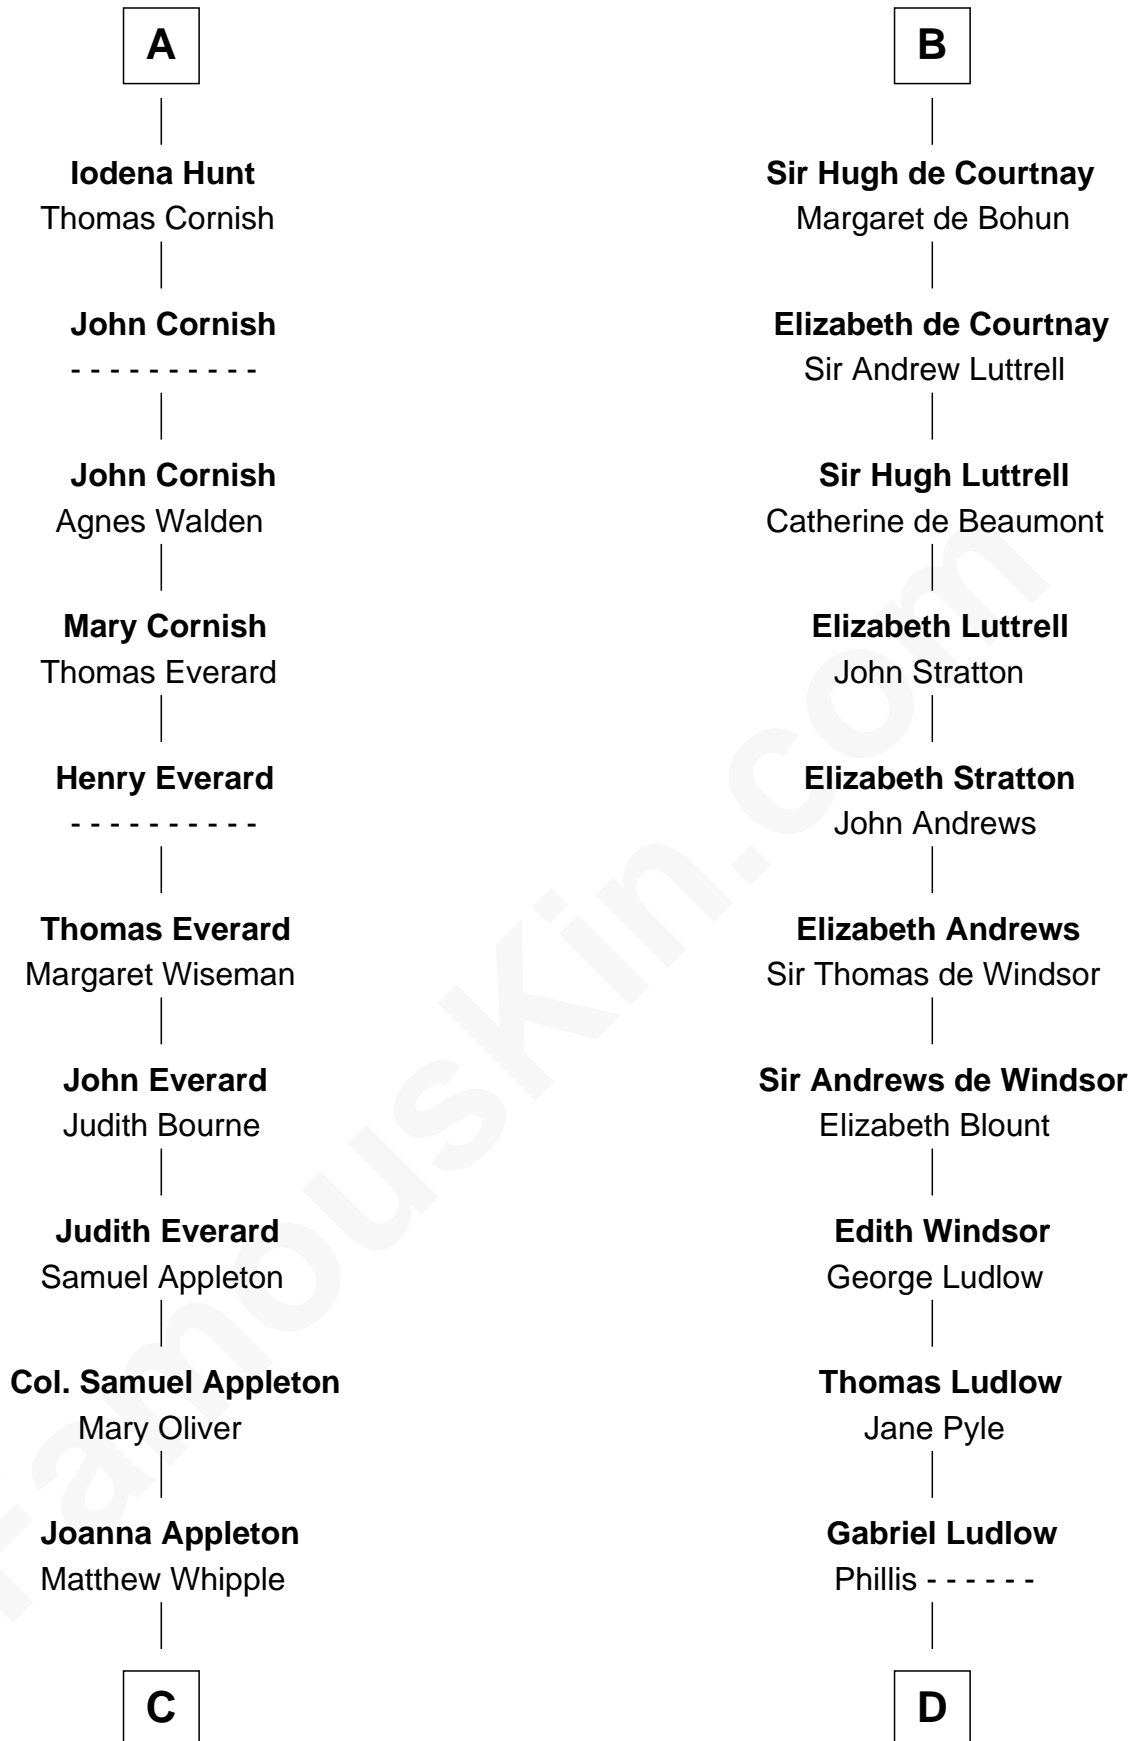

**FamousKin.com**  
**Relationship Chart of**  
**James Russell Lowell**  
*American "Fireside" Poet*

20th cousin 1 time removed of

**Carter Braxton**  
*Signer of the Declaration of Independence*

**C**

**William Whipple**

Mary Cutts

**Mary Whipple**

Robert Traill

**Mary Whipple Traill**

Keith Spence

**Harriet Brackett Spence**

Rev. Charles Lowell

**James Russell Lowell**

**Carter Braxton**

*Signer of Declaration of Independence*