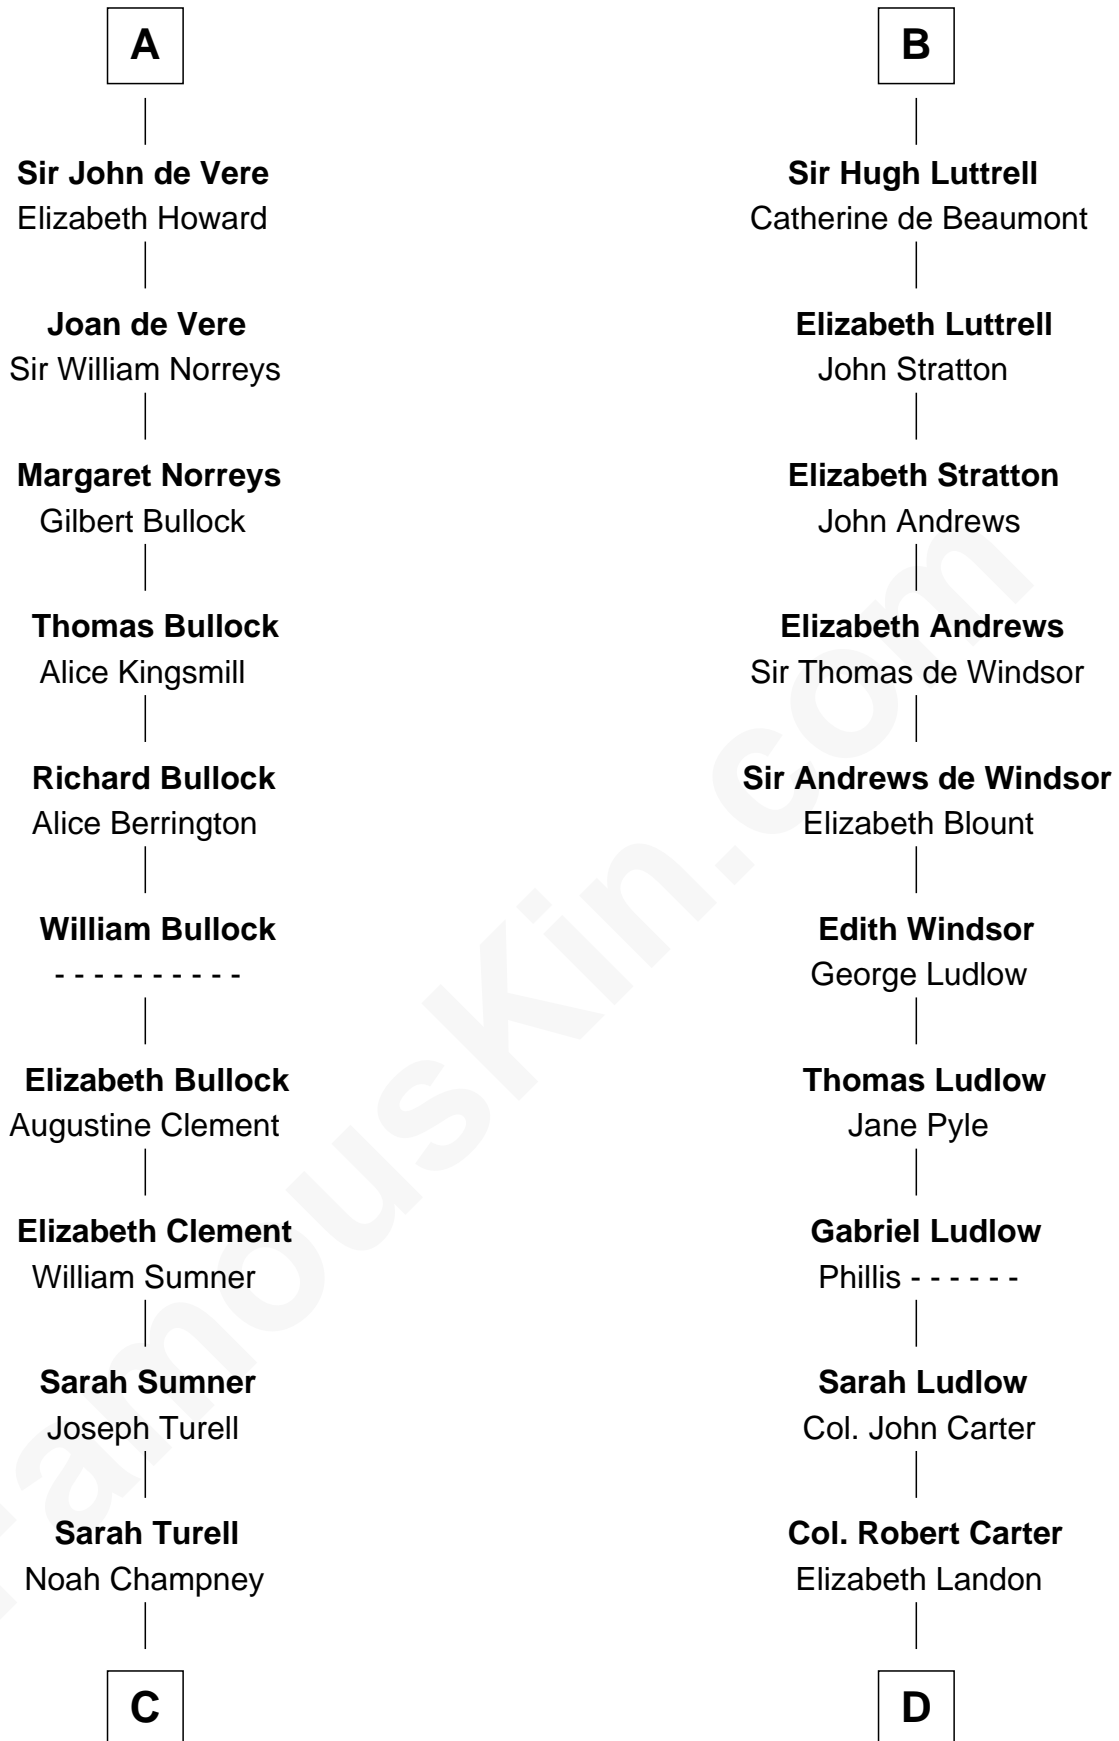

FamousKin.com
Relationship Chart of
James Russell Lowell
American "Fireside" Poet

18th cousin 2 times removed of

Carter Braxton

Signer of the Declaration of Independence

C

Sarah Champney

Rev. John Lowell

John Lowell