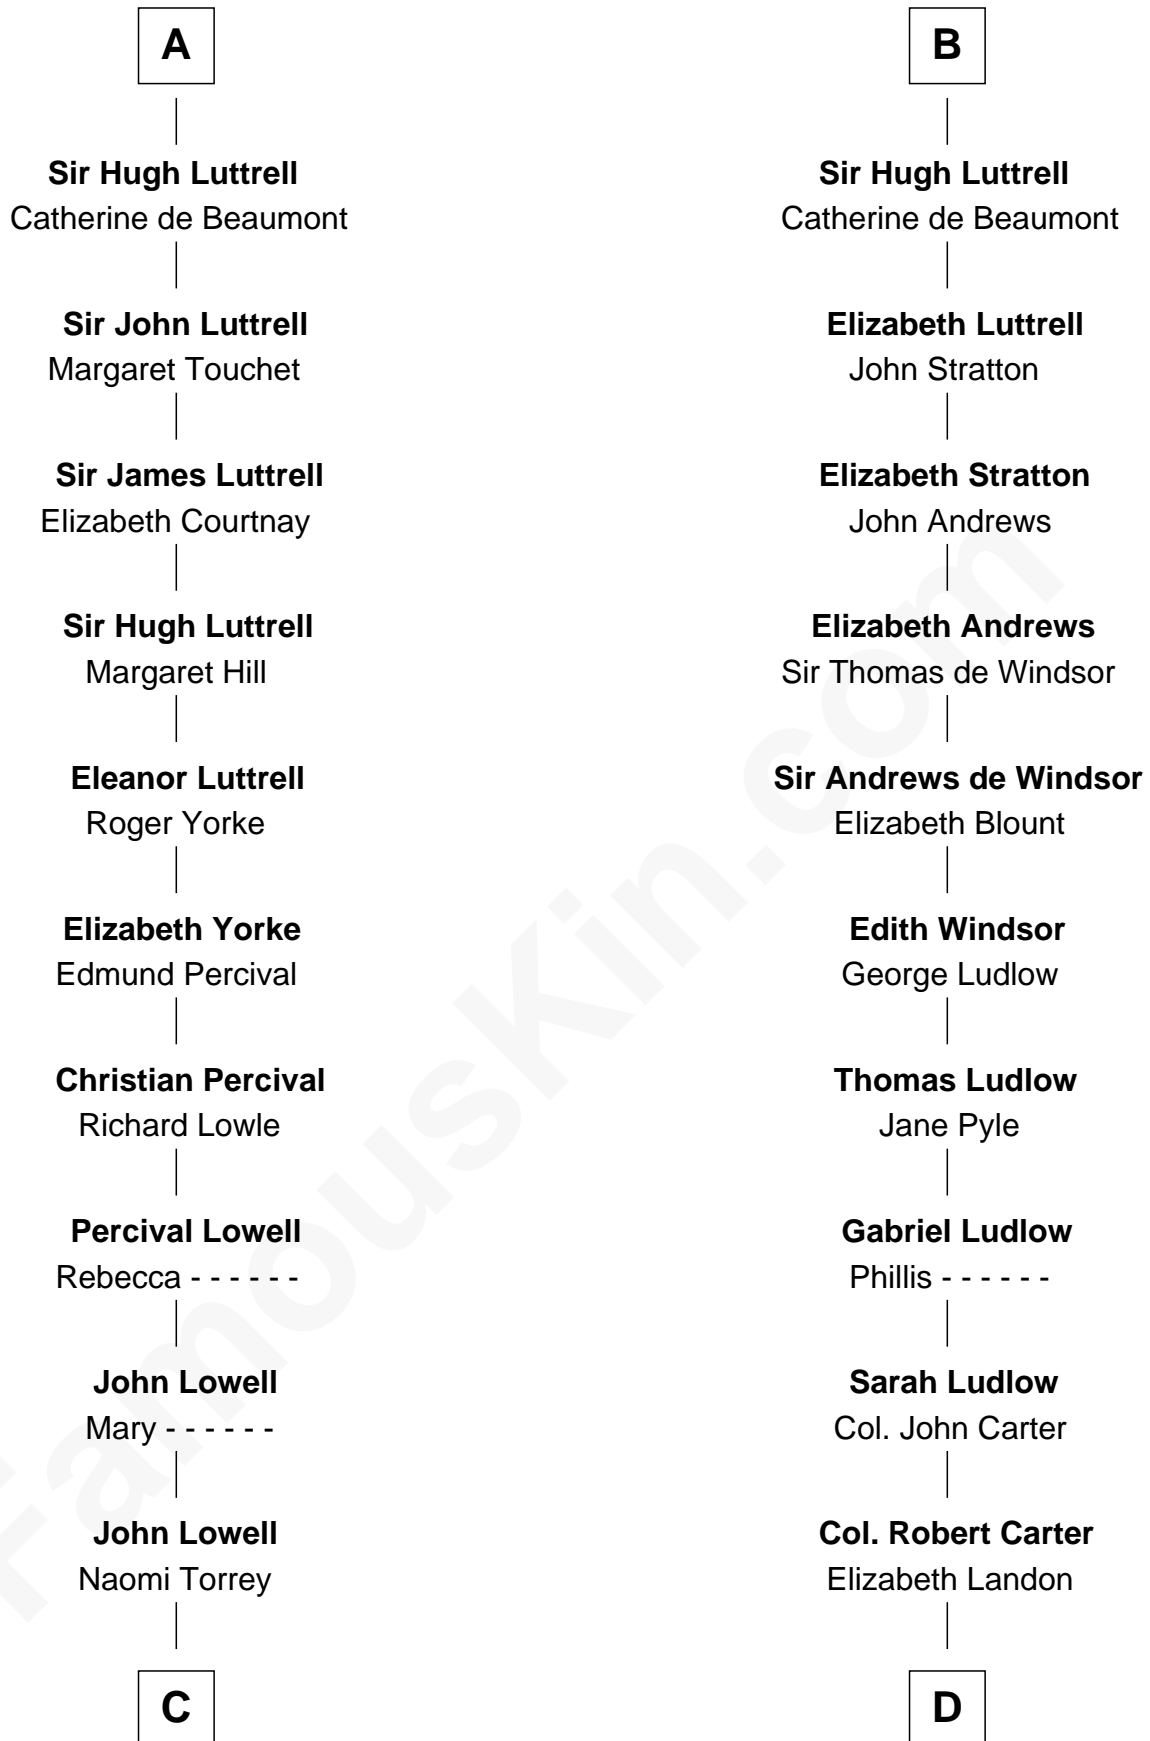

FamousKin.com
Relationship Chart of
James Russell Lowell
American "Fireside" Poet

18th cousin 3 times removed of

Carter Braxton
Signer of the Declaration of Independence

C

Ebenezer Lowell
Elizabeth Shailer

Rev. John Lowell
Sarah Champney

John Lowell
Rebecca Russell

Rev. Charles Lowell
Harriet Brackett Spence

James Russell Lowell
American "Fireside" Poet

D

Mary Carter
George Braxton

Carter Braxton
Signer of Declaration of Independence