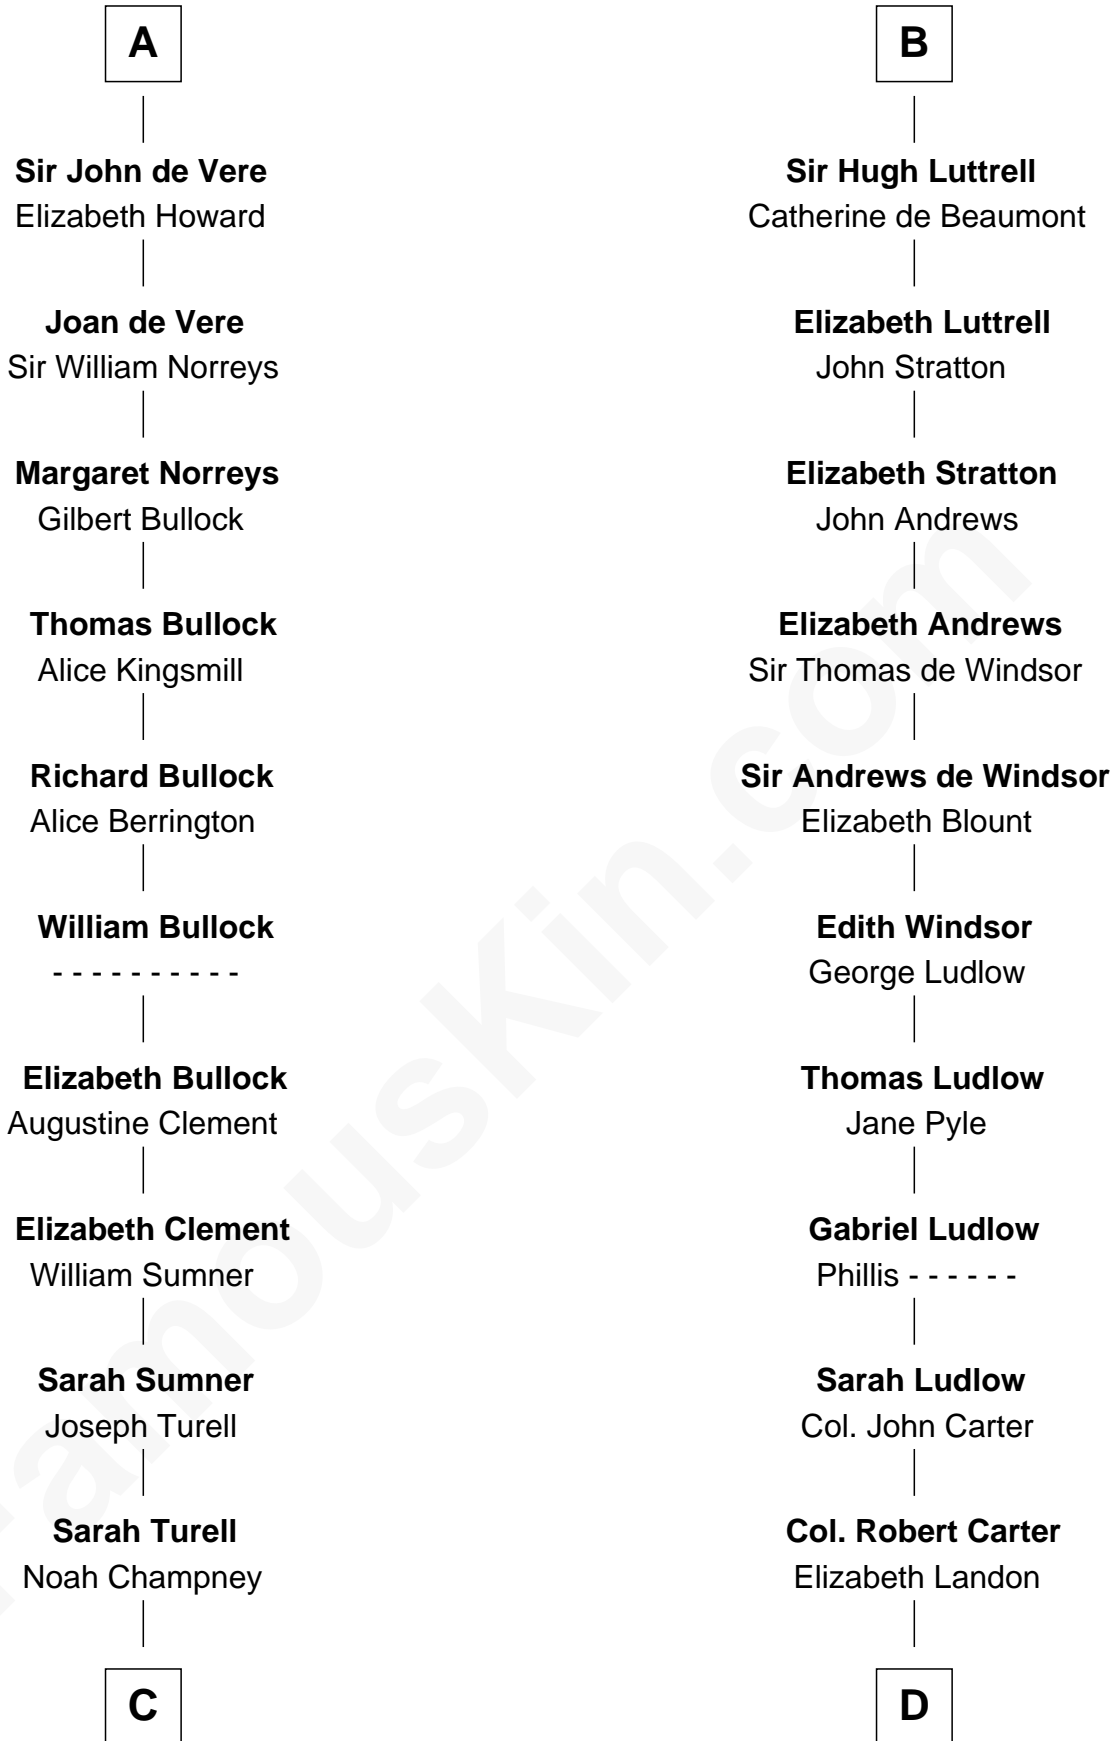

**FamousKin.com**  
**Relationship Chart of**  
**James Russell Lowell**  
*American "Fireside" Poet*

18th cousin 2 times removed of

**Carter Braxton**

*Signer of the Declaration of Independence*

**C**

**Sarah Champney**

**Mary Carter**

George Braxton

**Carter Braxton**

*Signer of Declaration of Independence*

FamousKin.com