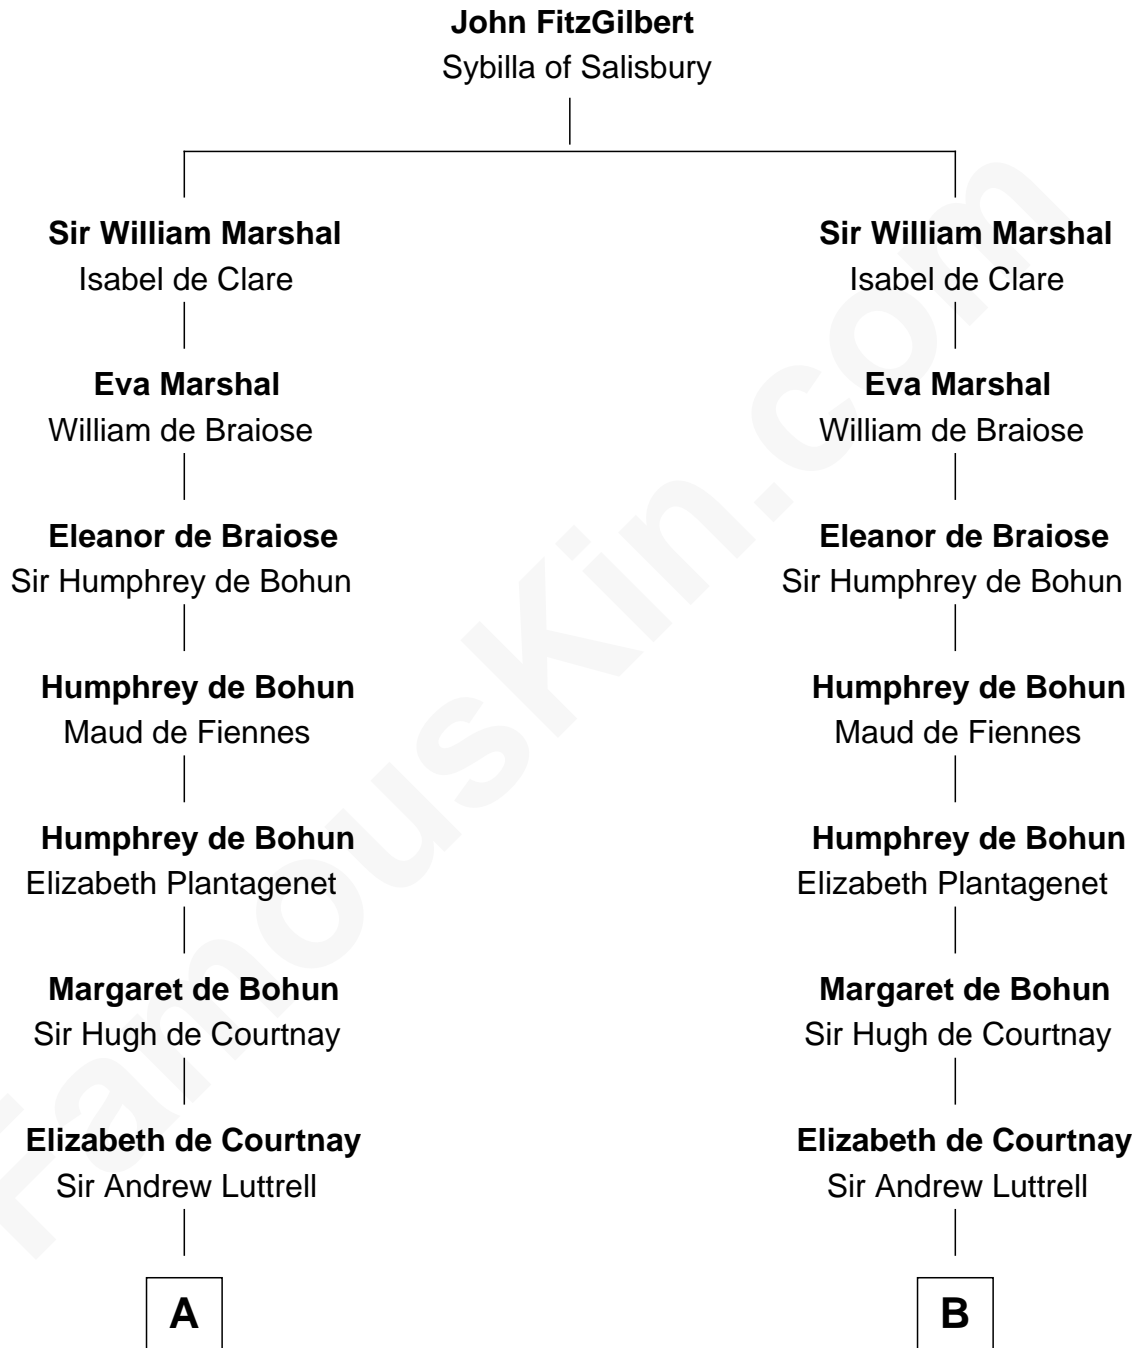

FamousKin.com
Relationship Chart of
James Russell Lowell
American "Fireside" Poet

18th cousin 3 times removed of

Carter Braxton

Signer of the Declaration of Independence

C

Ebenezer Lowell
Elizabeth Shailer

Rev. John Lowell
Sarah Champney

John Lowell
Rebecca Russell

Rev. Charles Lowell
Harriet Brackett Spence

James Russell Lowell
American "Fireside" Poet

D

Mary Carter
George Braxton

Carter Braxton
Signer of Declaration of Independence