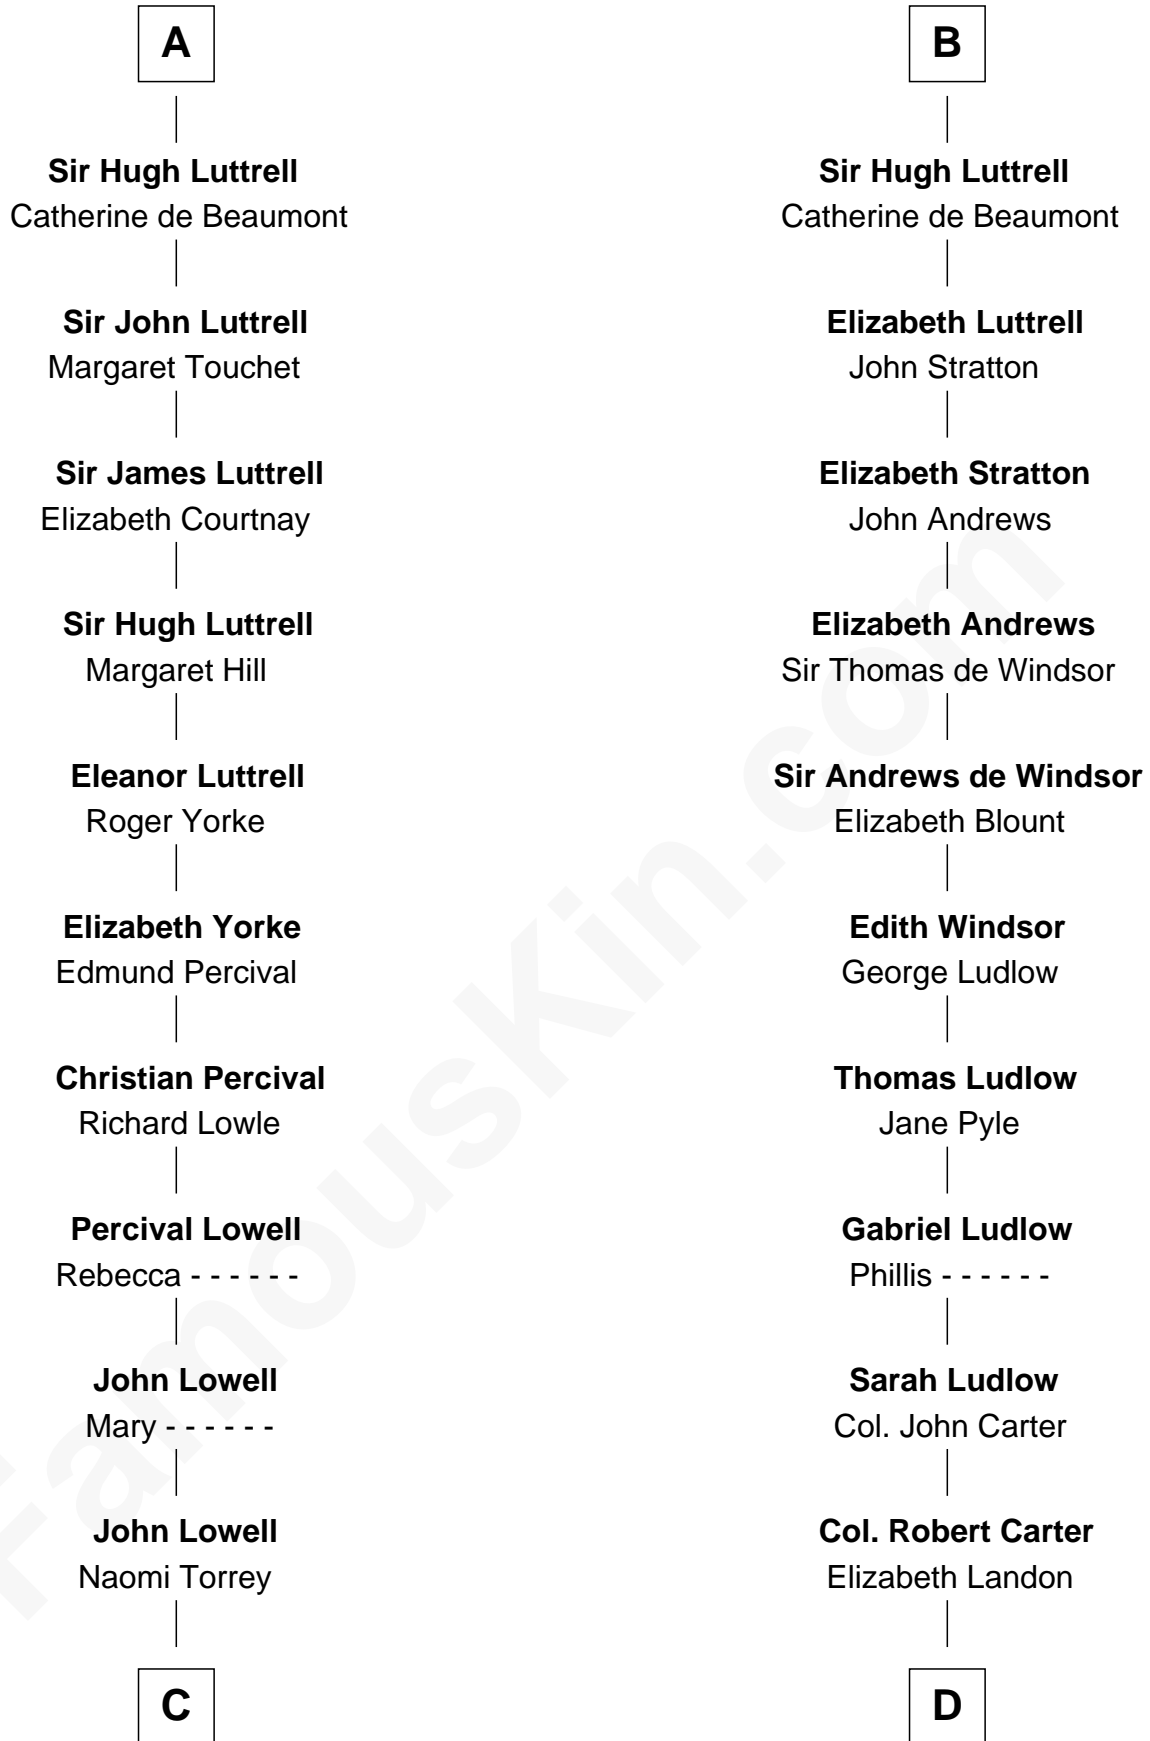

FamousKin.com
Relationship Chart of
James Russell Lowell
American "Fireside" Poet

18th cousin 3 times removed of

Carter Braxton

Signer of the Declaration of Independence

C

Ebenezer Lowell
Elizabeth Shailer

Rev. John Lowell
Sarah Champney

John Lowell
Rebecca Russell

Rev. Charles Lowell
Harriet Brackett Spence

James Russell Lowell
American "Fireside" Poet

D

Mary Carter
George Braxton

Carter Braxton
Signer of Declaration of Independence