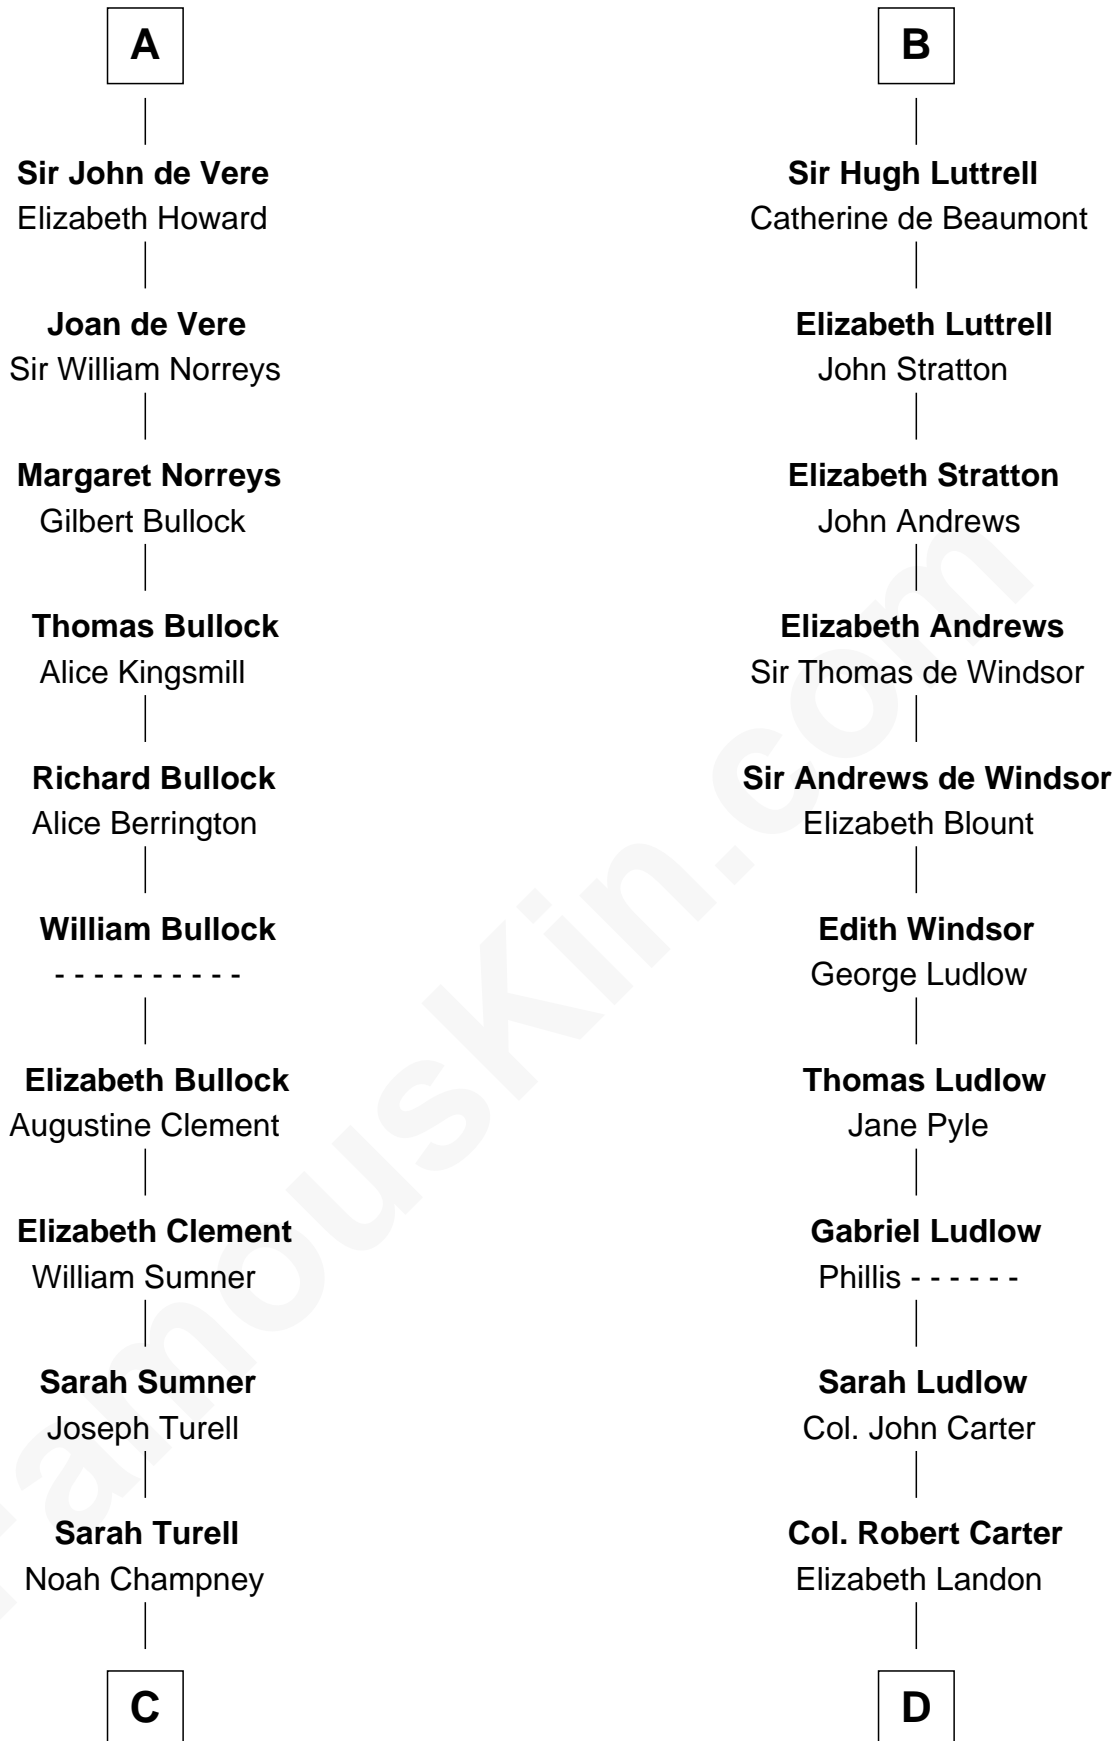

**FamousKin.com**  
**Relationship Chart of**  
**James Russell Lowell**  
*American "Fireside" Poet*

18th cousin 2 times removed of

**Carter Braxton**

*Signer of the Declaration of Independence*

**C**

**Sarah Champney**

**Mary Carter**

George Braxton

**Carter Braxton**

*Signer of Declaration of Independence*

FamousKin.com