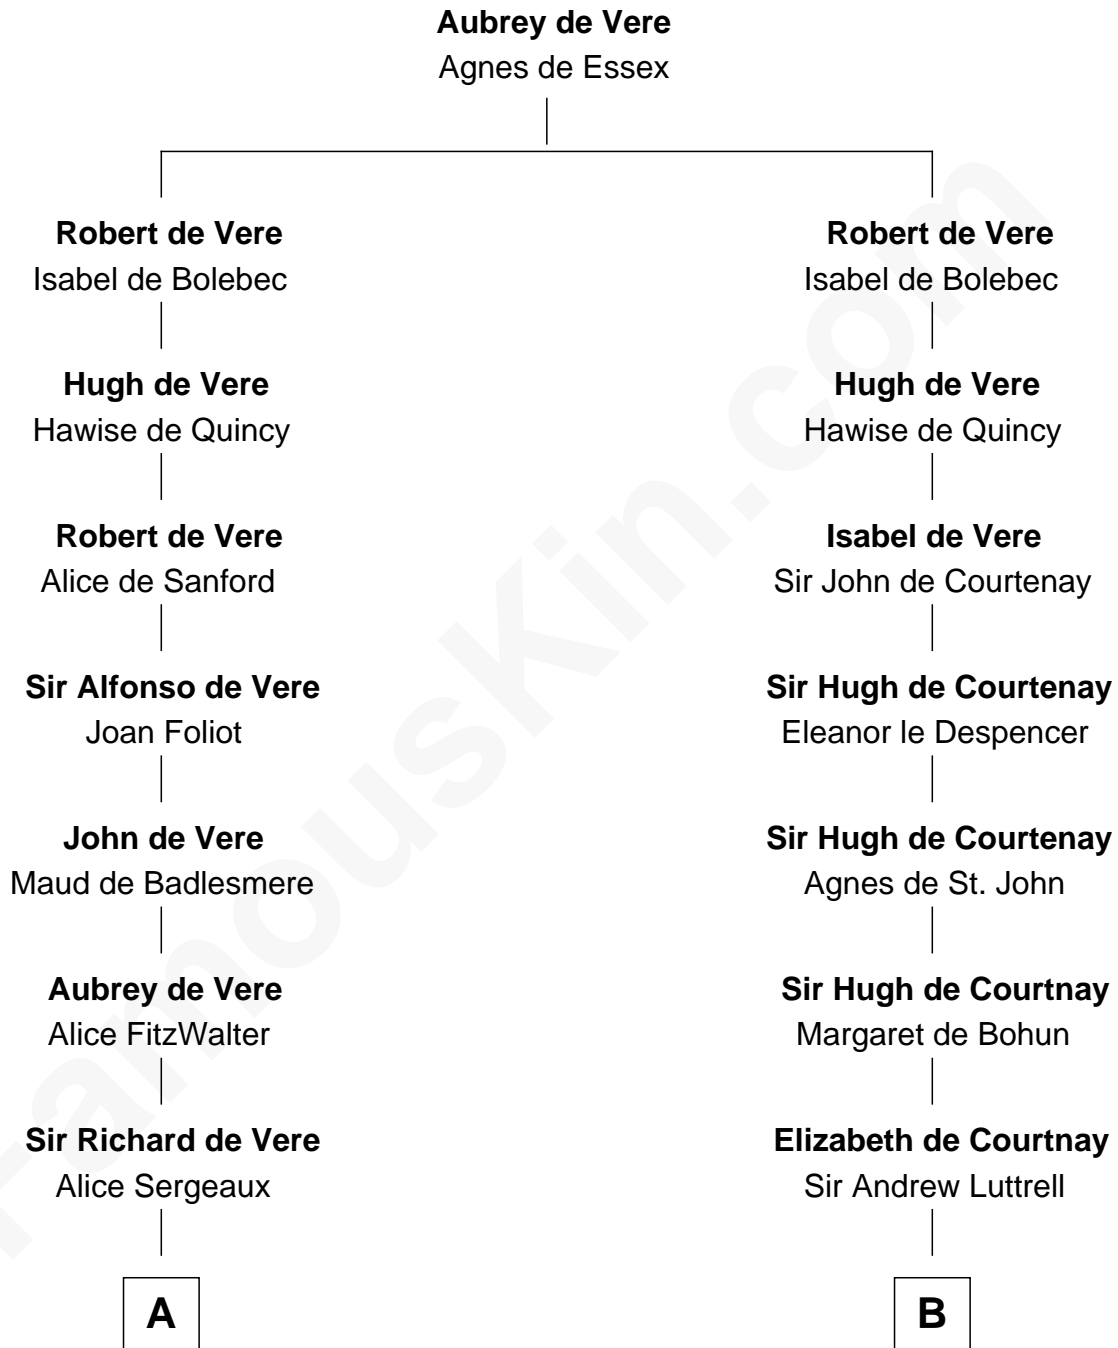

**FamousKin.com**  
**Relationship Chart of**  
**James Russell Lowell**  
*American "Fireside" Poet*

18th cousin 2 times removed of

**Carter Braxton**

*Signer of the Declaration of Independence*

**C**

**Sarah Champney**

**Mary Carter**

George Braxton

**Carter Braxton**

*Signer of Declaration of Independence*

FamousKin.com