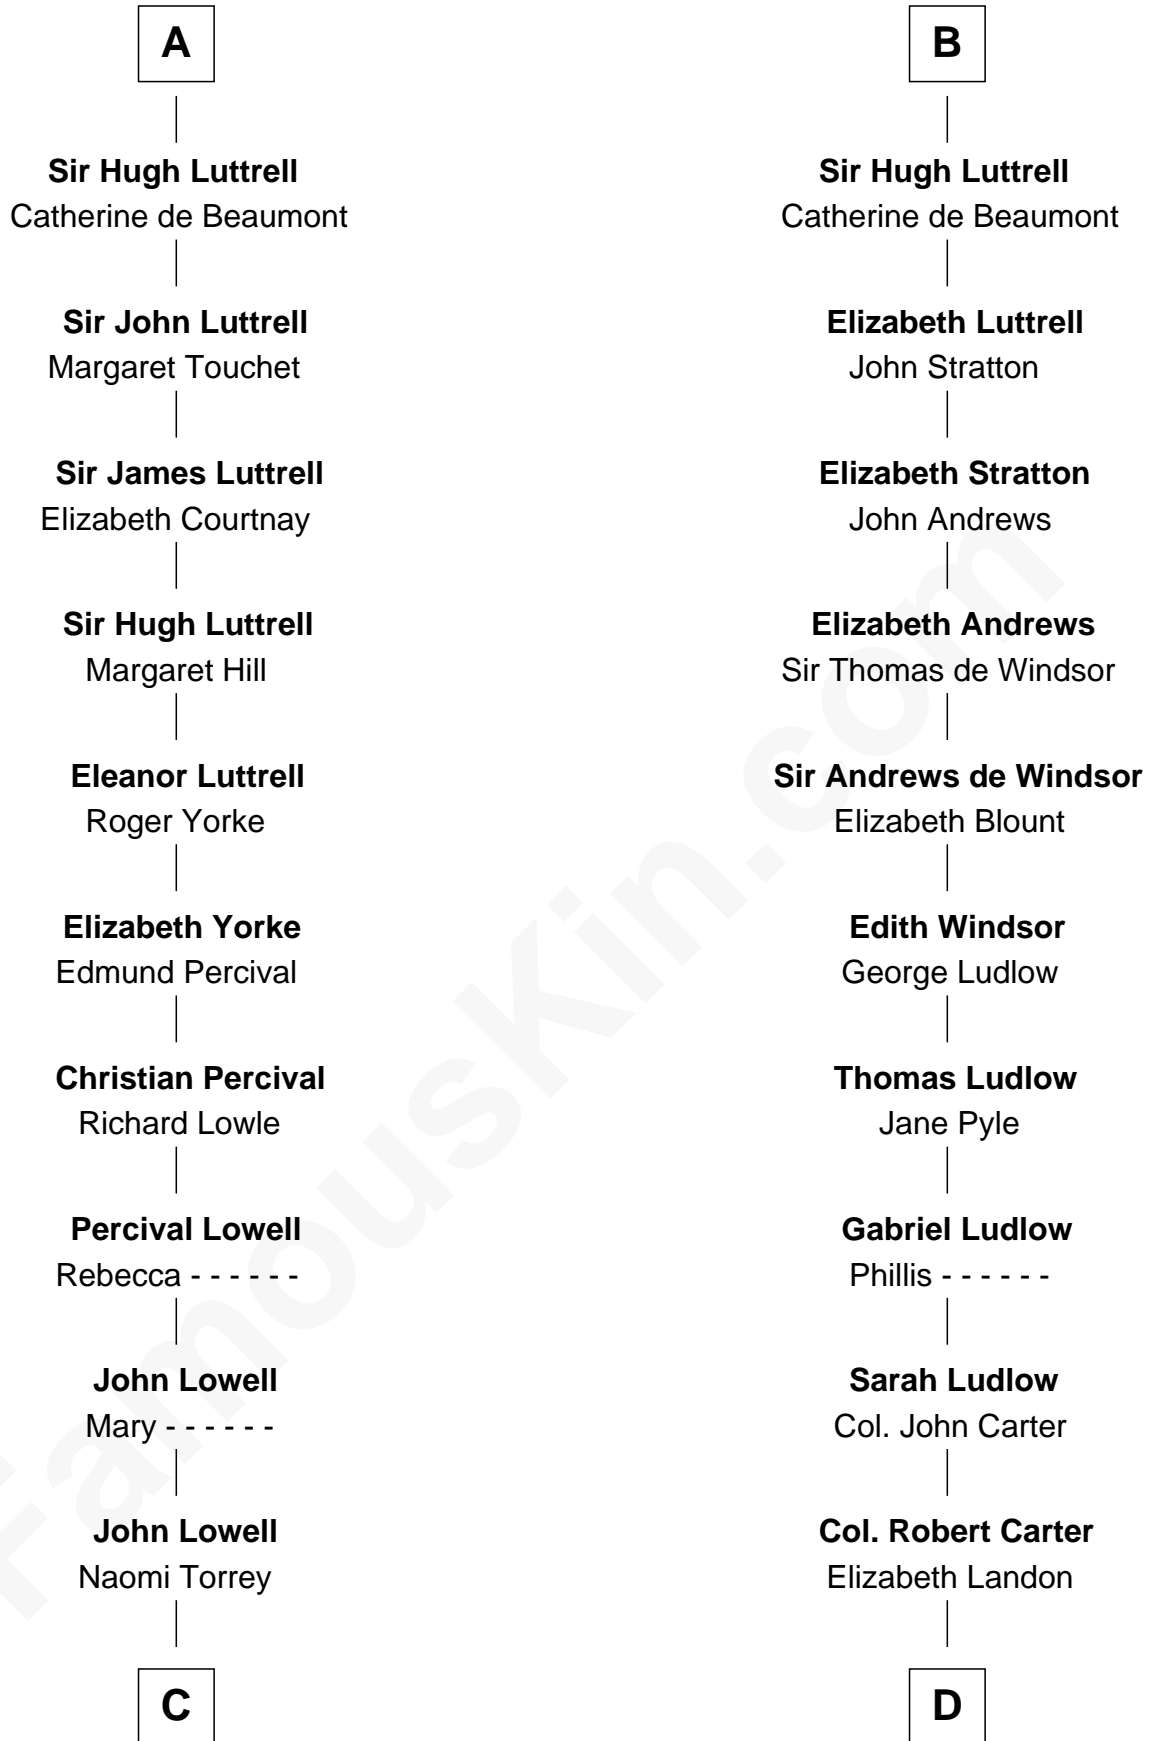

FamousKin.com
Relationship Chart of
James Russell Lowell
American "Fireside" Poet

18th cousin 3 times removed of

Carter Braxton
Signer of the Declaration of Independence

C

Ebenezer Lowell
Elizabeth Shailer

Rev. John Lowell
Sarah Champney

John Lowell
Rebecca Russell

Rev. Charles Lowell
Harriet Brackett Spence

James Russell Lowell
American "Fireside" Poet

D

Mary Carter
George Braxton

Carter Braxton
Signer of Declaration of Independence