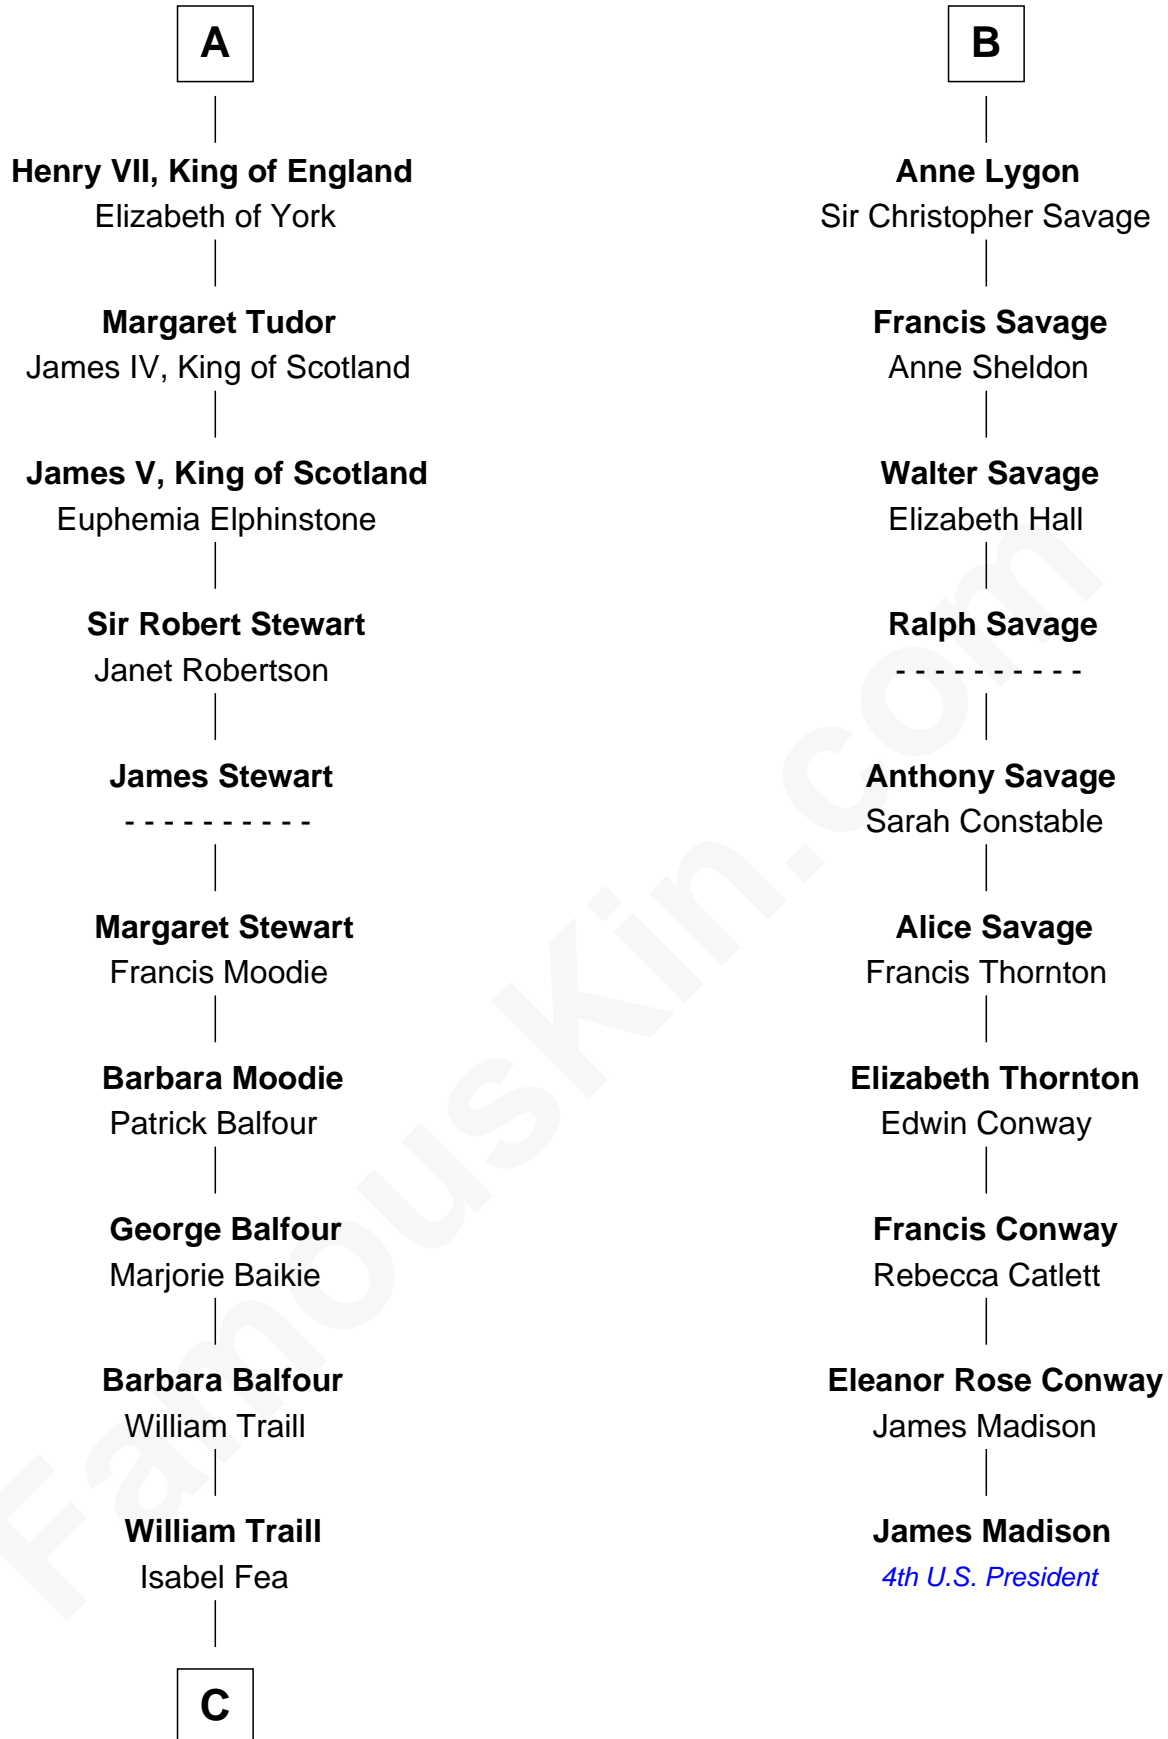

FamousKin.com
Relationship Chart of
James Russell Lowell
American "Fireside" Poet

16th cousin 4 times removed of

James Madison
4th U.S. President

C

Robert Traill

Mary Whipple

Mary Whipple Traill

Keith Spence