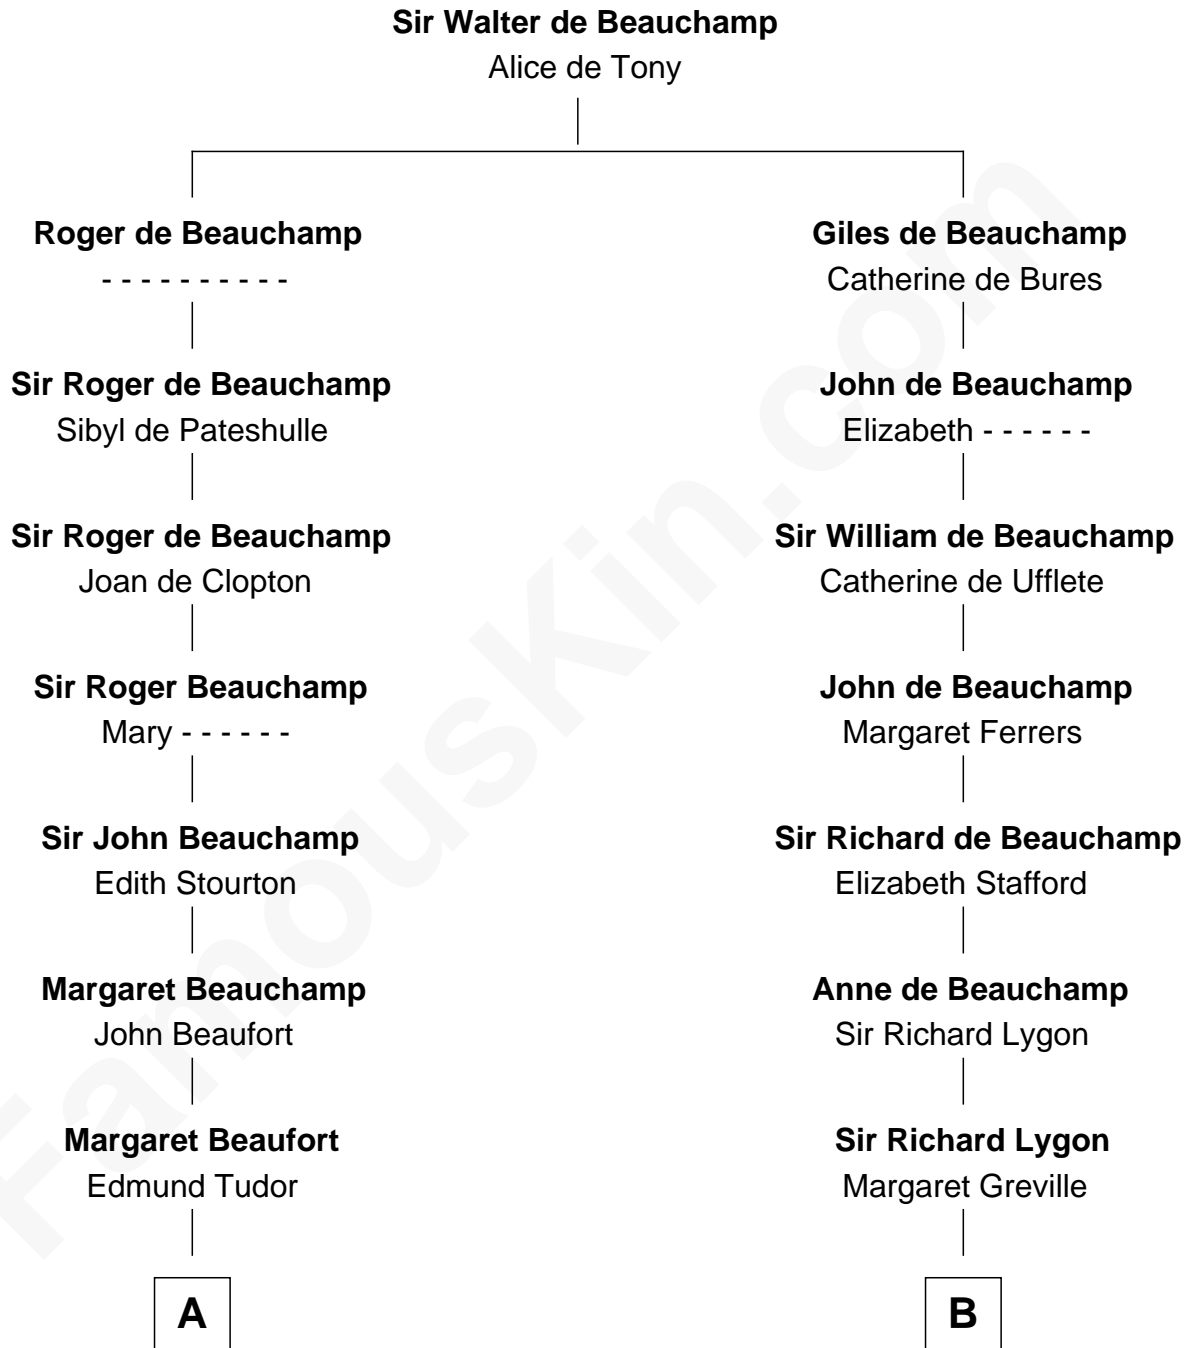

FamousKin.com
Relationship Chart of
James Russell Lowell
American "Fireside" Poet

16th cousin 4 times removed of

James Madison
4th U.S. President

C

Robert Traill

Mary Whipple

Mary Whipple Traill

Keith Spence