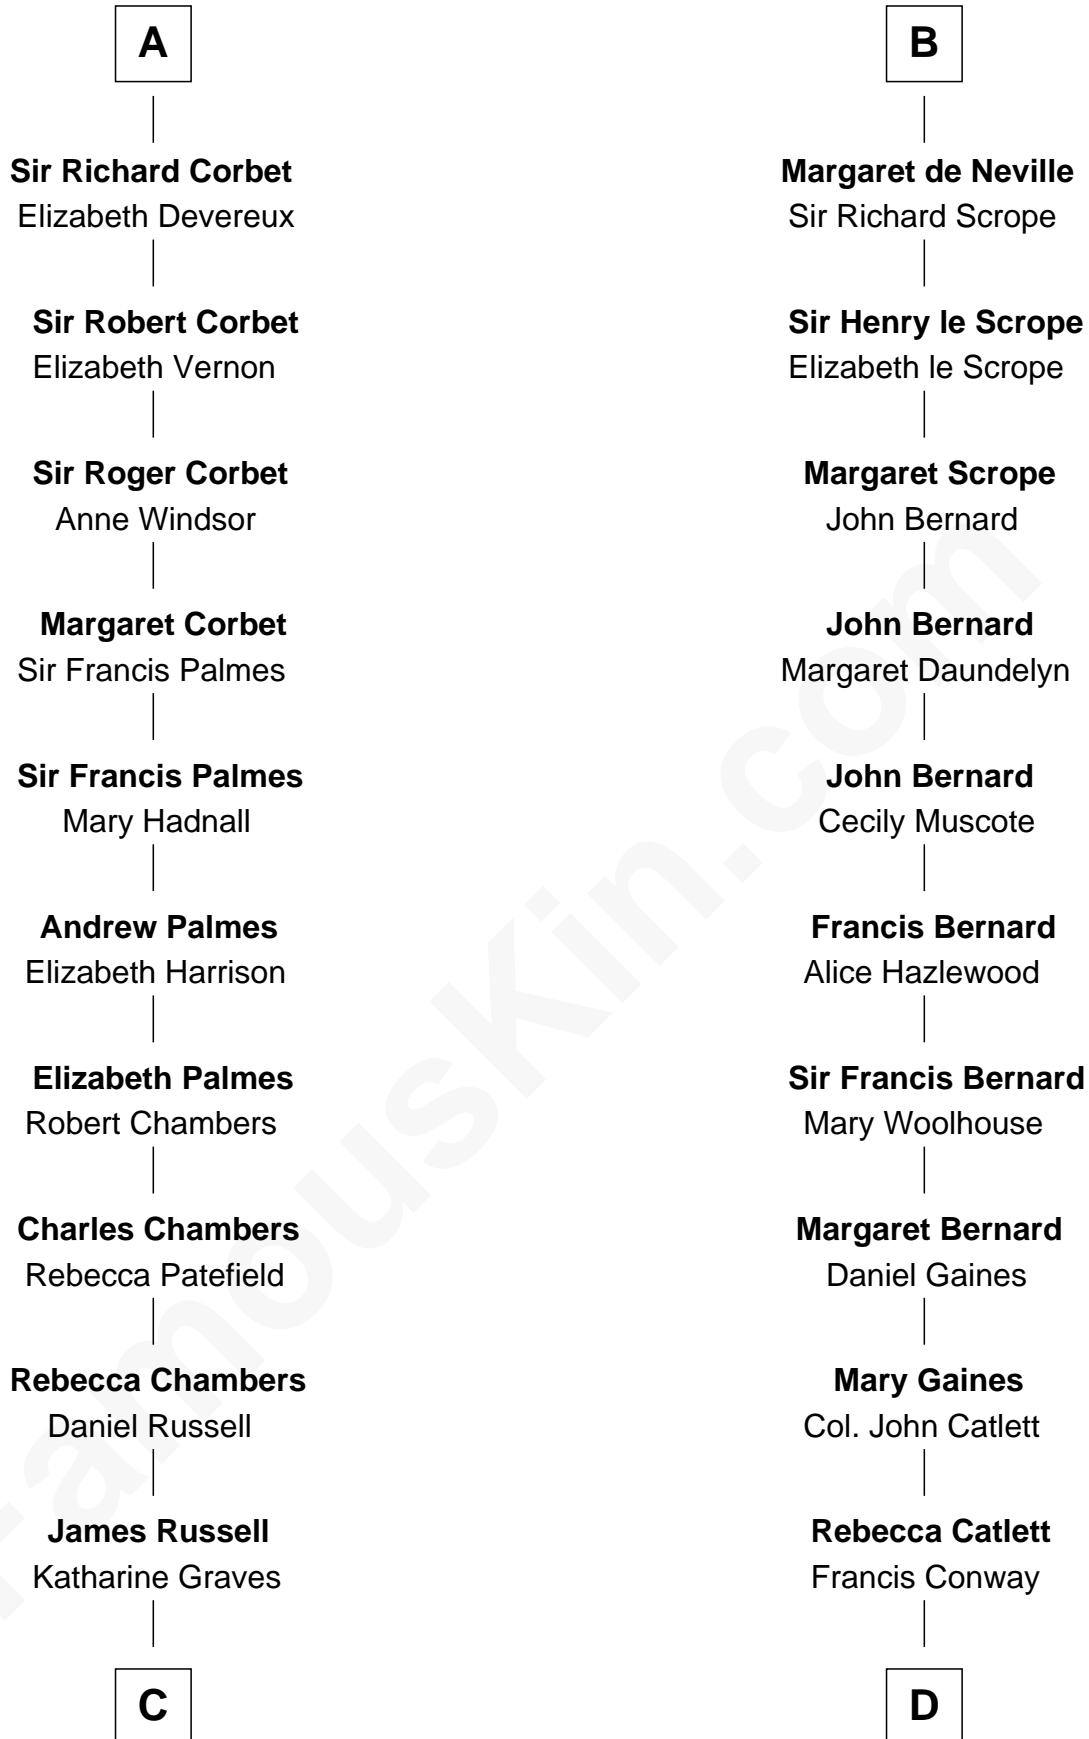

FamousKin.com
Relationship Chart of
James Russell Lowell
American "Fireside" Poet

18th cousin 1 time removed of

James Madison
4th U.S. President

William d'Aubenev
 Mabel of Chester

C

Rebecca Russell

John Lowell

Rev. Charles Lowell
Harriet Brackett Spence

James Russell Lowell
American "Fireside" Poet

D

Eleanor Rose Conway

James Madison

James Madison
4th U.S. President

FamousKin.com