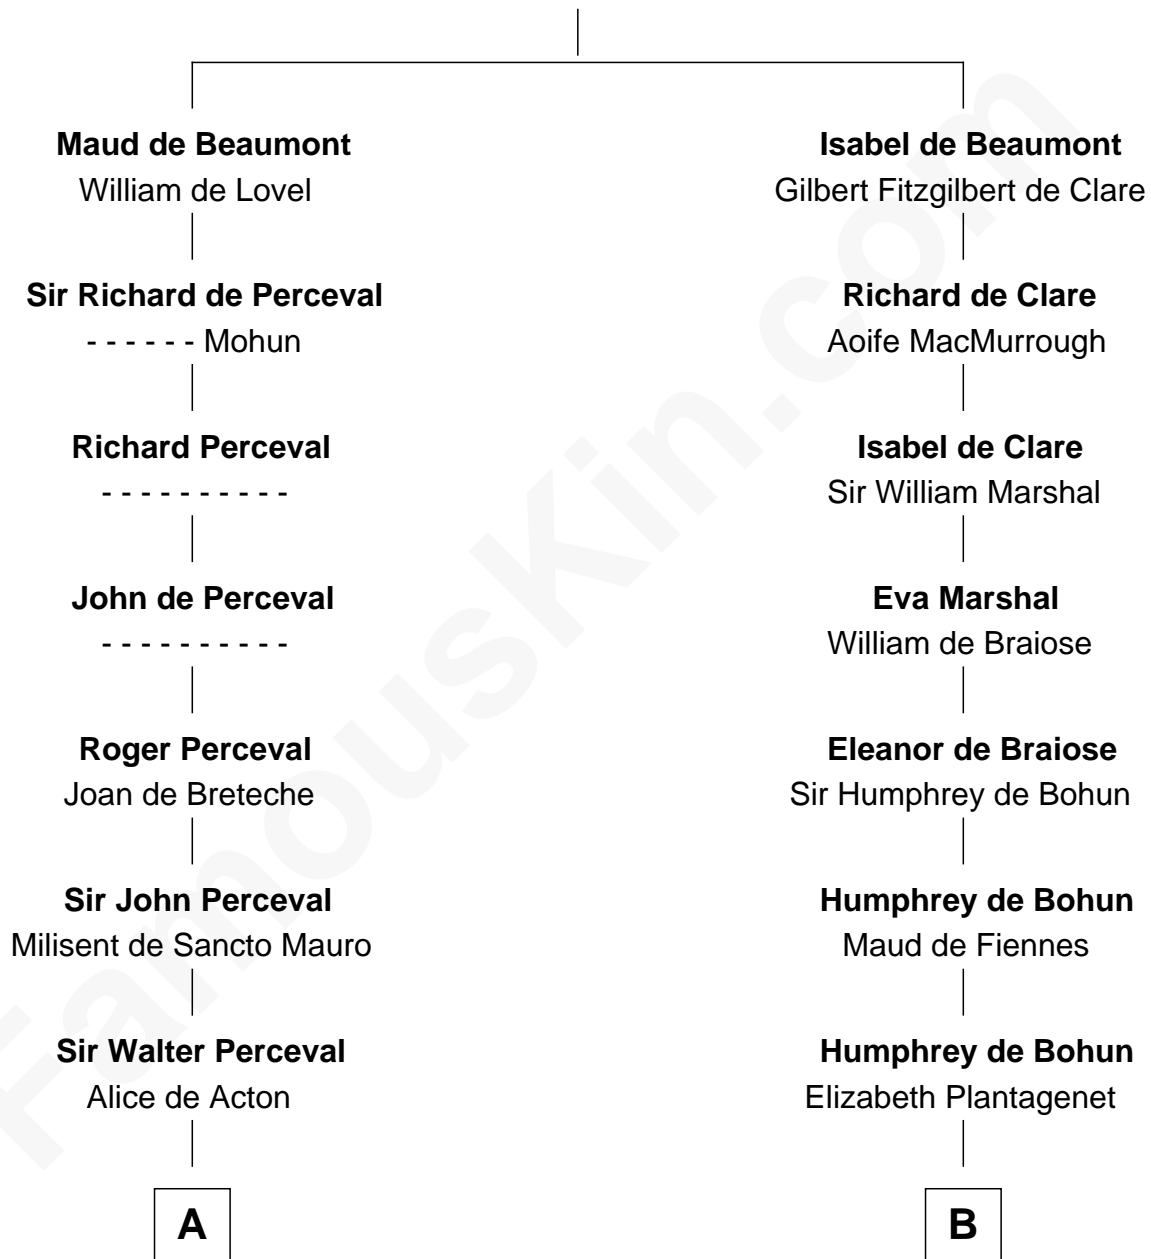

# FamousKin.com Relationship Chart of

**James Russell Lowell**

*American "Fireside" Poet*

21st cousin of

**James Madison**

*4th U.S. President*

**Sir Robert de Beaumont**

Isabel de Vermandois

**C**

**Ebenezer Lowell**

Elizabeth Shailer

**Rev. John Lowell**

Sarah Champney

**John Lowell**

Rebecca Russell

**Rev. Charles Lowell**

**Francis Conway**

Rebecca Catlett

**Eleanor Rose Conway**

James Madison

**James Madison**

*4th U.S. President*