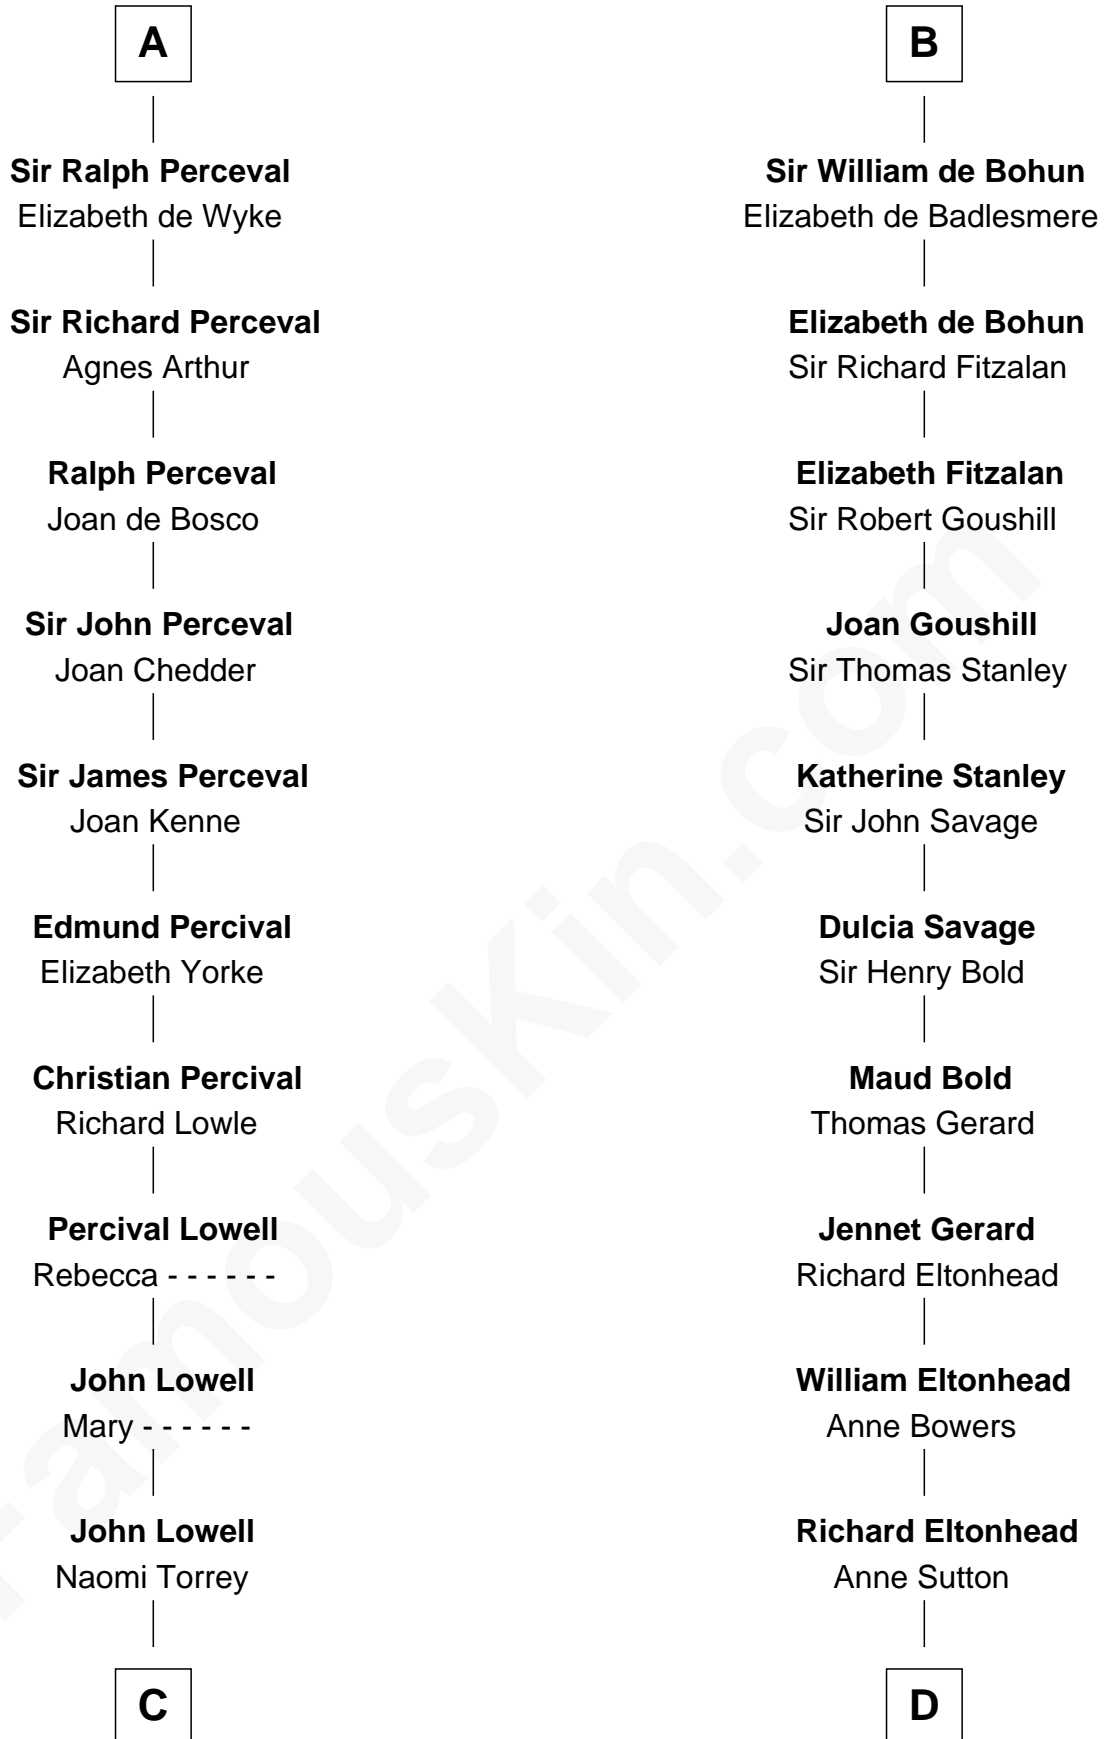

# FamousKin.com Relationship Chart of

**James Russell Lowell**

*American "Fireside" Poet*

21st cousin of

**James Madison**

*4th U.S. President*

**Sir Robert de Beaumont**

Isabel de Vermandois

**C**

**Ebenezer Lowell**

Elizabeth Shailer

**Rev. John Lowell**

Sarah Champney

**John Lowell**

Rebecca Russell

**Rev. Charles Lowell**