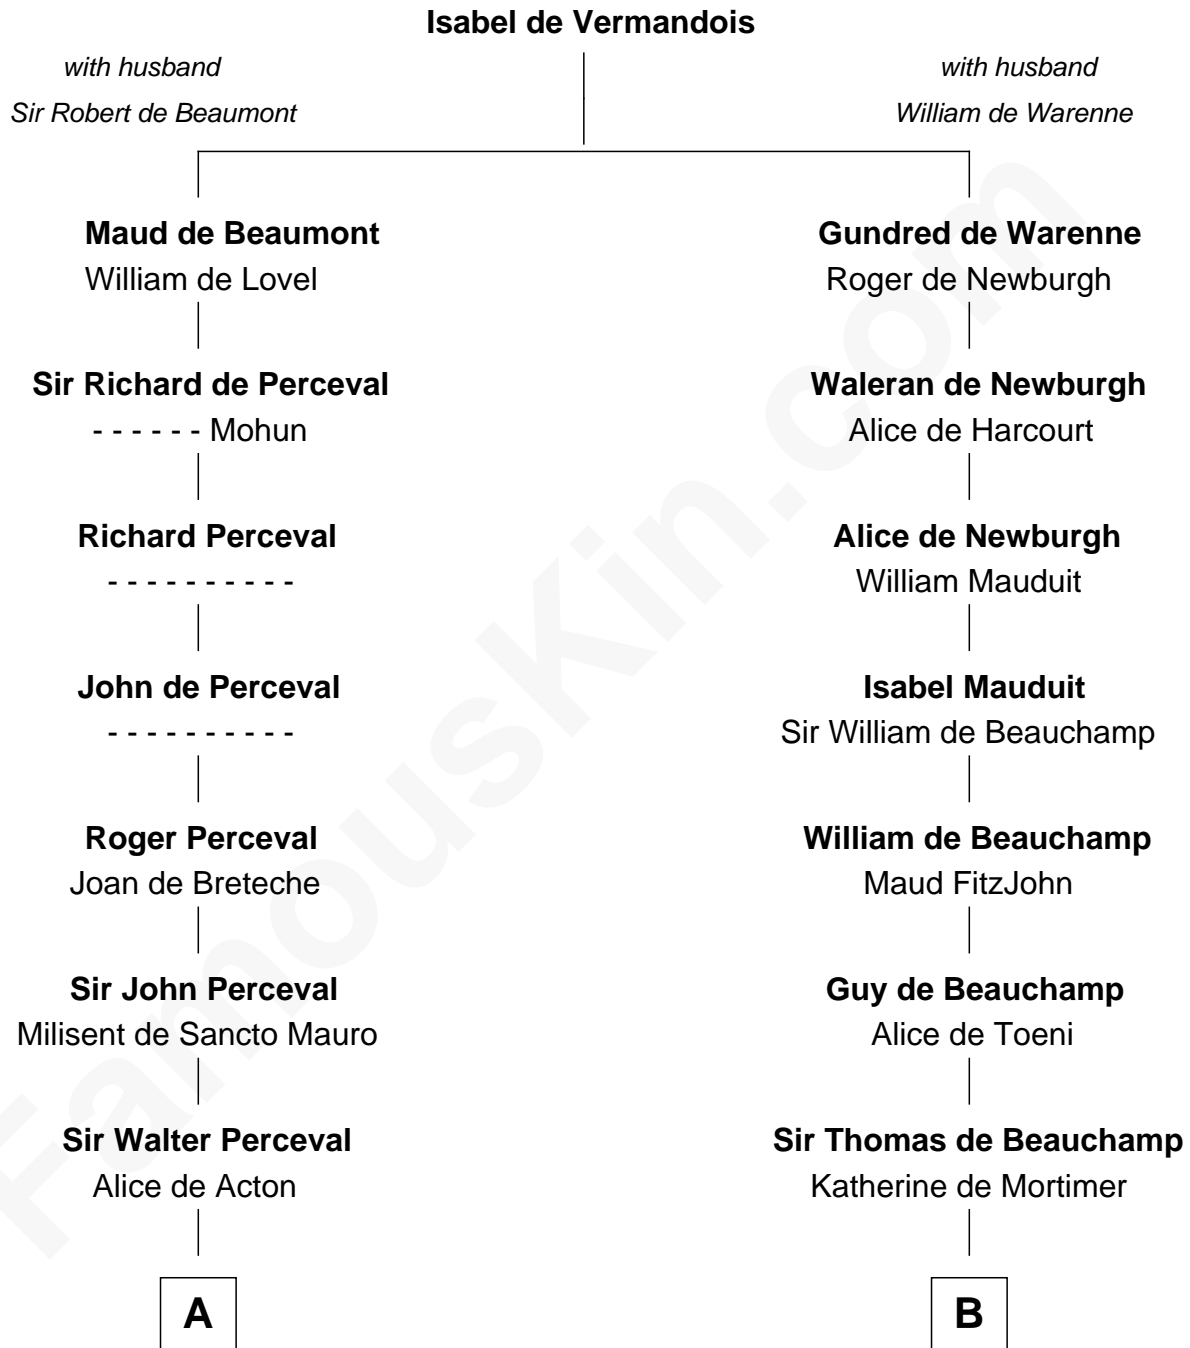

**FamousKin.com**  
**Relationship Chart of**  
**James Russell Lowell**  
*American "Fireside" Poet*

20th cousin 1 time removed of  
**James Madison**  
*4th U.S. President*

**C**

**Ebenezer Lowell**

Elizabeth Shailer

*4th U.S. President*