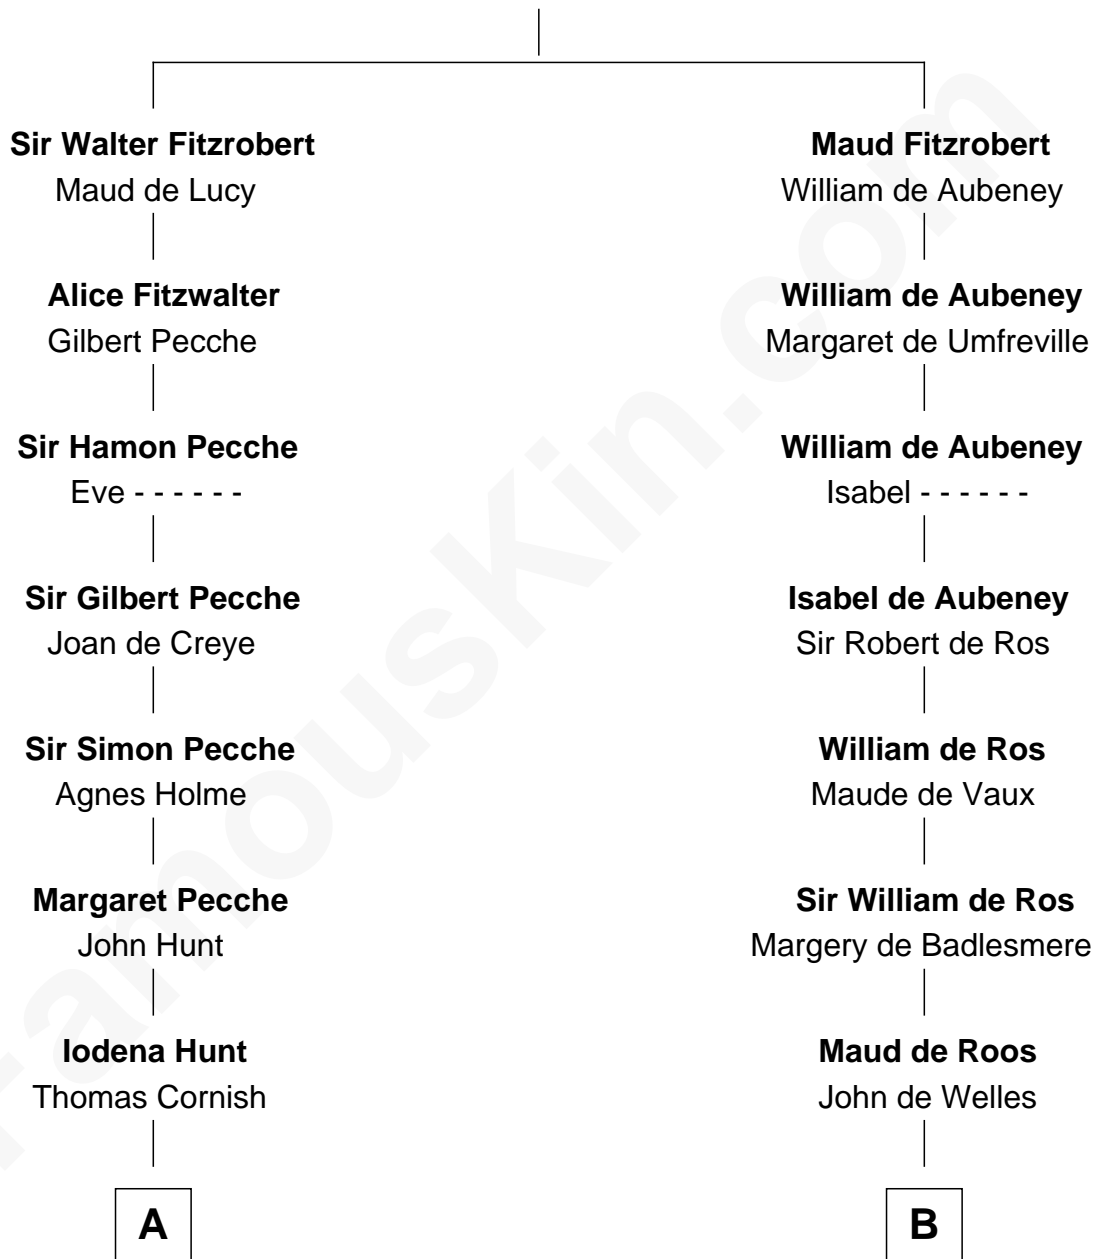

FamousKin.com
Relationship Chart of
James Russell Lowell
American "Fireside" Poet

19th cousin 1 time removed of

James Madison
4th U.S. President

Robert Fitzrichard
 Maud de St. Liz

C

Mary Whipple

Robert Traill