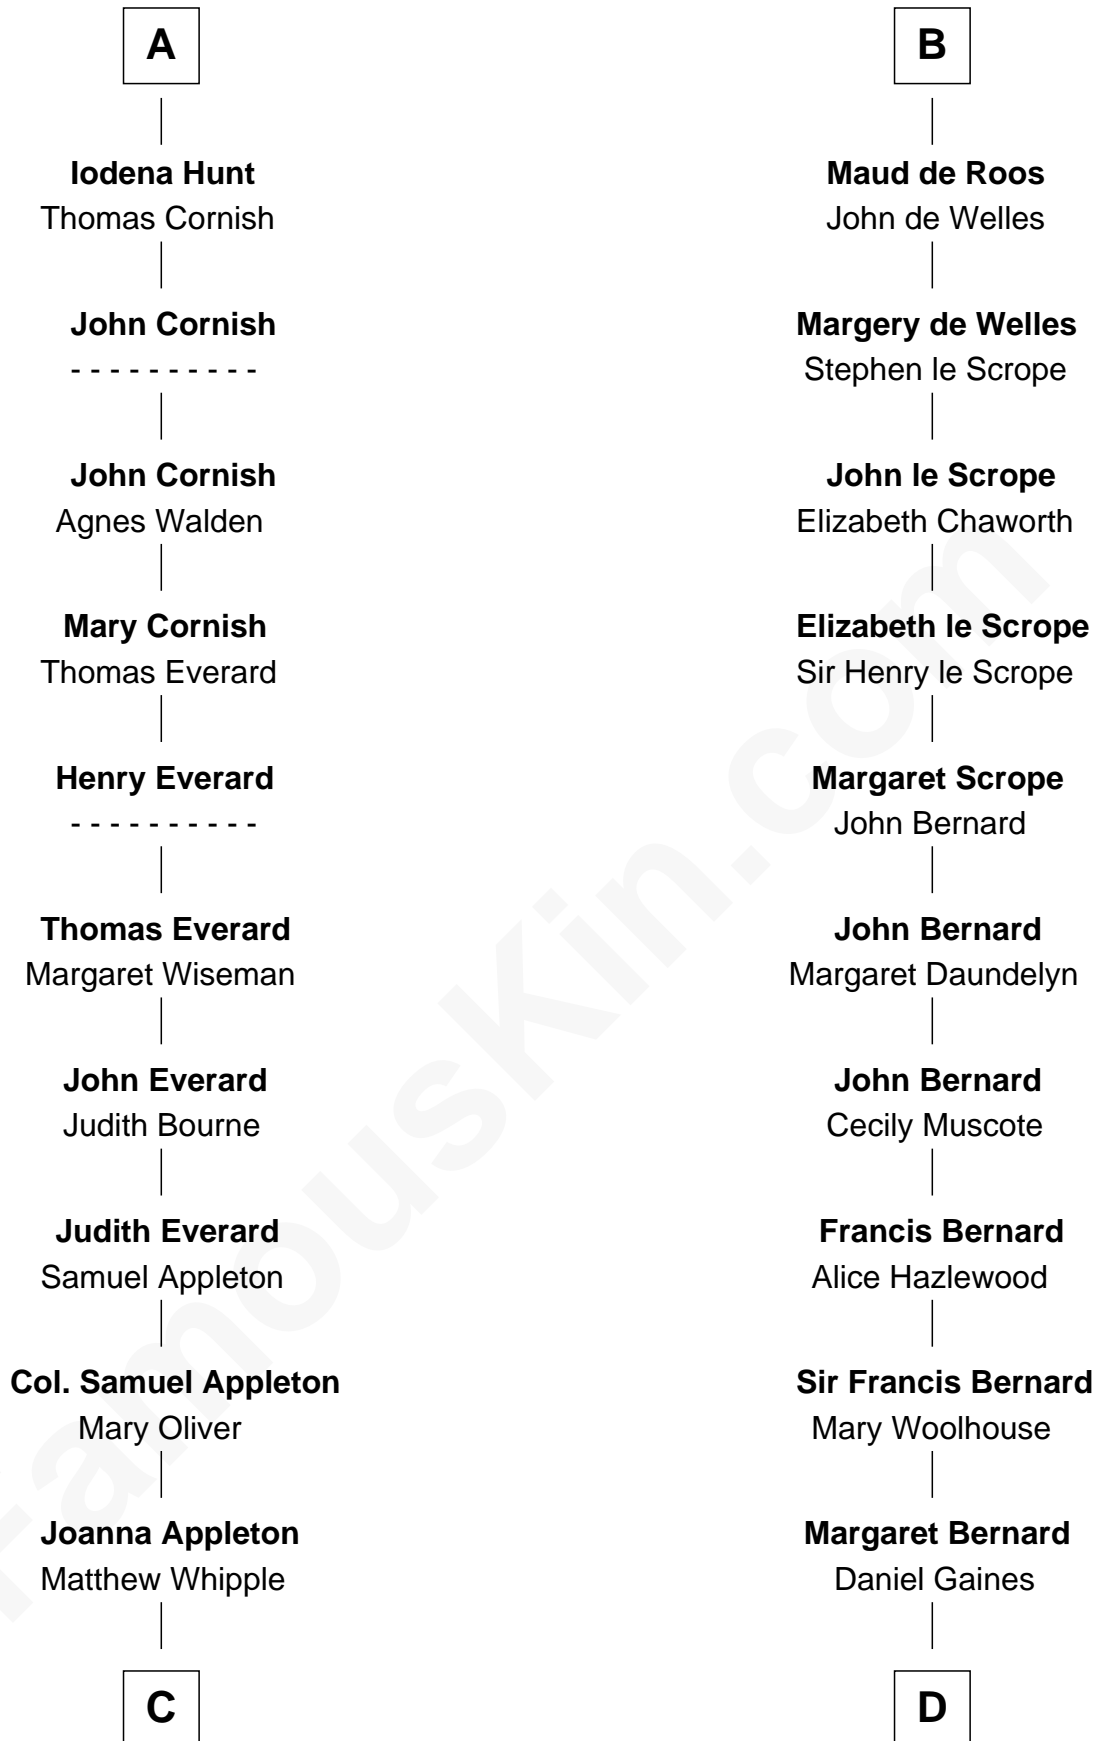

FamousKin.com
Relationship Chart of
James Russell Lowell
American "Fireside" Poet

20th cousin 1 time removed of
James Madison
4th U.S. President

C

William Whipple

Mary Cutts

Mary Whipple

Robert Traill

Mary Whipple Traill

Rebecca Catlett

Francis Conway

Eleanor Rose Conway

James Madison

James Madison

4th U.S. President