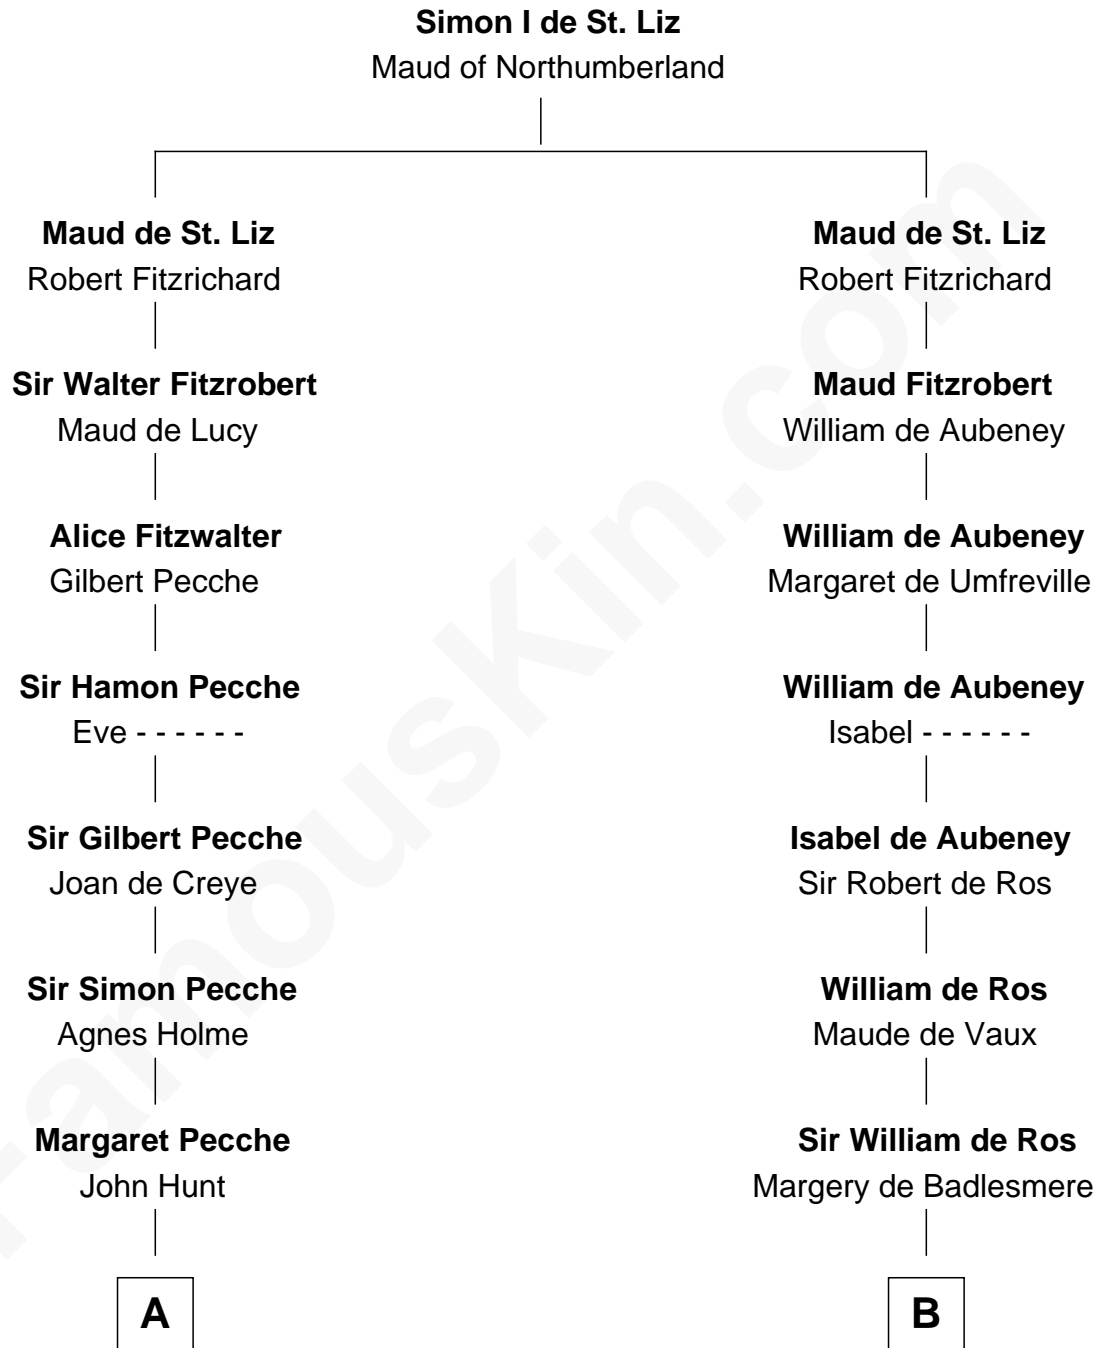

FamousKin.com
Relationship Chart of
James Russell Lowell
American "Fireside" Poet

20th cousin 1 time removed of
James Madison
4th U.S. President

C

William Whipple

Mary Cutts

Mary Whipple

Robert Traill

Mary Whipple Traill