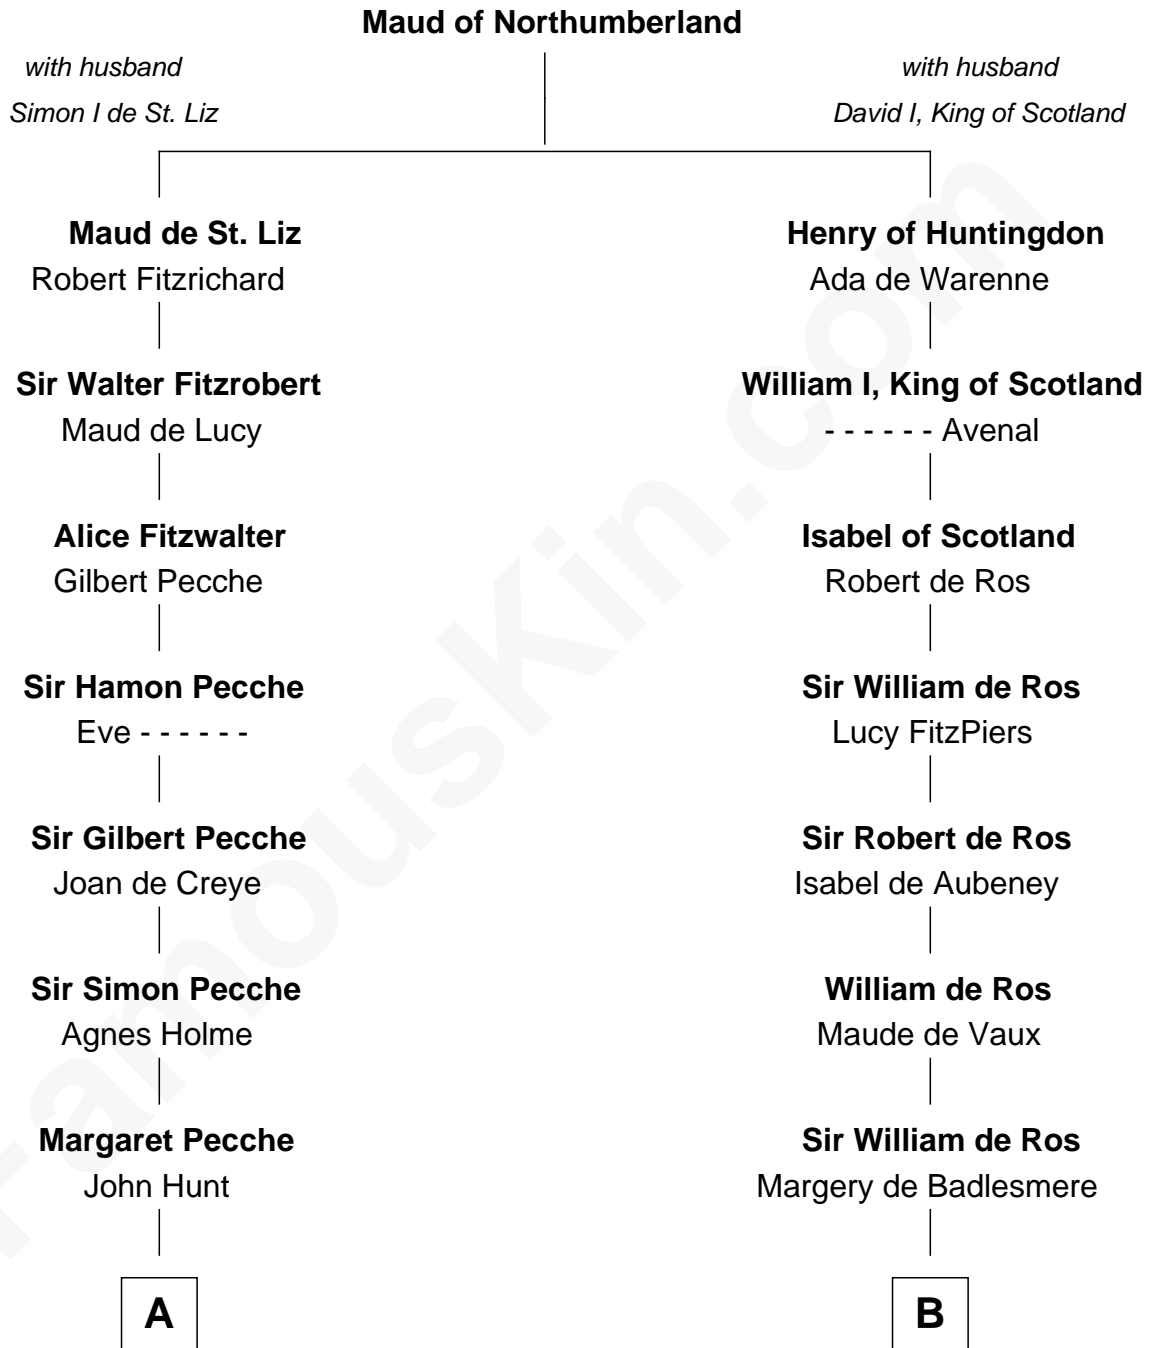

**FamousKin.com**  
**Relationship Chart of**  
**James Russell Lowell**  
*American "Fireside" Poet*

20th cousin 1 time removed of  
**James Madison**  
*4th U.S. President*

**C**

**William Whipple**

Mary Cutts

**Mary Whipple**

Robert Traill

**Mary Whipple Traill**

Keith Spence

**Harriet Brackett Spence**

Rev. Charles Lowell

**James Russell Lowell**

*American "Fireside" Poet*

*4th U.S. President*