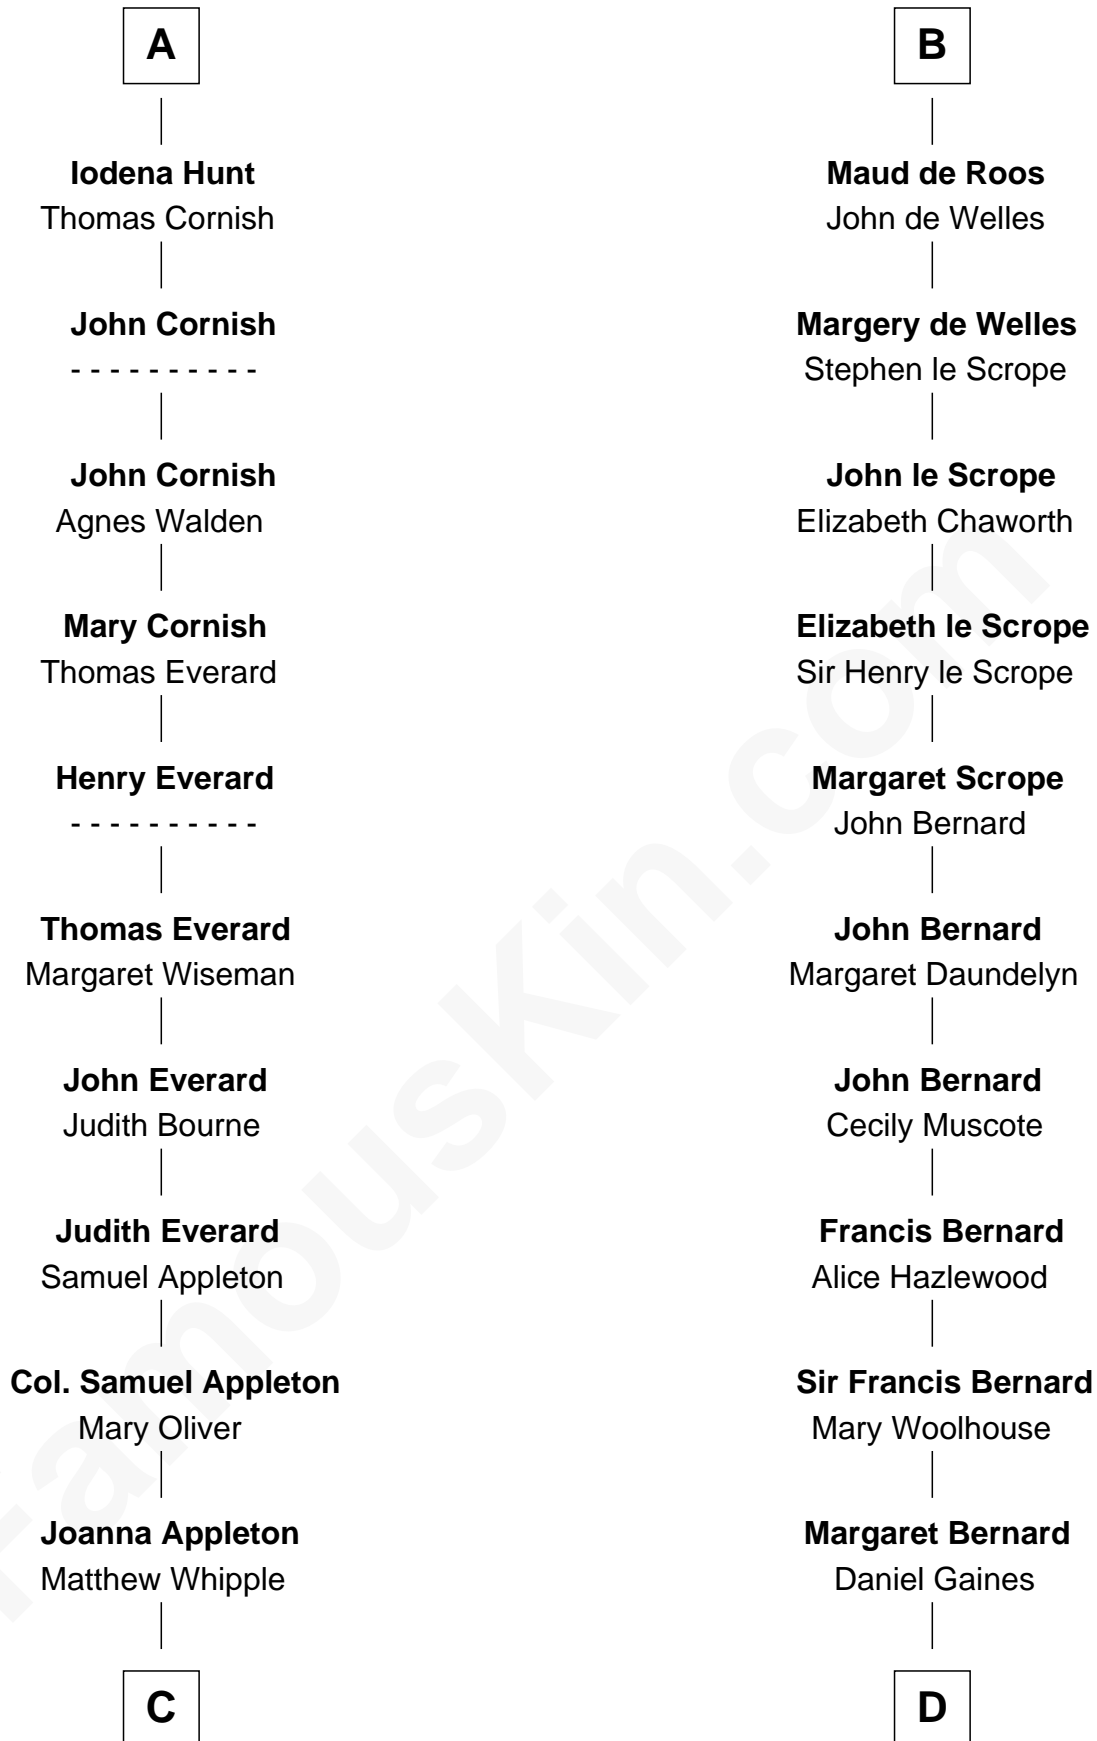

**FamousKin.com**  
**Relationship Chart of**  
**James Russell Lowell**  
*American "Fireside" Poet*

20th cousin 1 time removed of  
**James Madison**  
*4th U.S. President*

**C**

**William Whipple**

Mary Cutts

*4th U.S. President*