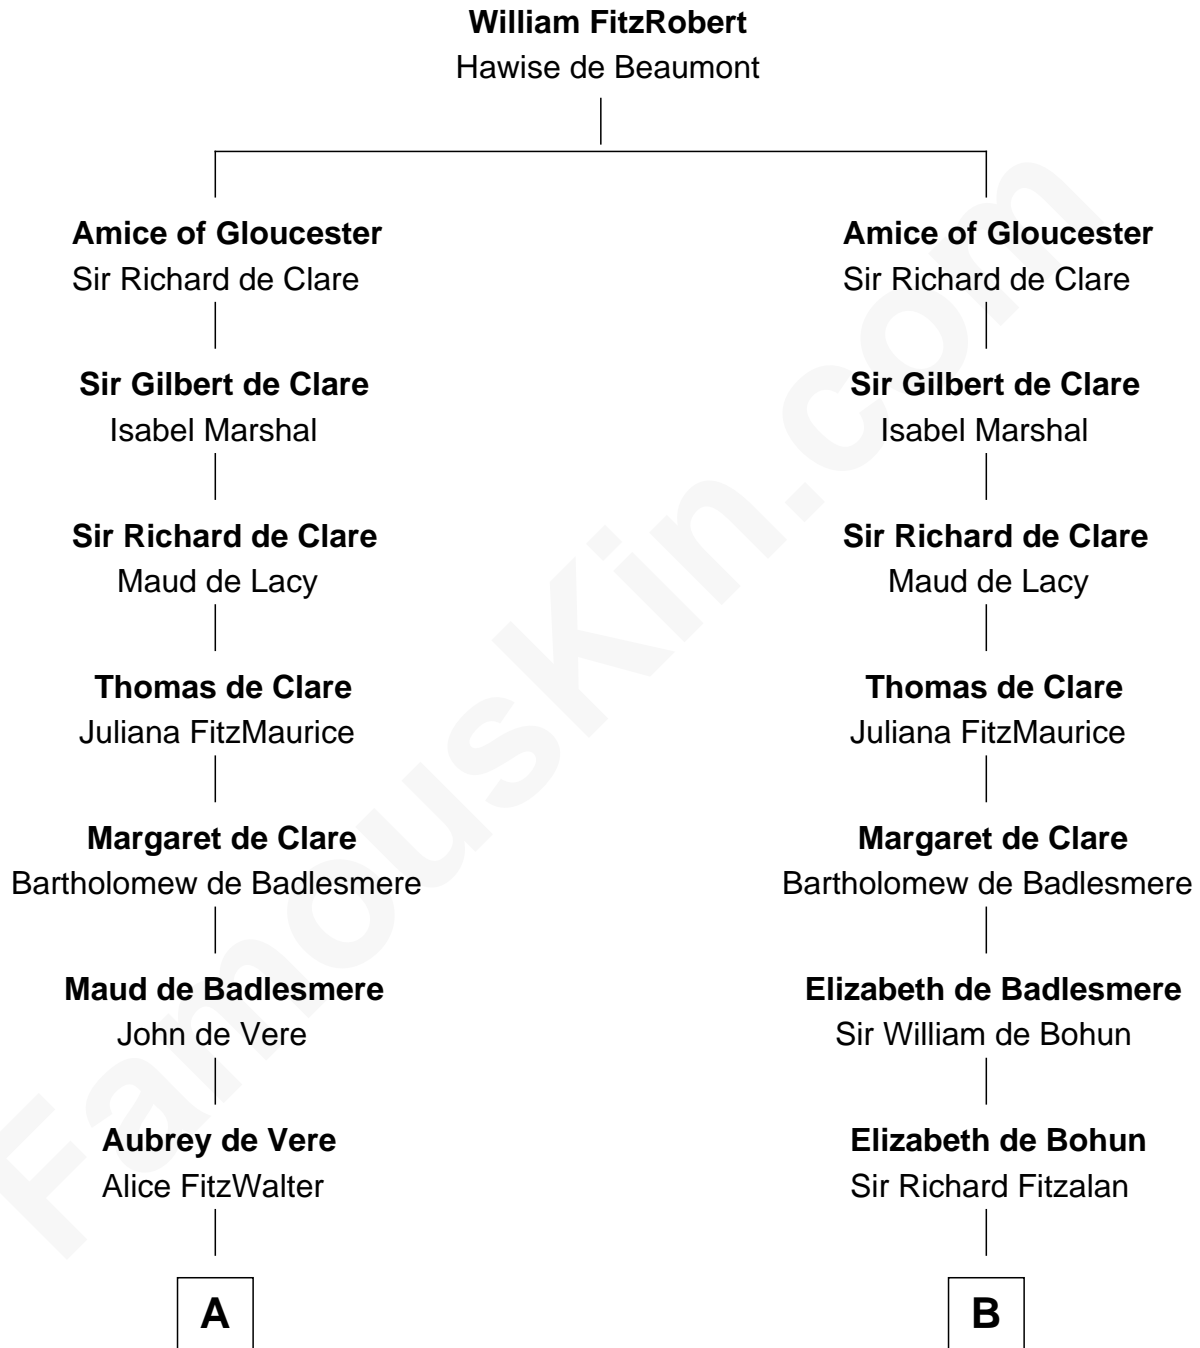

FamousKin.com
Relationship Chart of
James Russell Lowell
American "Fireside" Poet

19th cousin 2 times removed of

James Madison
4th U.S. President

C

Sarah Turell
Noah Champney

Sarah Champney
Rev. John Lowell

John Lowell
Rebecca Russell

Rev. Charles Lowell
Harriet Brackett Spence

James Russell Lowell
American "Fireside" Poet

D

Francis Conway
Rebecca Catlett

Eleanor Rose Conway
James Madison

James Madison
4th U.S. President