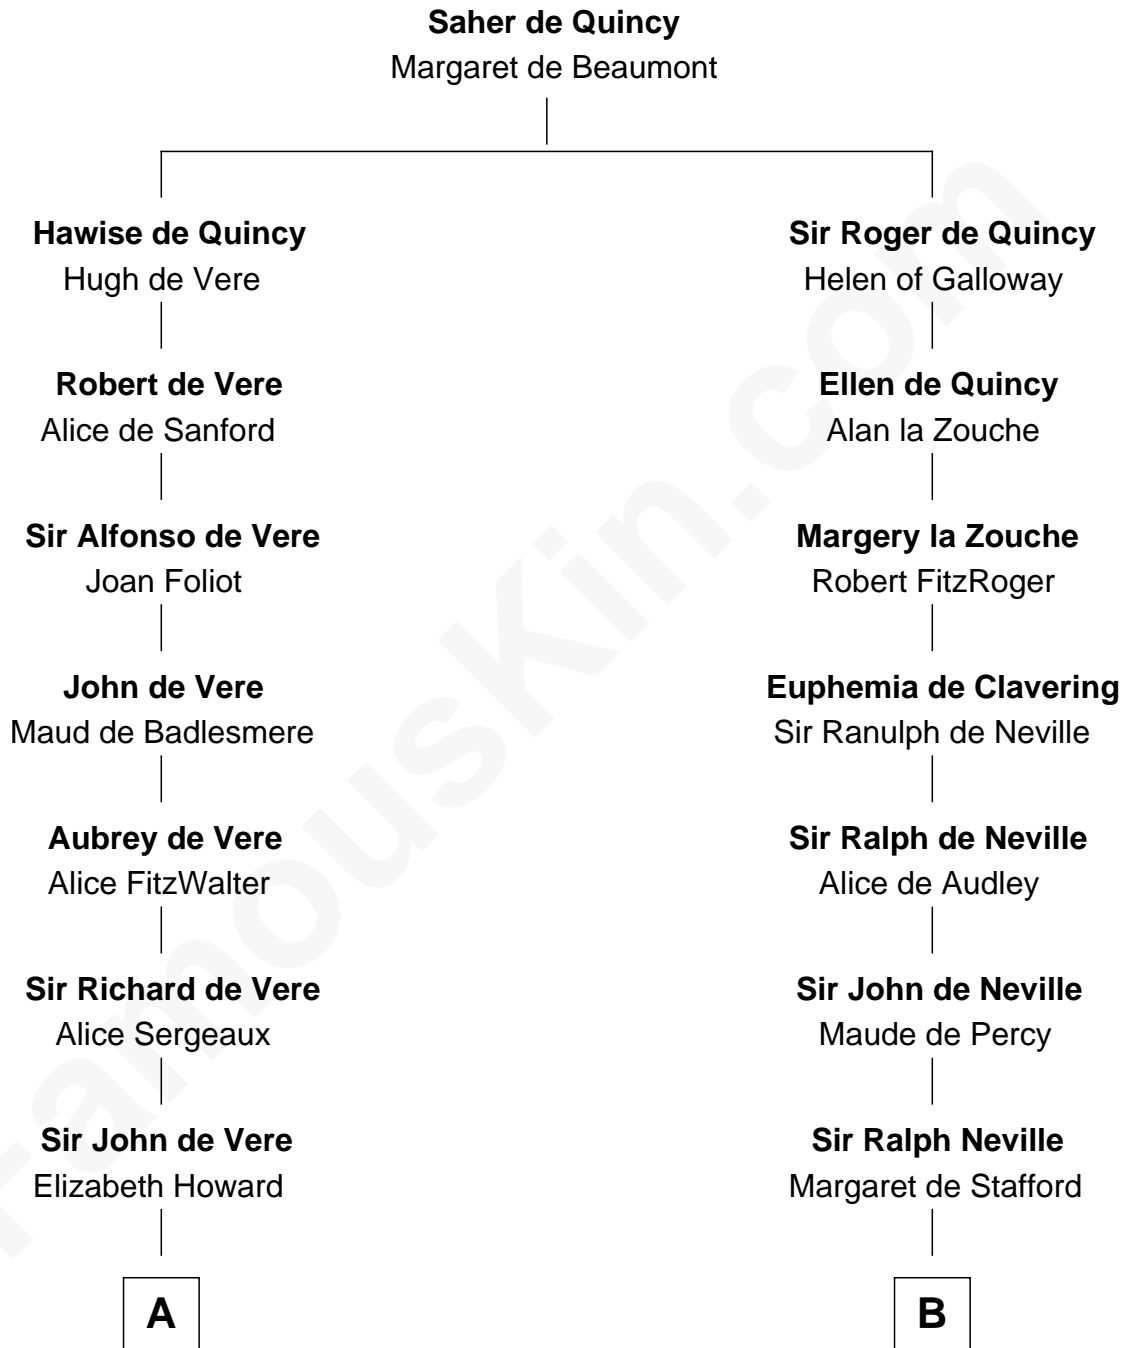

FamousKin.com
Relationship Chart of
James Russell Lowell
American "Fireside" Poet

18th cousin 1 time removed of
James Madison
4th U.S. President

C

John Lowell
Rebecca Russell

Rev. Charles Lowell
Harriet Brackett Spence

James Russell Lowell
American "Fireside" Poet

D

Eleanor Rose Conway
James Madison

James Madison
4th U.S. President

FamousKin.com