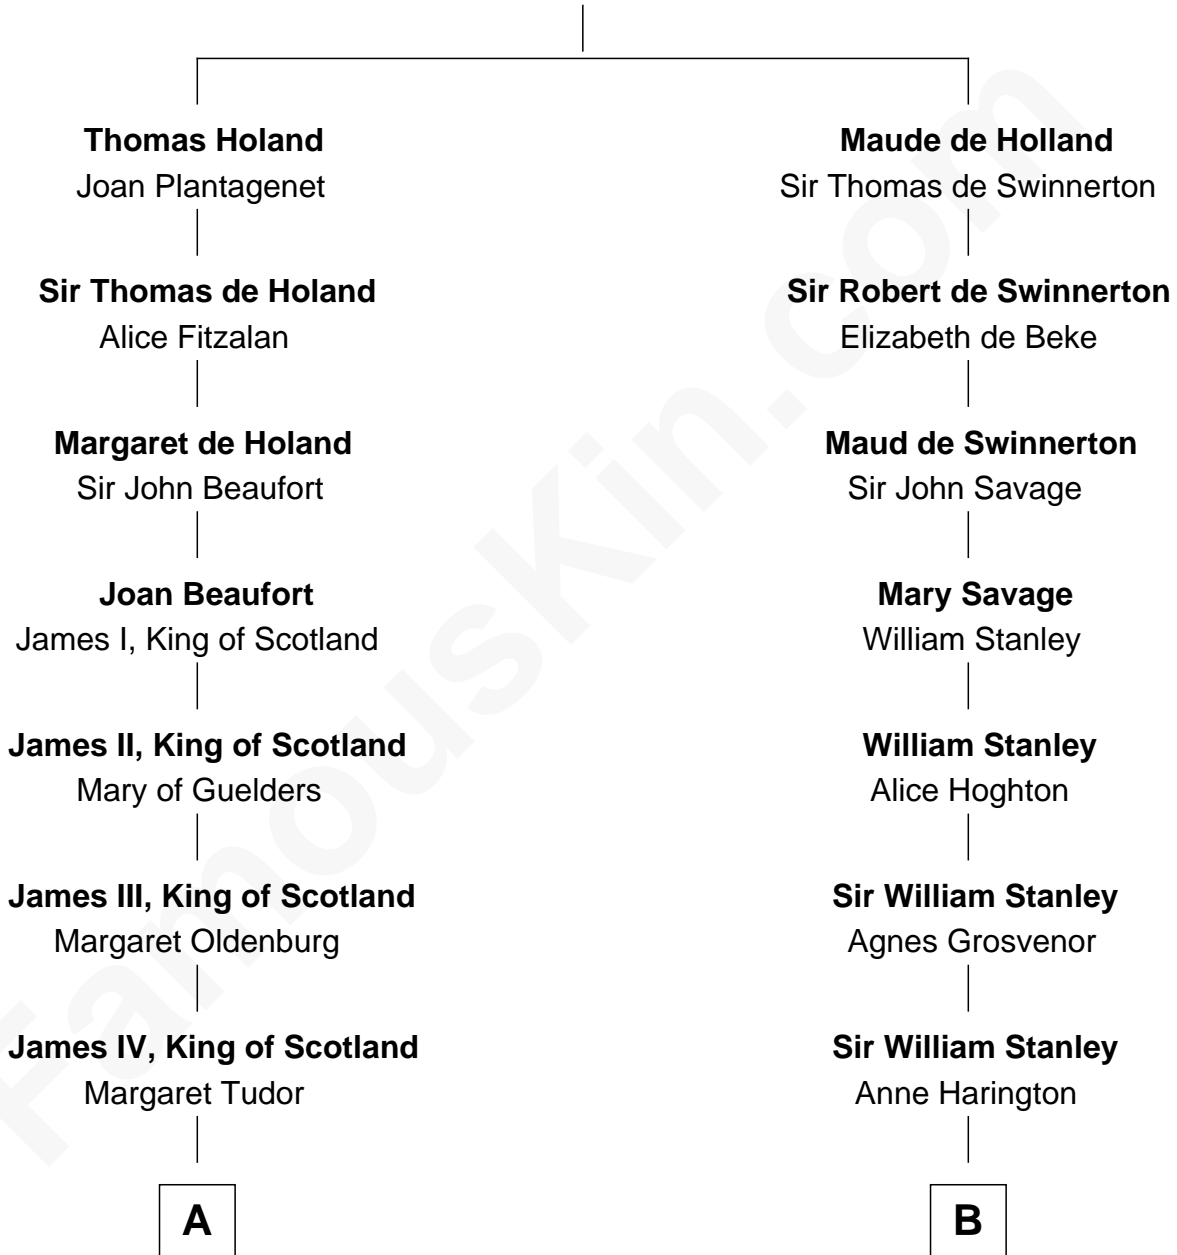

FamousKin.com
Relationship Chart of
James Russell Lowell
American "Fireside" Poet

14th cousin 4 times removed of

James Madison
4th U.S. President

Sir Robert de Holland
 Maude la Zouche

C

Harriet Brackett Spence

Rev. Charles Lowell

James Russell Lowell

American "Fireside" Poet

FamousKin.com