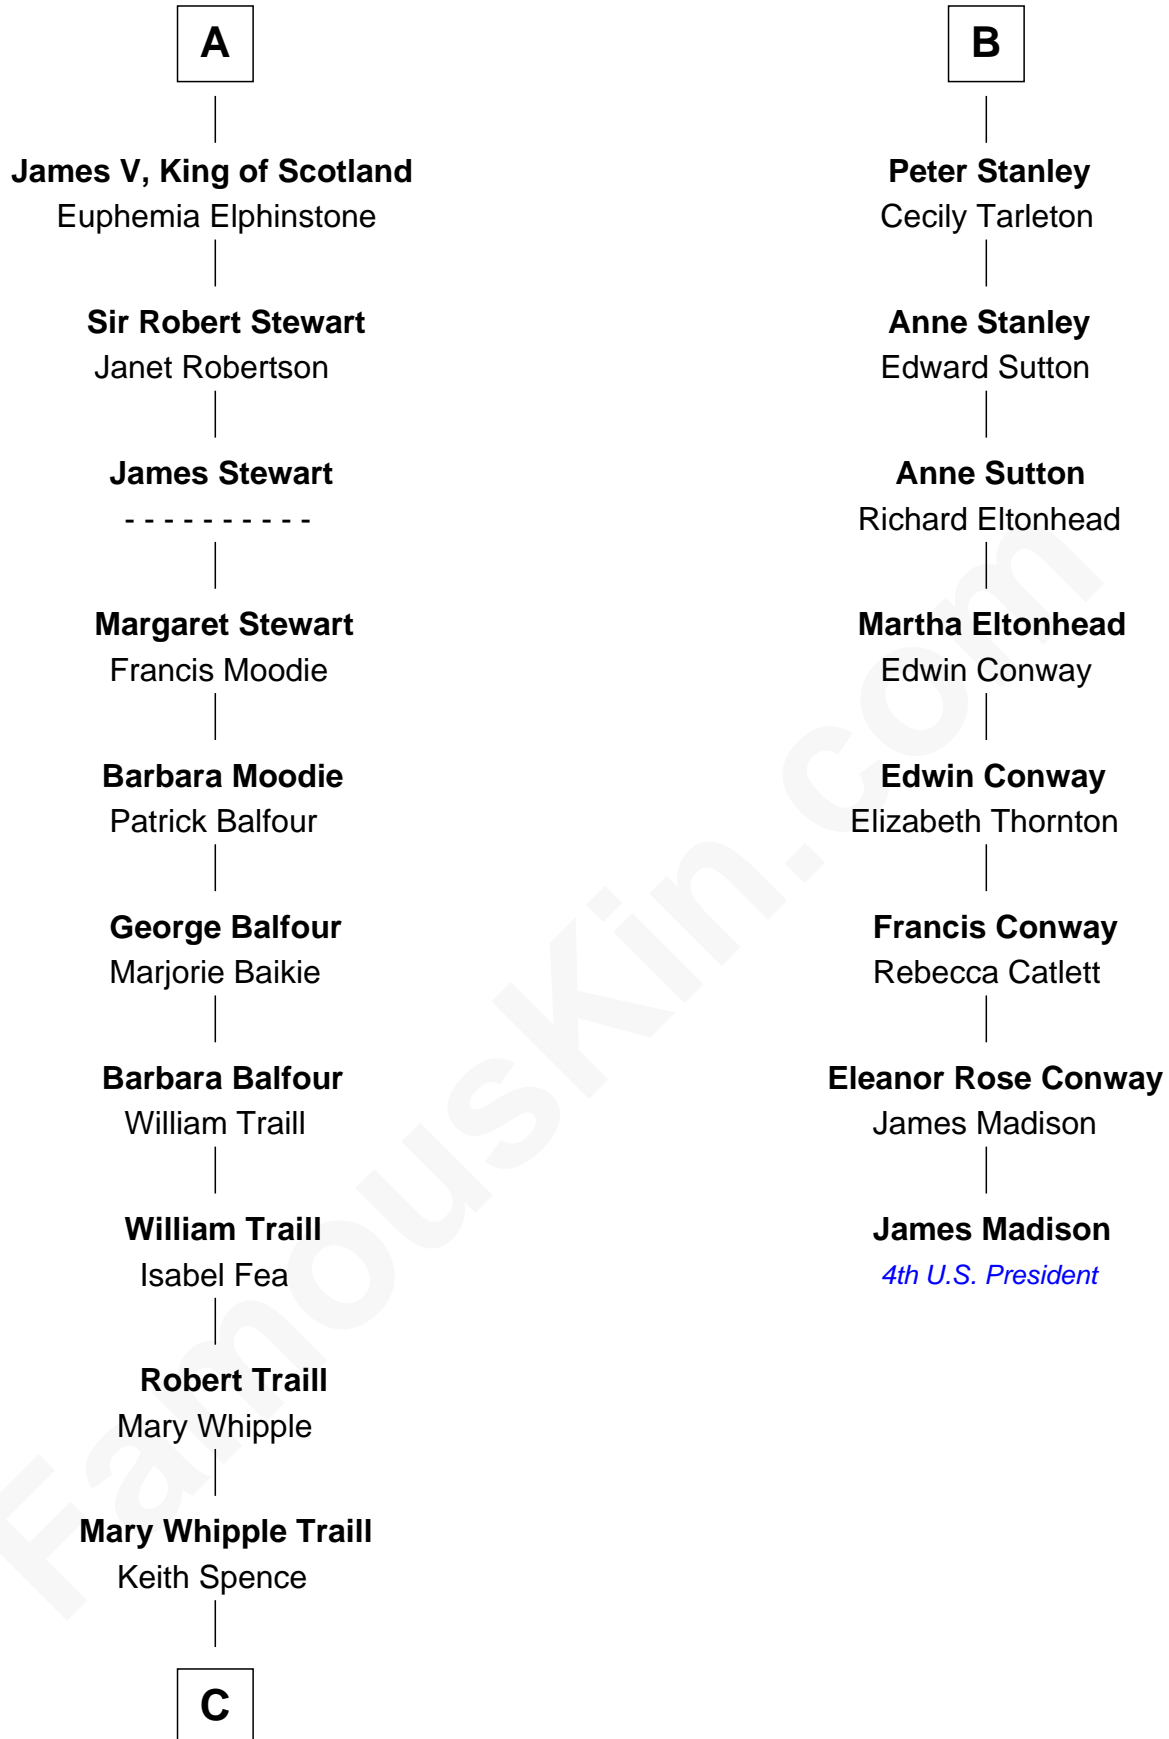

FamousKin.com
Relationship Chart of
James Russell Lowell
American "Fireside" Poet

14th cousin 4 times removed of

James Madison
4th U.S. President

Sir Robert de Holland
 Maude la Zouche

C

Harriet Brackett Spence