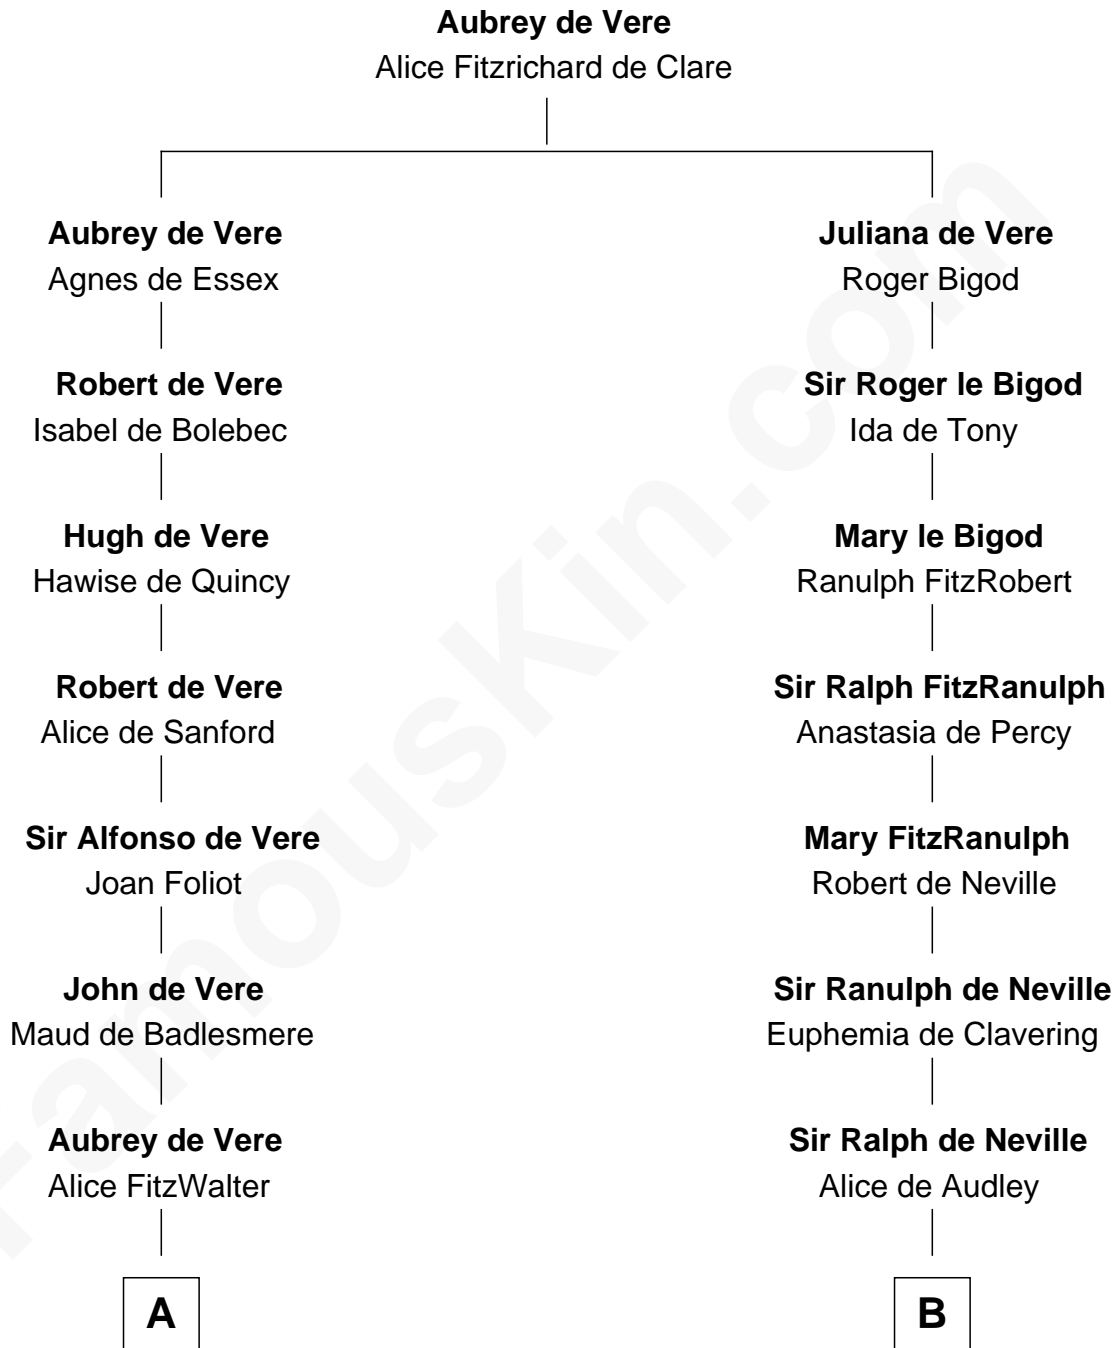

FamousKin.com
Relationship Chart of
James Russell Lowell
American "Fireside" Poet

20th cousin 1 time removed of
James Madison
4th U.S. President

C

Sarah Turell
Noah Champney

Sarah Champney
Rev. John Lowell

James Madison
4th U.S. President