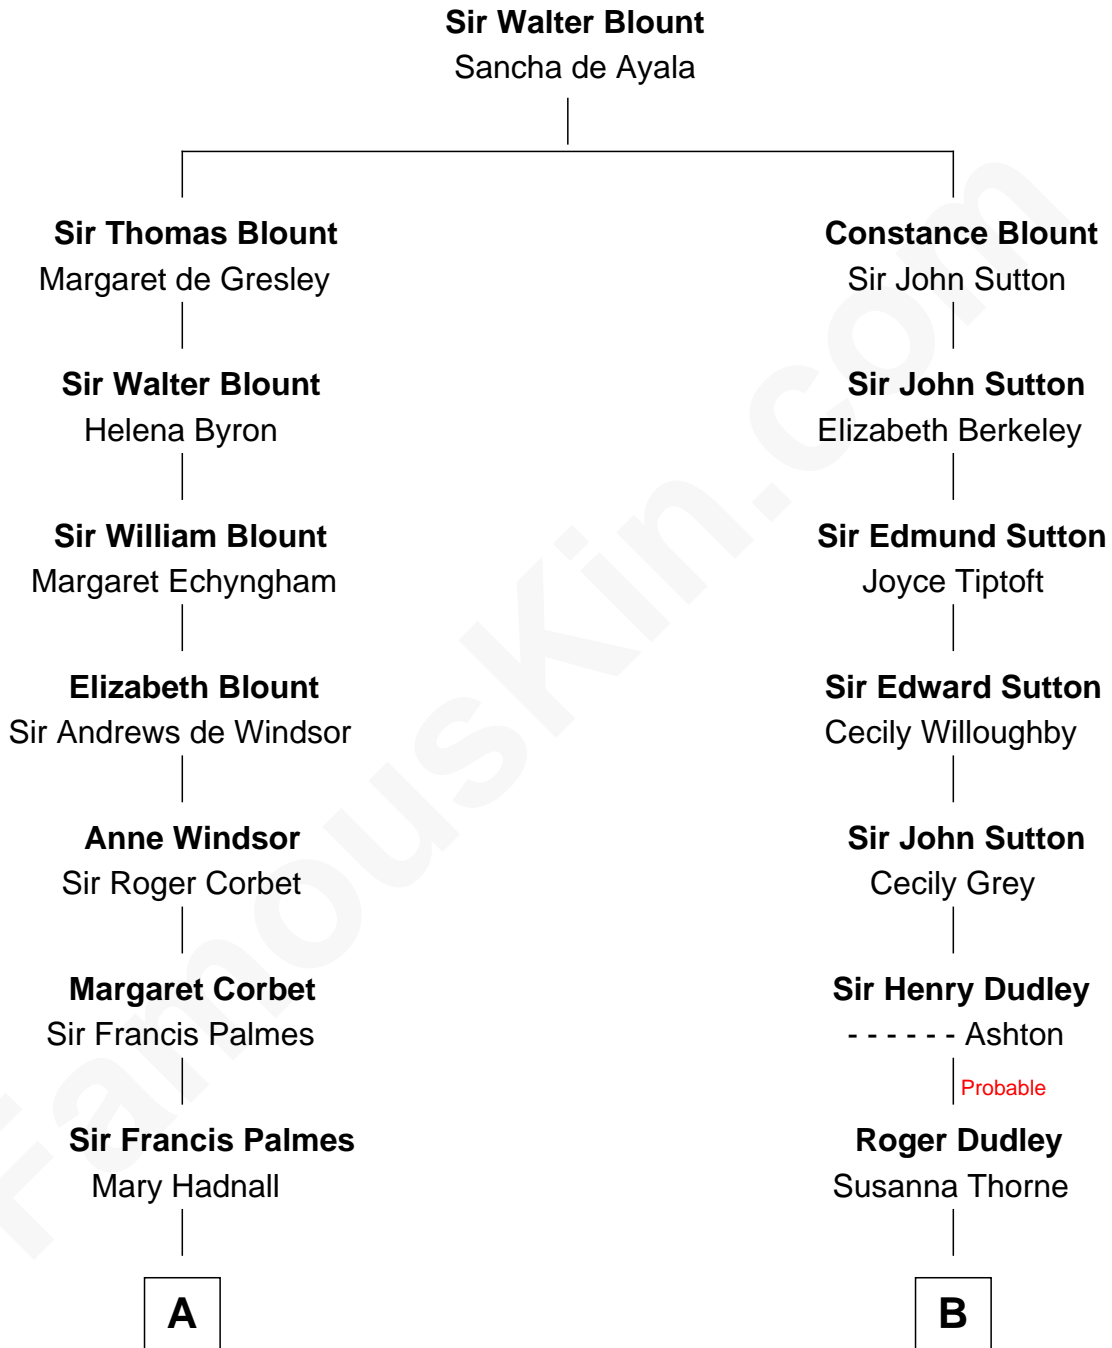

**FamousKin.com**  
**Relationship Chart of**  
**James Russell Lowell**  
*American "Fireside" Poet*

**14th cousin 4 times removed of**  
**Bill Weld**  
*68th Governor of Massachusetts*

C

David Weld

Mary Blake Nichols

Bill Weld

*68th Governor of Massachusetts*

FamousKin.com