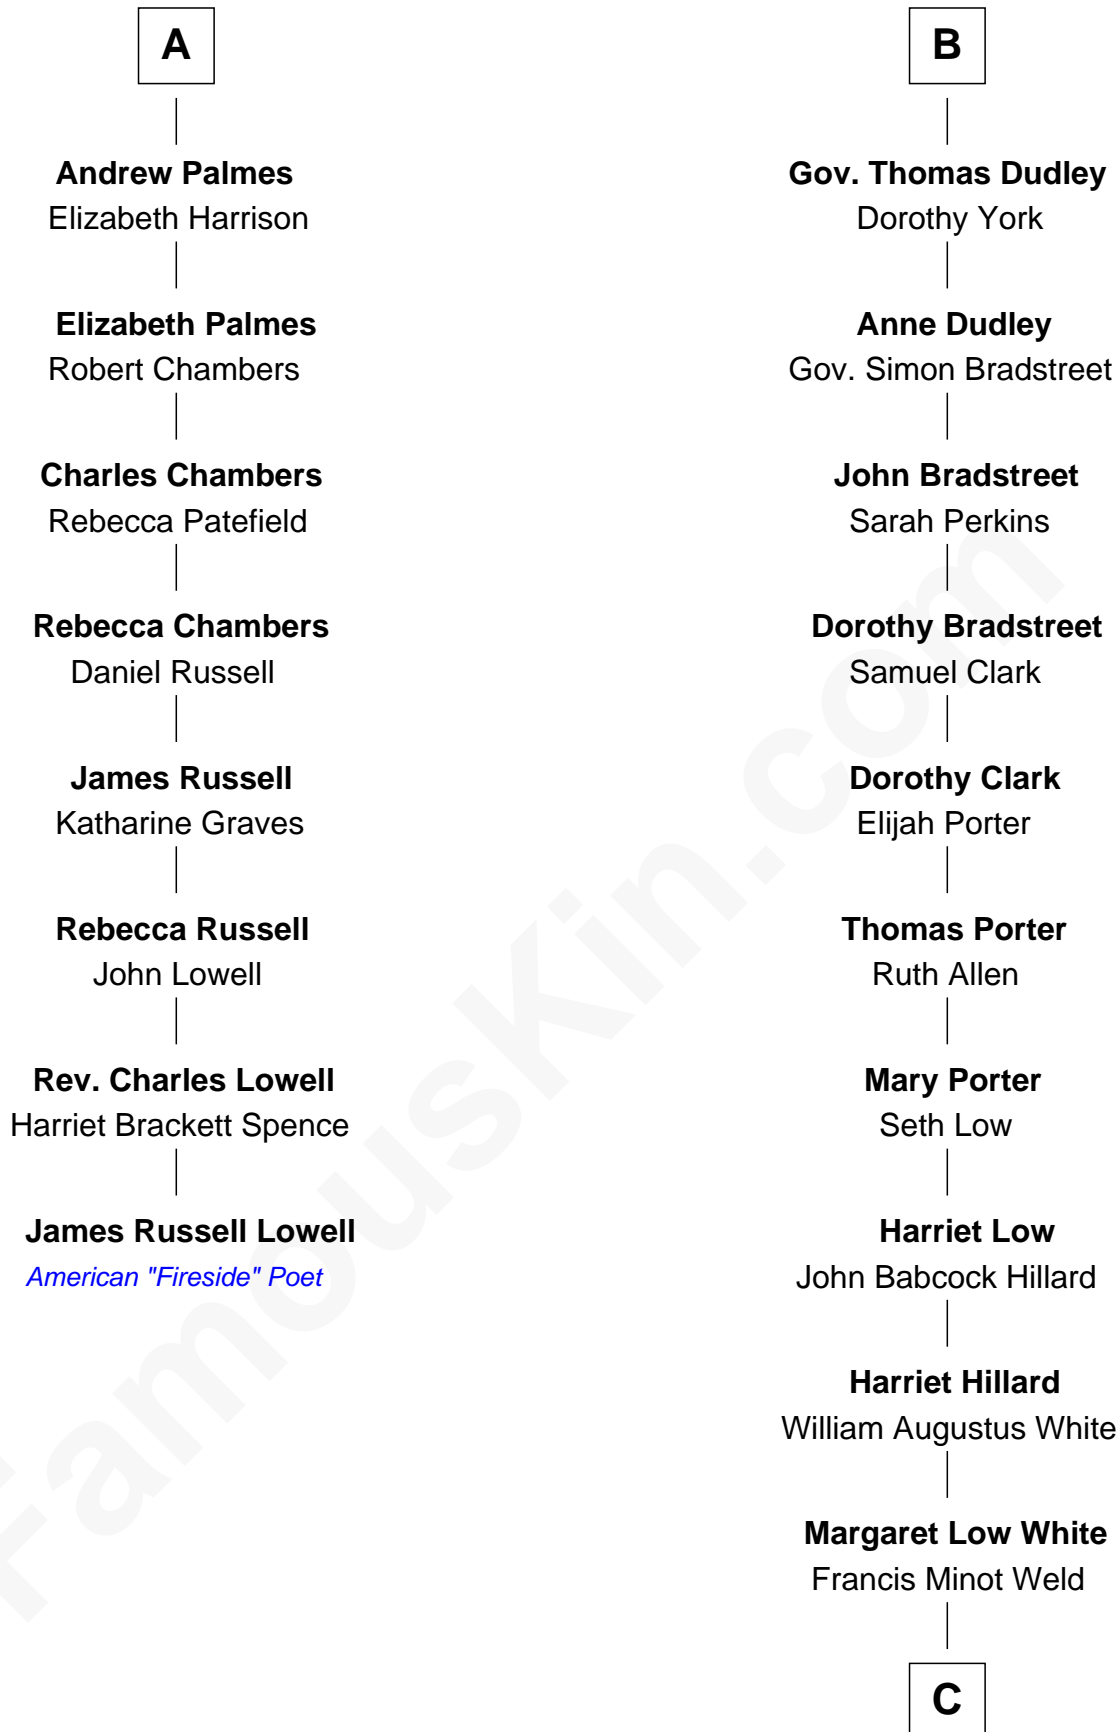

**FamousKin.com**  
**Relationship Chart of**  
**James Russell Lowell**  
*American "Fireside" Poet*

**14th cousin 4 times removed of**  
**Bill Weld**  
*68th Governor of Massachusetts*

C

David Weld

Mary Blake Nichols

Bill Weld

*68th Governor of Massachusetts*

FamousKin.com