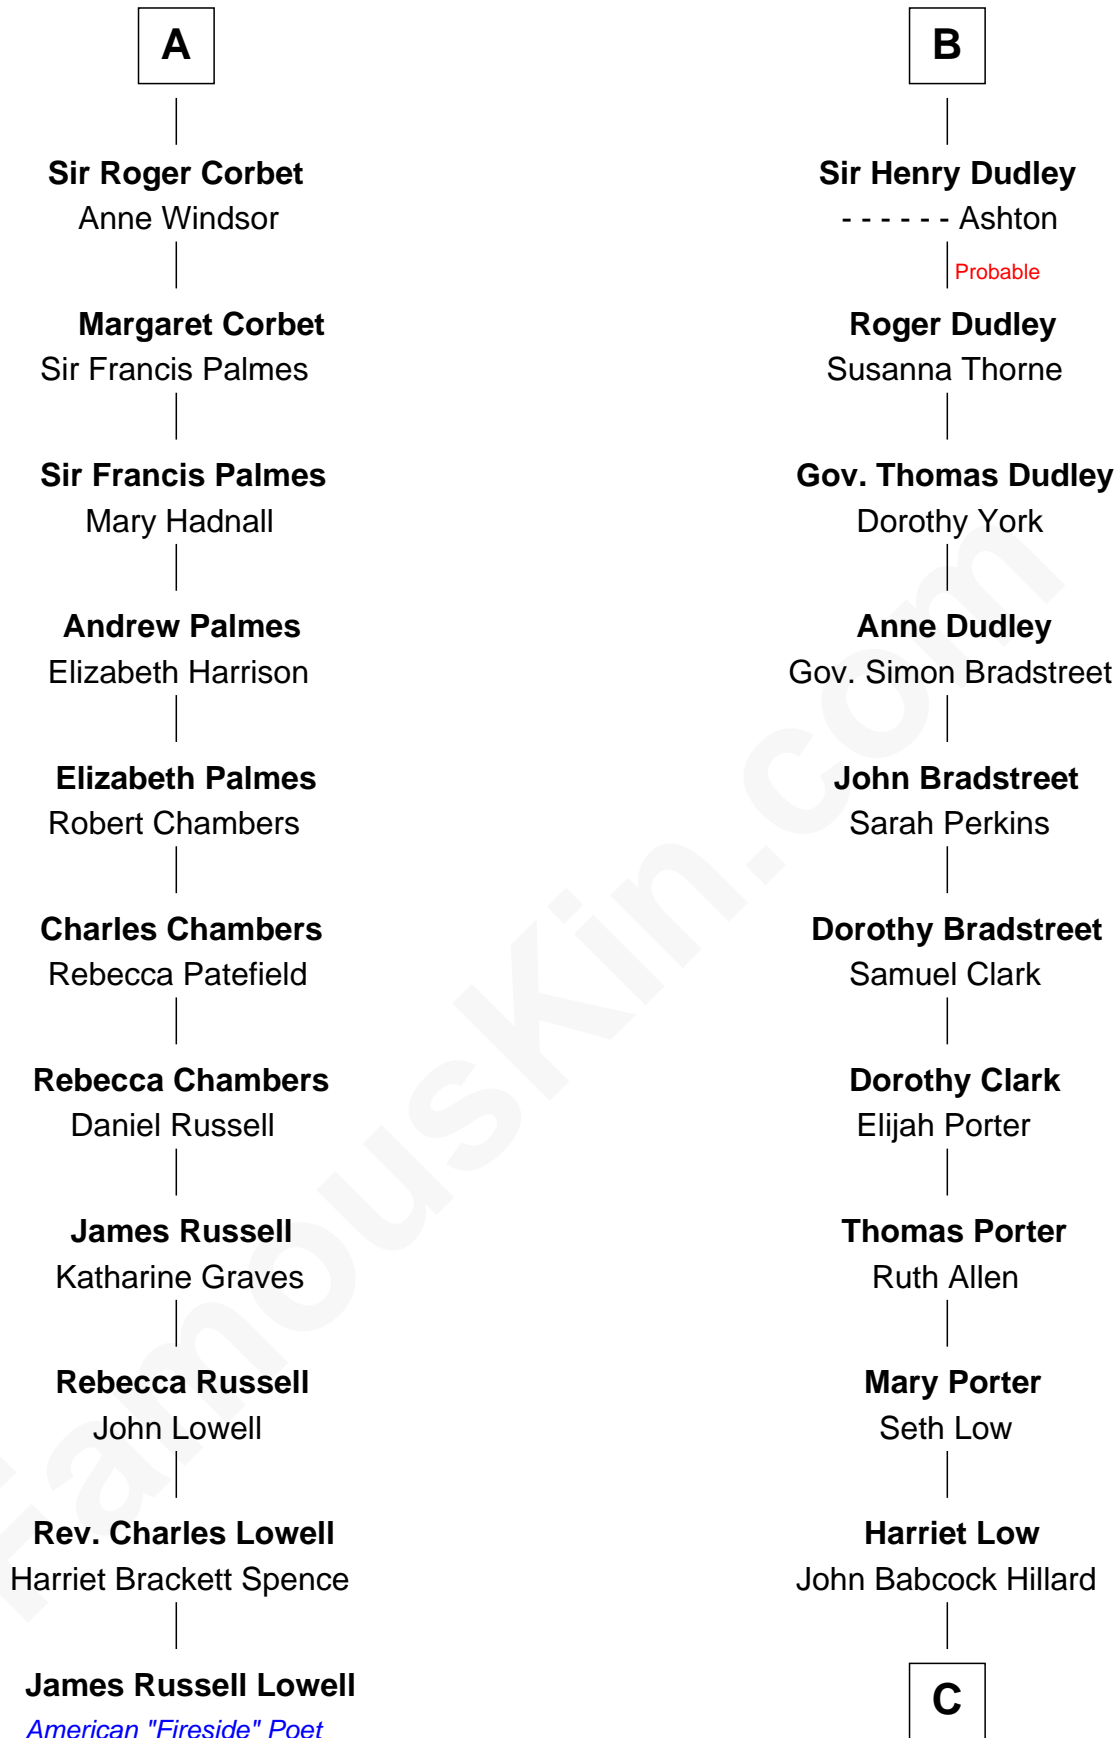

**FamousKin.com**  
**Relationship Chart of**  
**James Russell Lowell**  
*American "Fireside" Poet*

**17th cousin 3 times removed of**  
**Bill Weld**  
*68th Governor of Massachusetts*

**C**

—  
**Harriet Hillard**

William Augustus White

—  
**Margaret Low White**

Francis Minot Weld

—  
**David Weld**

Mary Blake Nichols

—  
**Bill Weld**

*68th Governor of Massachusetts*