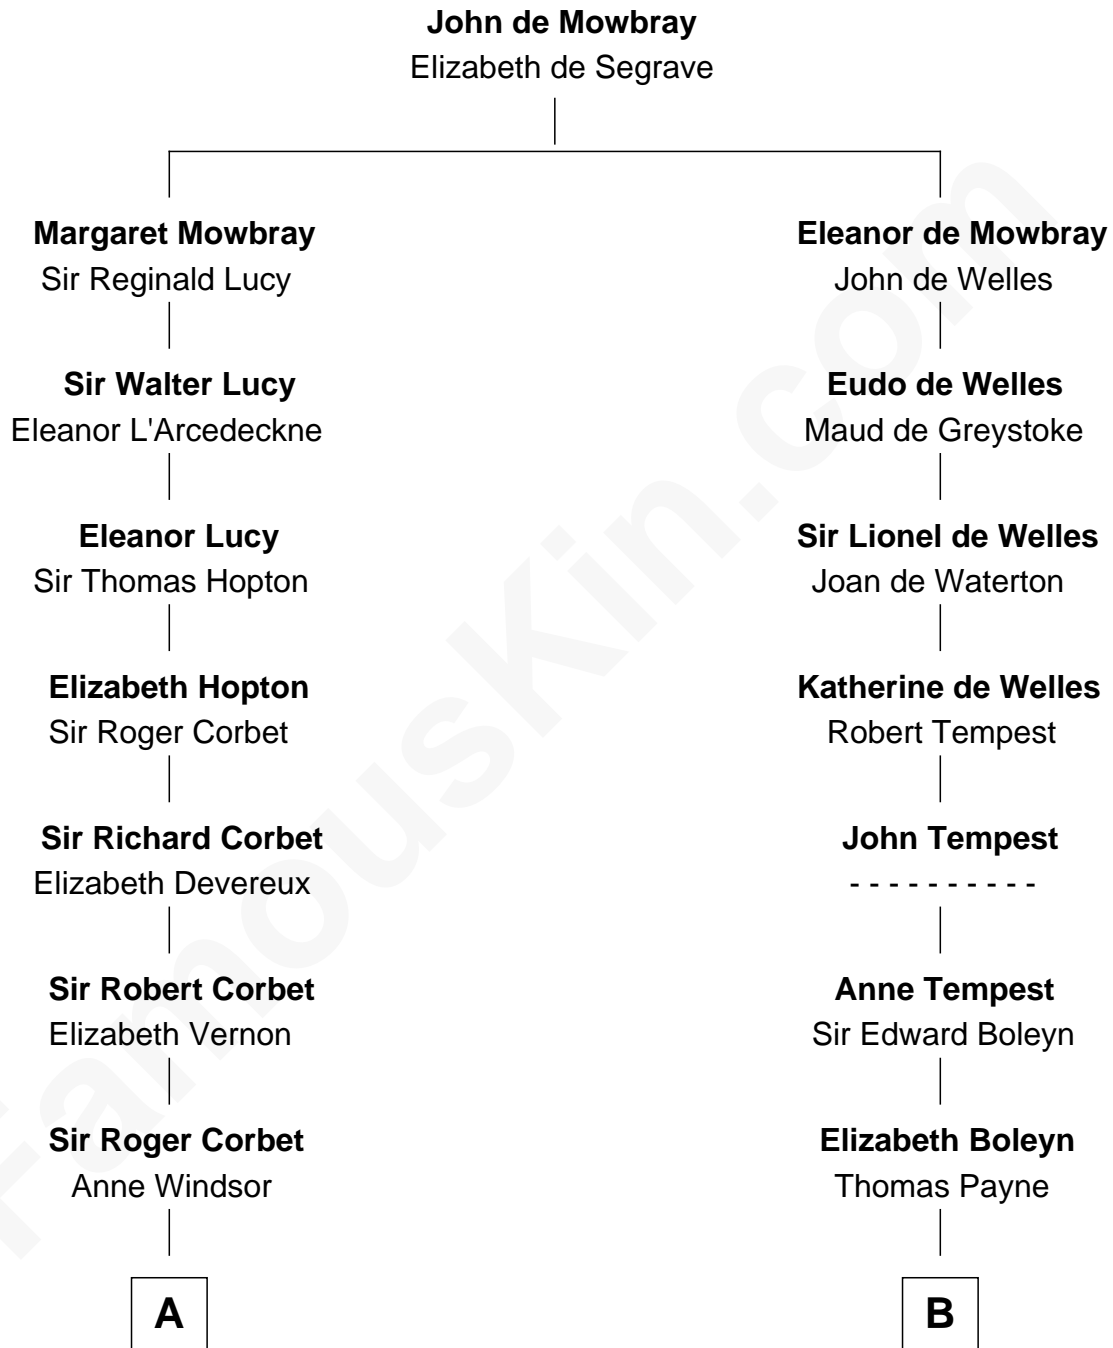

**FamousKin.com**  
**Relationship Chart of**  
**James Russell Lowell**  
*American "Fireside" Poet*

**16th cousin 4 times removed of**  
**Bill Weld**  
*68th Governor of Massachusetts*

**C**

—  
**John Gelston Floyd**

Julia Floyd DuBois

—  
**Cornelia DuBois Floyd**

John Treadwell Nichols

—  
**Mary Blake Nichols**

David Weld

—  
**Bill Weld**

*68th Governor of Massachusetts*

FamousKin.com