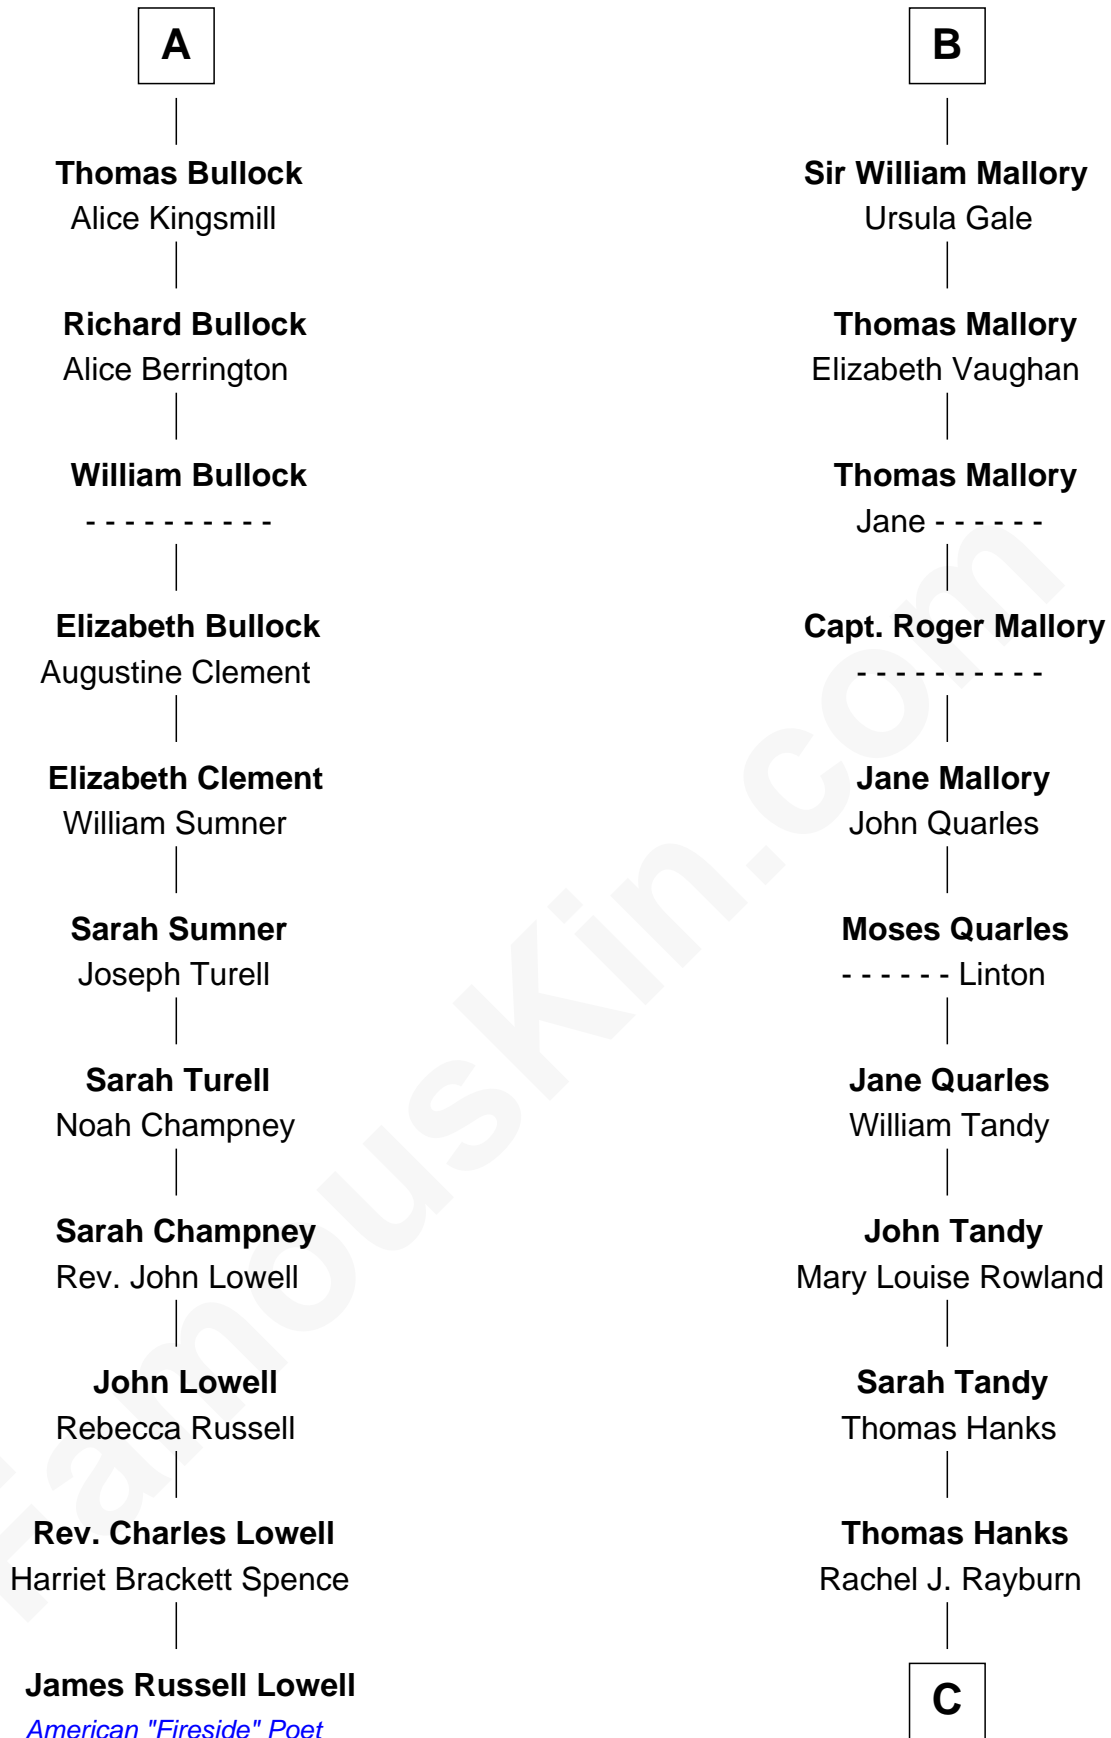

FamousKin.com

Relationship Chart of

James Russell Lowell

American "Fireside" Poet

17th cousin 3 times removed of

Tom Hanks
Movie Actor

C

Daniel Boone Hanks
Mary Catherine Mefford

Ernest Buel Hanks
Gladys Hilda Ball

Amos Mefford Hanks
Janet Marylyn Frager

Tom Hanks
Movie Actor

FamousKin.com