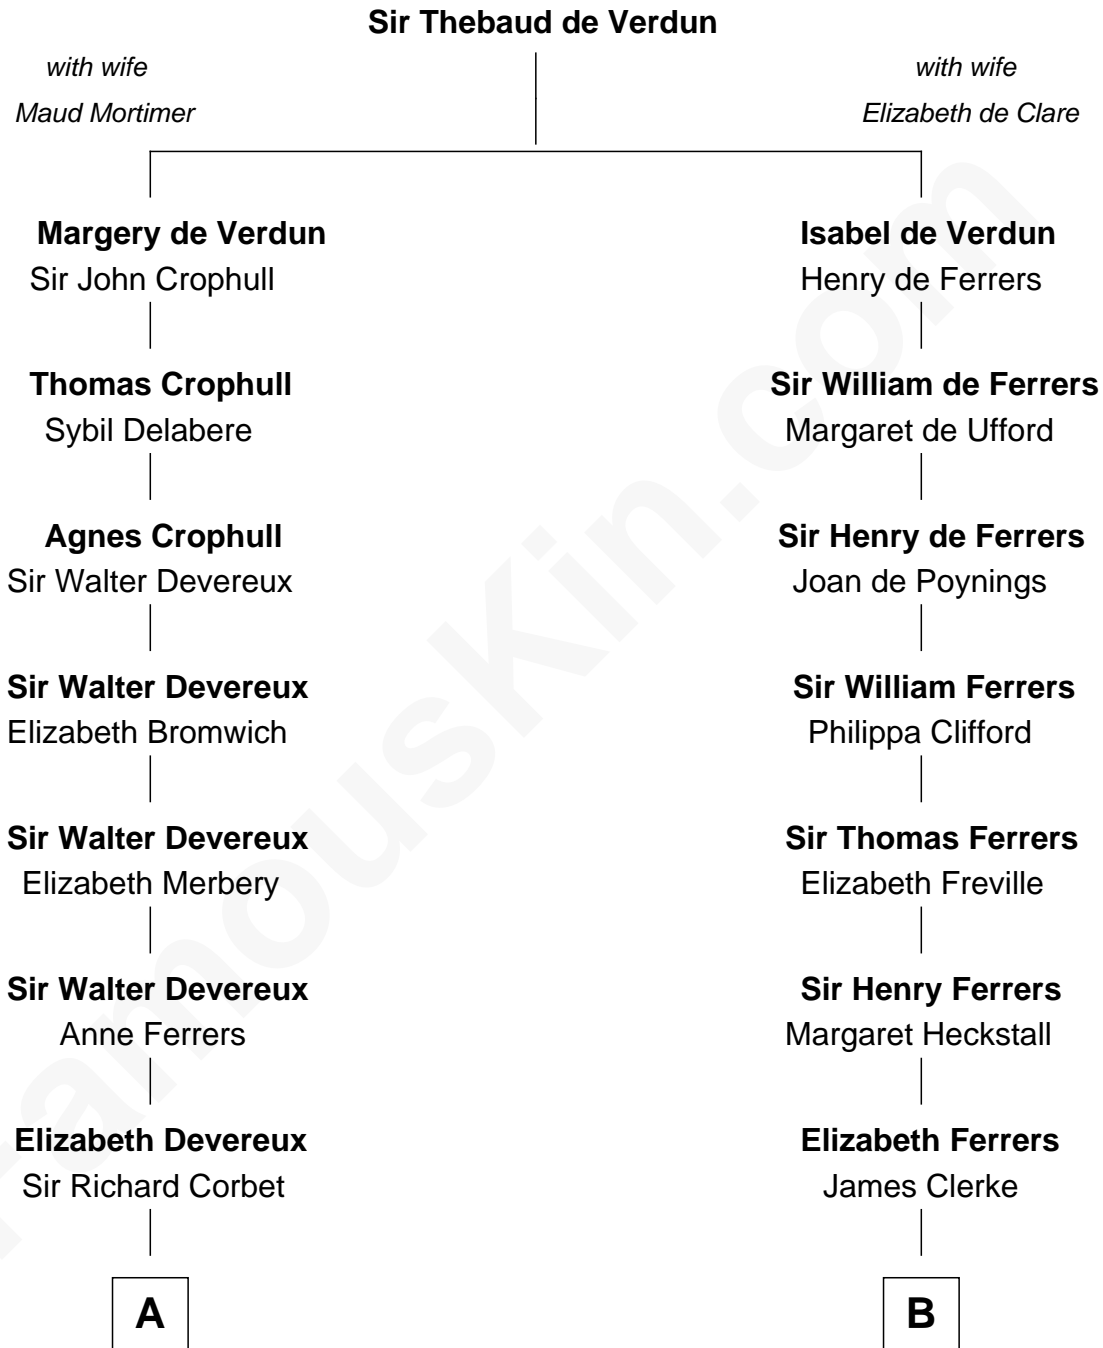

FamousKin.com
Relationship Chart of
James Russell Lowell
American "Fireside" Poet

18th cousin 3 times removed of
Tuesday Weld
TV and Movie Actress

C

Rev. Charles Lowell
Harriet Brackett Spence

James Russell Lowell
American "Fireside" Poet

D

Alfred Rodman
Anna Lothrop Motley

Eloise Rodman
Stephen Minot Weld

Edward Motley Weld
Sarah Lothrop King

Lothrop Motley Weld
Yosene Balfour Ker

Tuesday Weld
TV and Movie Actress

FamousKin.com