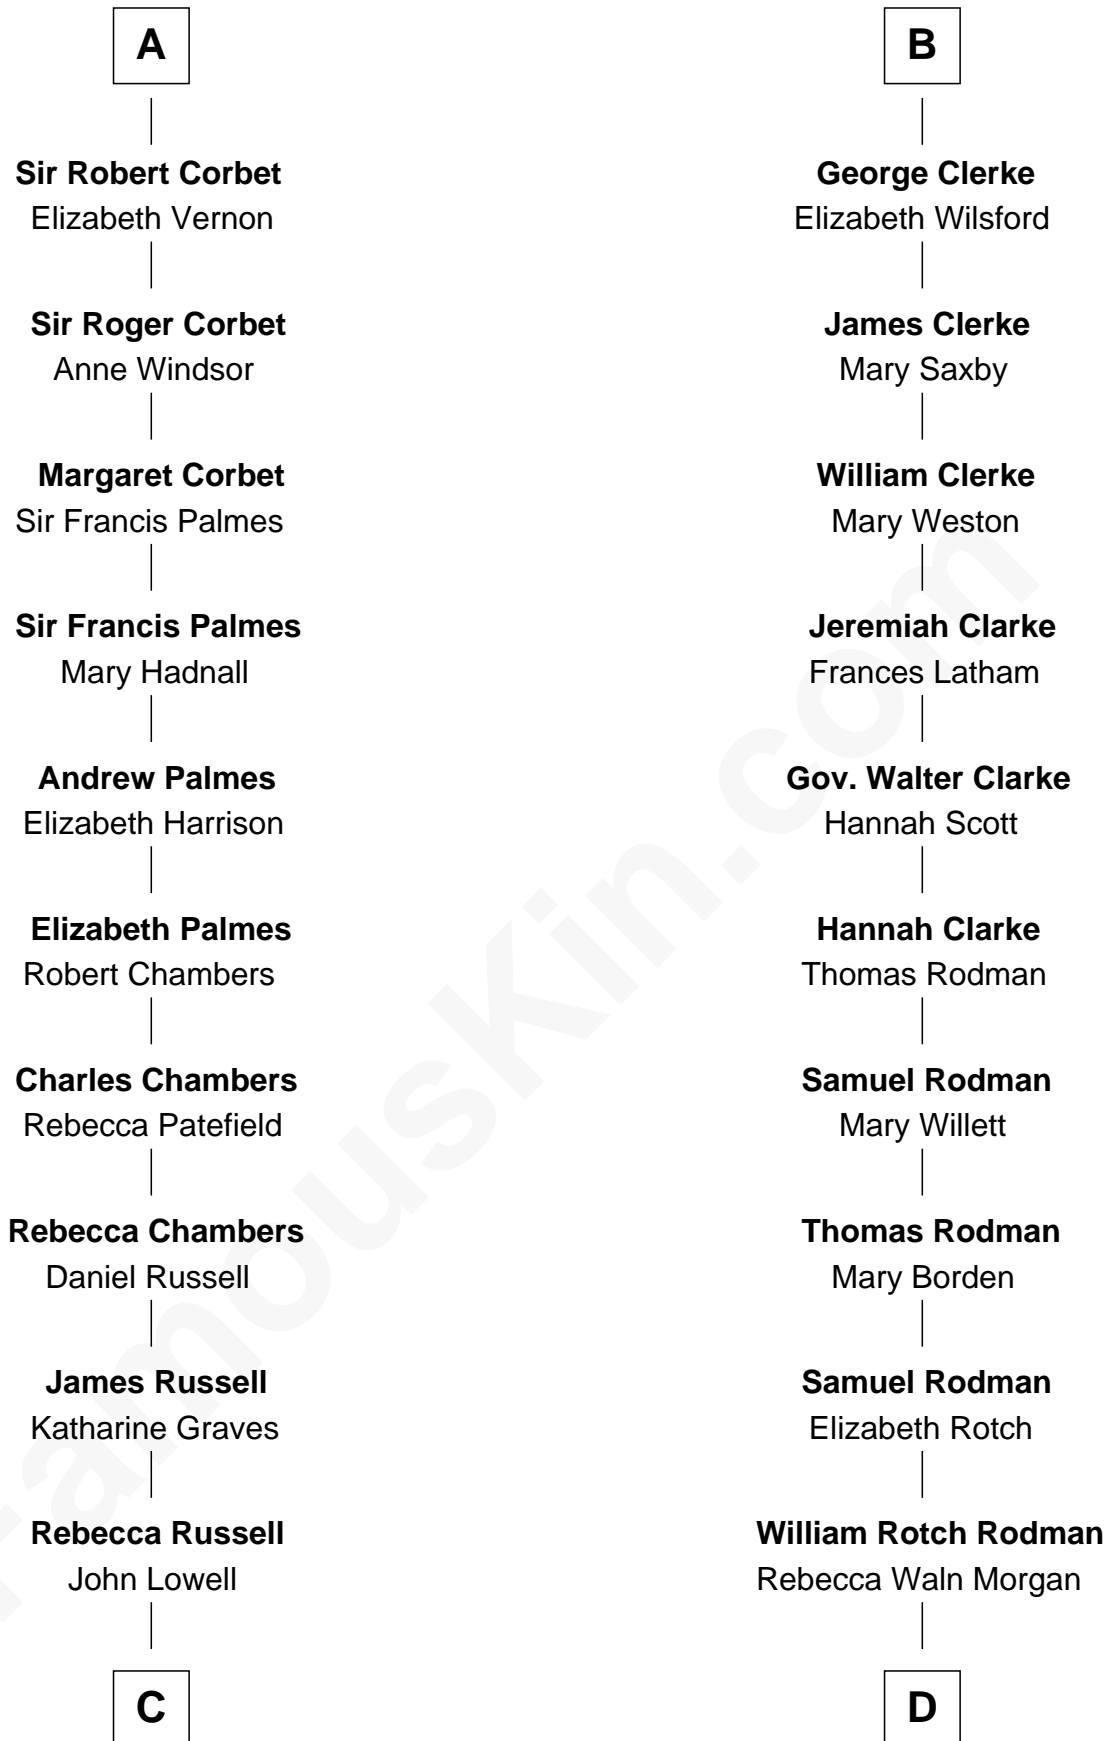

FamousKin.com
Relationship Chart of
James Russell Lowell
American "Fireside" Poet

18th cousin 3 times removed of
Tuesday Weld
TV and Movie Actress

C

Rev. Charles Lowell
Harriet Brackett Spence

James Russell Lowell
American "Fireside" Poet

D

Alfred Rodman
Anna Lothrop Motley

Eloise Rodman
Stephen Minot Weld

Edward Motley Weld
Sarah Lothrop King

Lothrop Motley Weld
Yosene Balfour Ker

Tuesday Weld
TV and Movie Actress

FamousKin.com