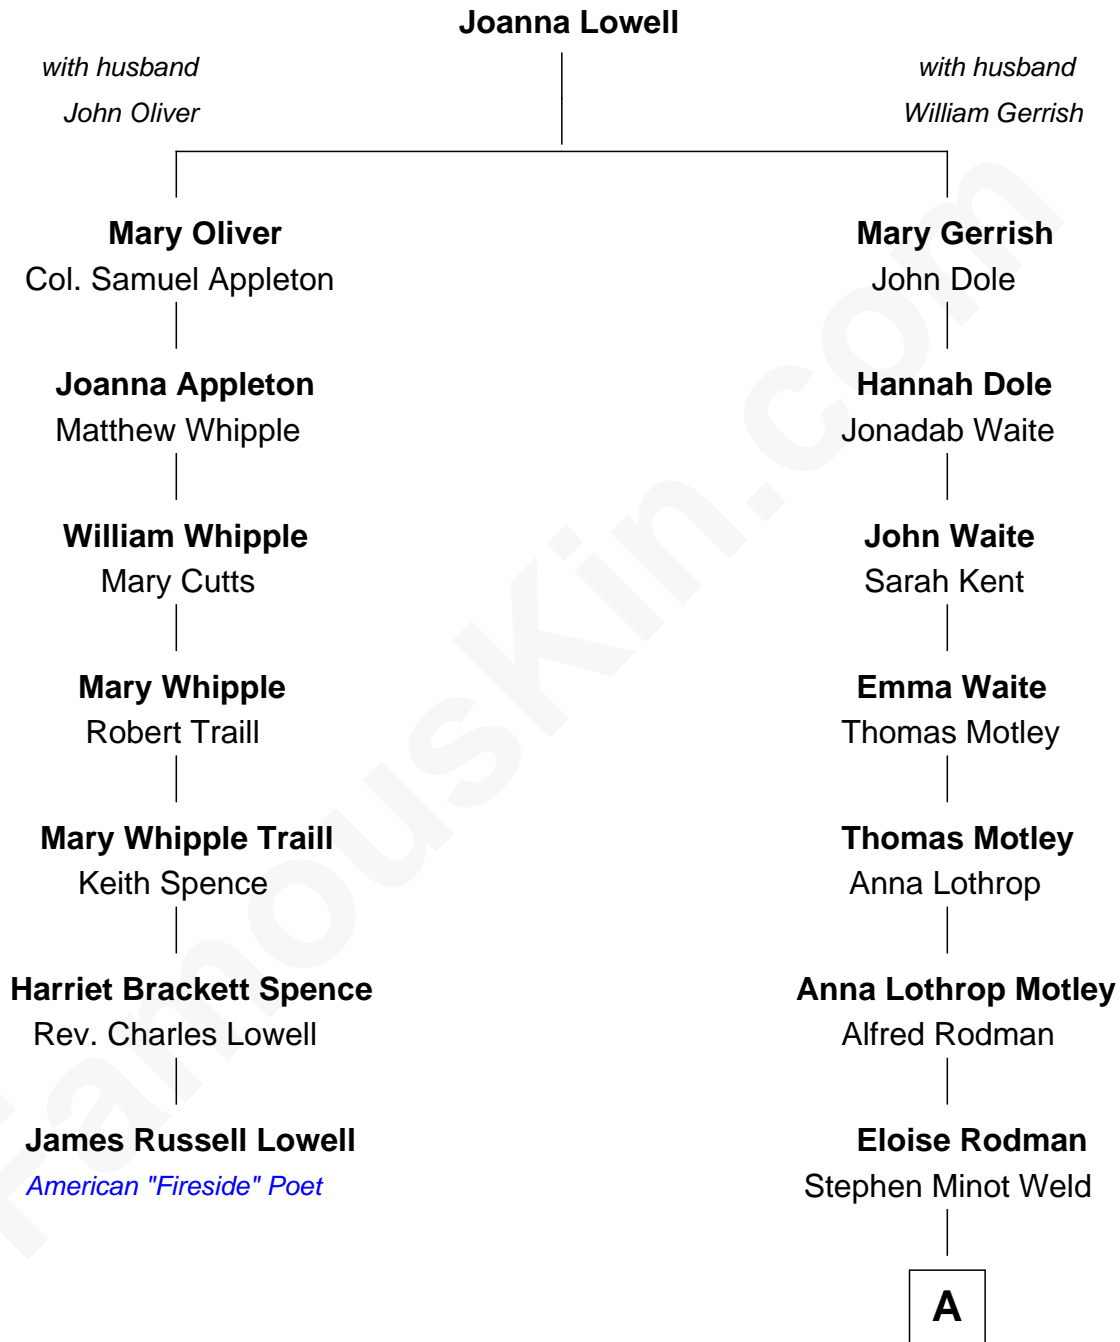

**FamousKin.com**  
**Relationship Chart of**  
**James Russell Lowell**  
*American "Fireside" Poet*

**6th cousin 3 times removed of**  
**Tuesday Weld**  
*TV and Movie Actress*

**A**

Edward Motley Weld

Sarah Lothrop King

Lothrop Motley Weld

Yosene Balfour Ker

Tuesday Weld

*TV and Movie Actress*

FamousKin.com