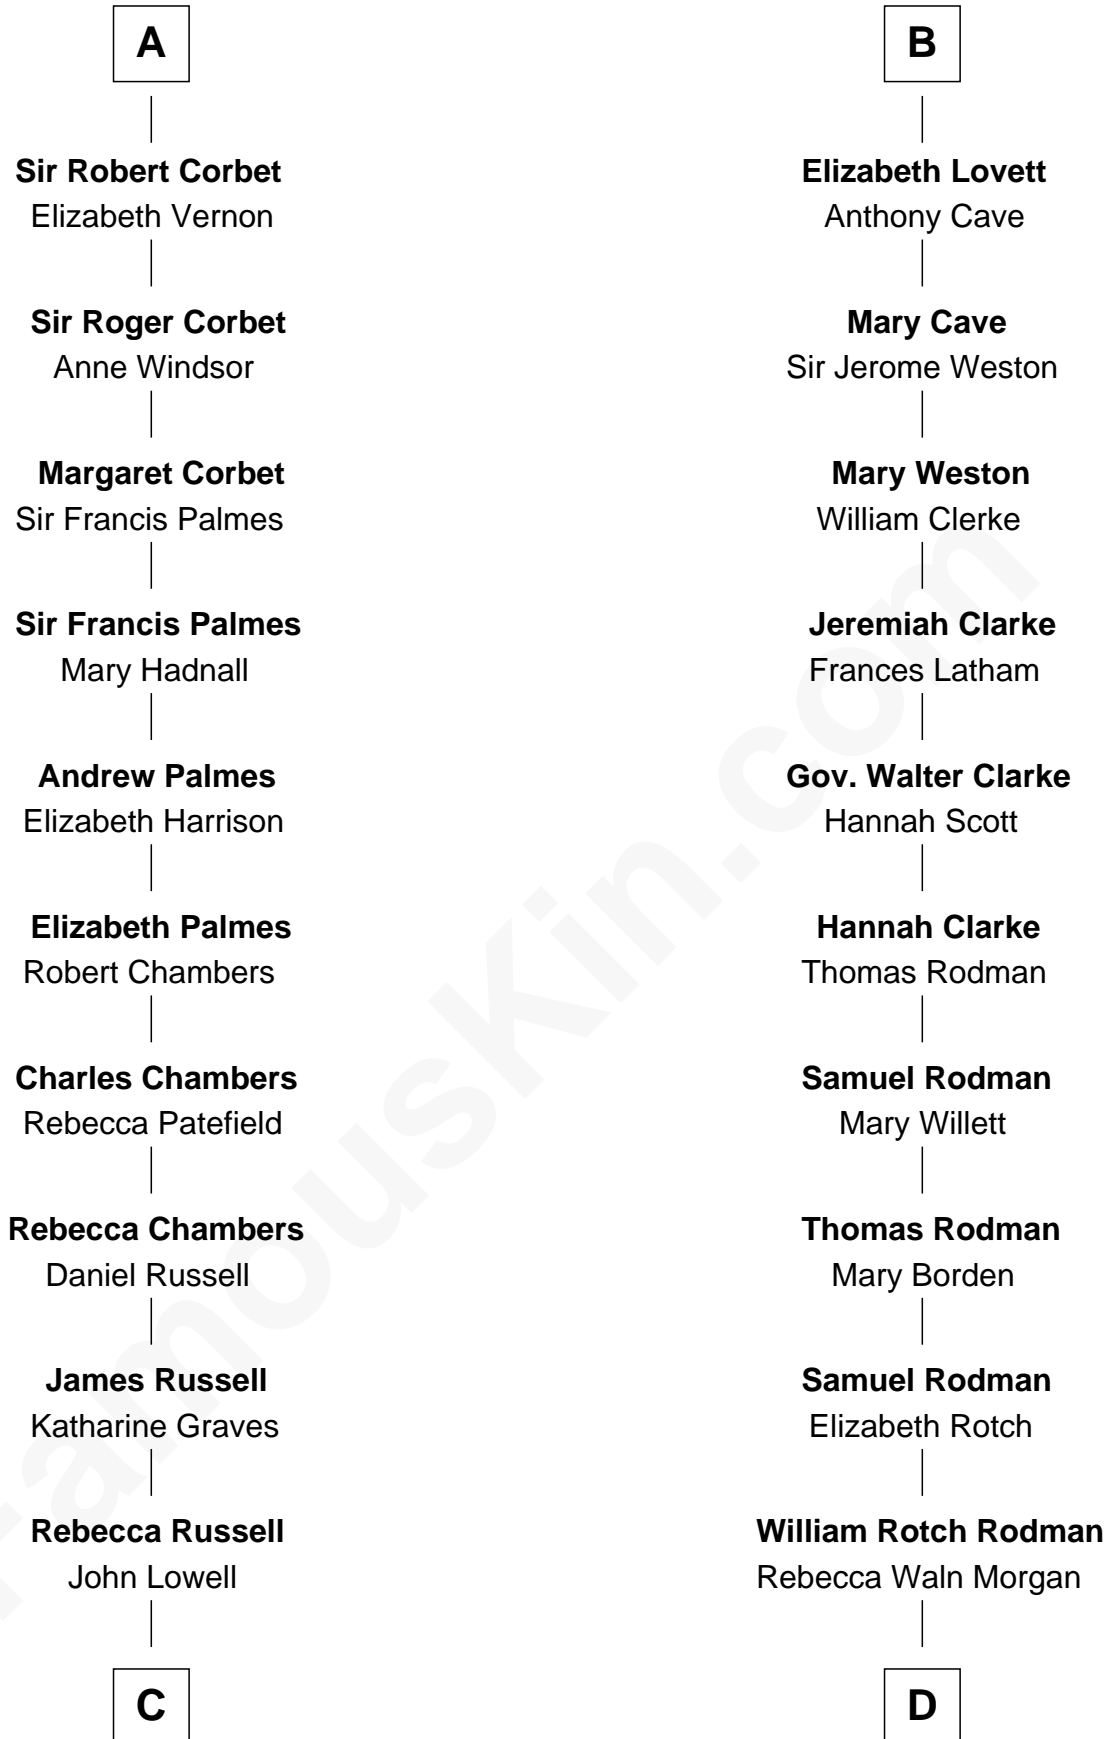

FamousKin.com
Relationship Chart of
James Russell Lowell
American "Fireside" Poet

18th cousin 3 times removed of

Tuesday Weld
TV and Movie Actress

C

Rev. Charles Lowell
Harriet Brackett Spence

James Russell Lowell
American "Fireside" Poet

D

Alfred Rodman
Anna Lothrop Motley

Eloise Rodman
Stephen Minot Weld

Edward Motley Weld
Sarah Lothrop King

Lothrop Motley Weld
Yosene Balfour Ker

Tuesday Weld
TV and Movie Actress

FamousKin.com