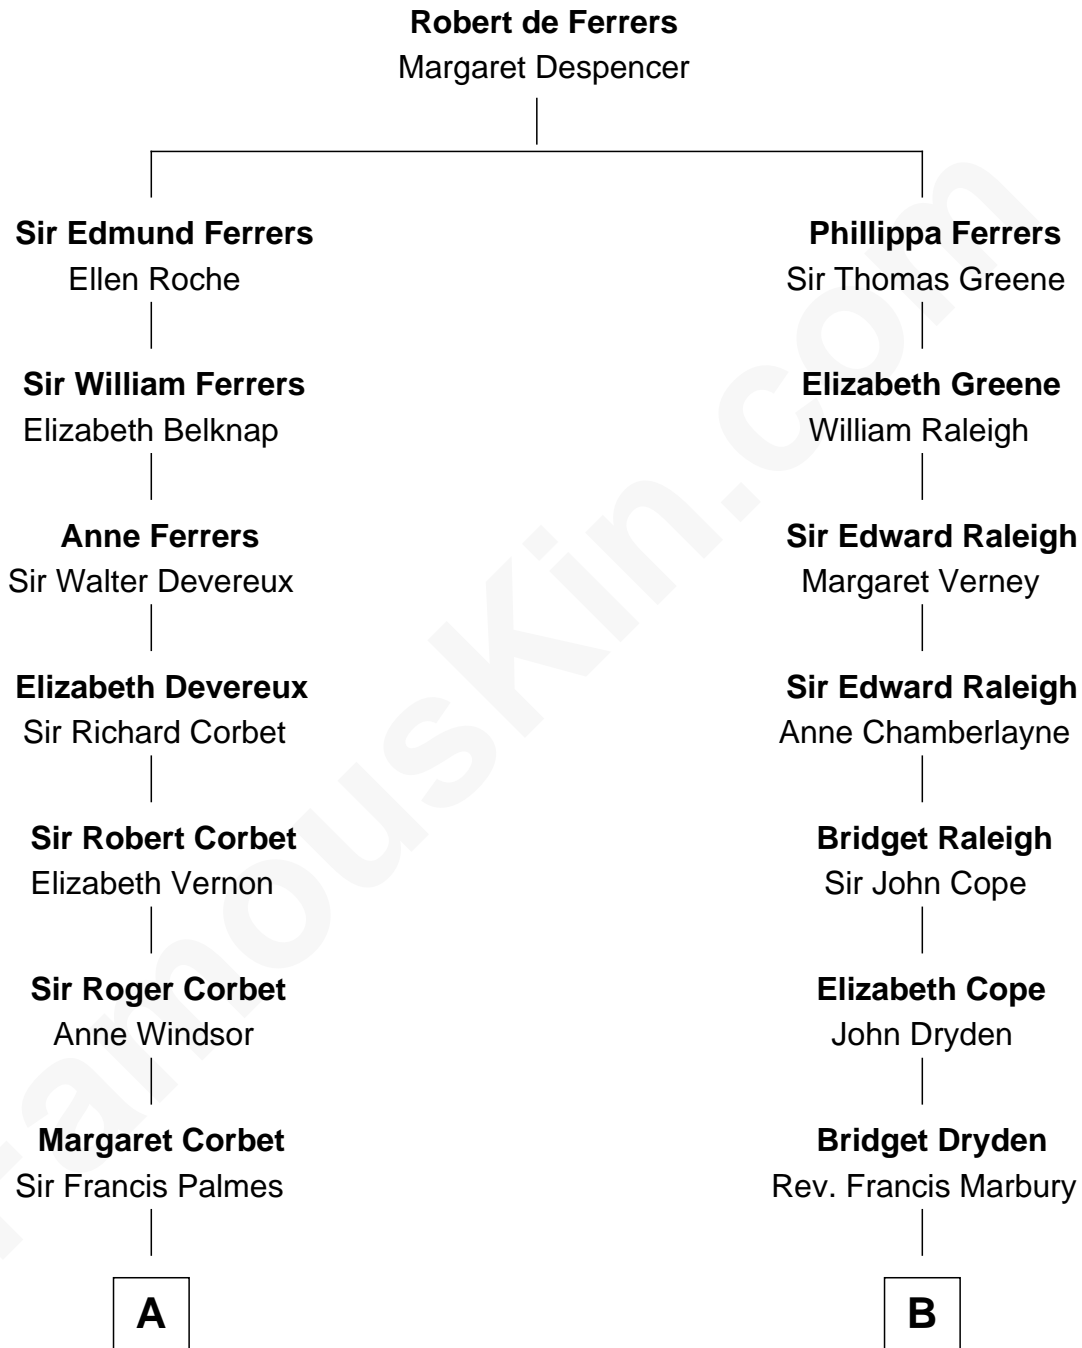

**FamousKin.com**  
**Relationship Chart of**  
**James Russell Lowell**  
*American "Fireside" Poet*

15th cousin 3 times removed of

**Tuesday Weld**  
*TV and Movie Actress*

**C**

**Lothrop Motley Weld**

Yosene Balfour Ker

**Tuesday Weld**

*TV and Movie Actress*

FamousKin.com