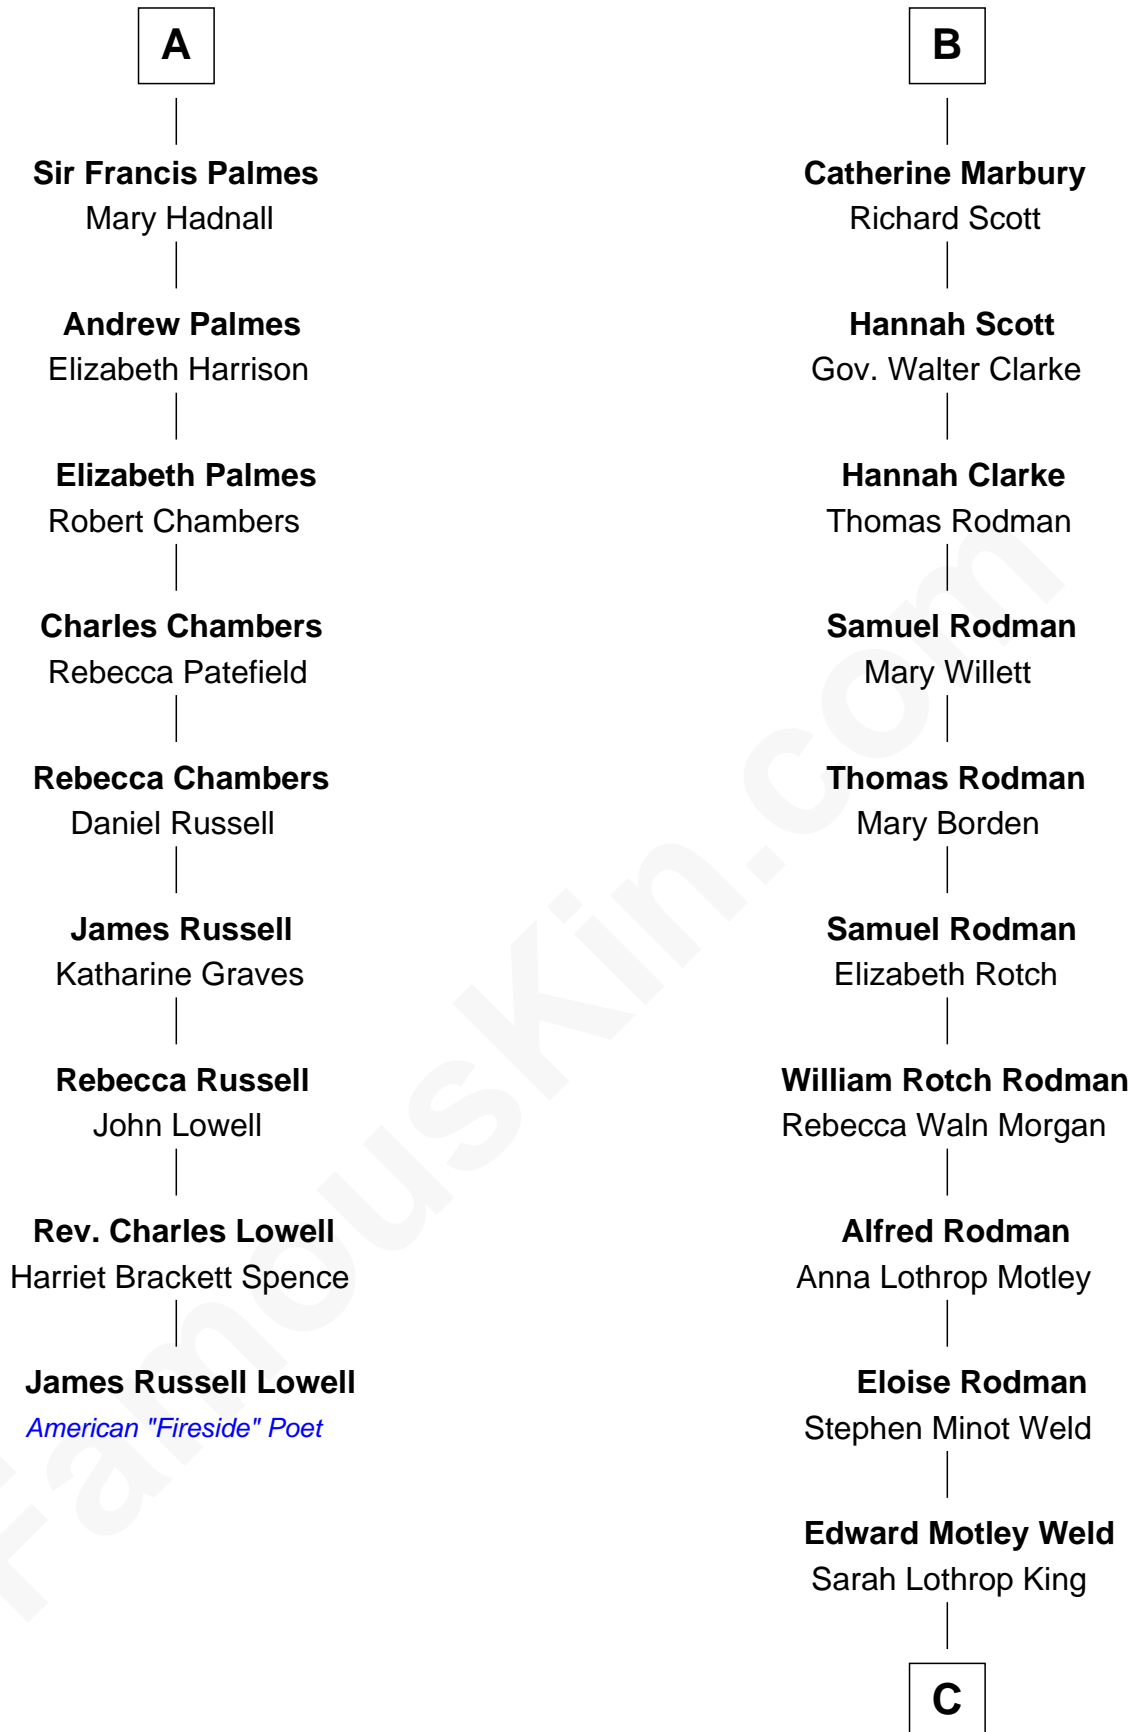

**FamousKin.com**  
**Relationship Chart of**  
**James Russell Lowell**  
*American "Fireside" Poet*

15th cousin 3 times removed of

**Tuesday Weld**  
*TV and Movie Actress*

**C**

**Lothrop Motley Weld**

Yosene Balfour Ker

**Tuesday Weld**

*TV and Movie Actress*

FamousKin.com