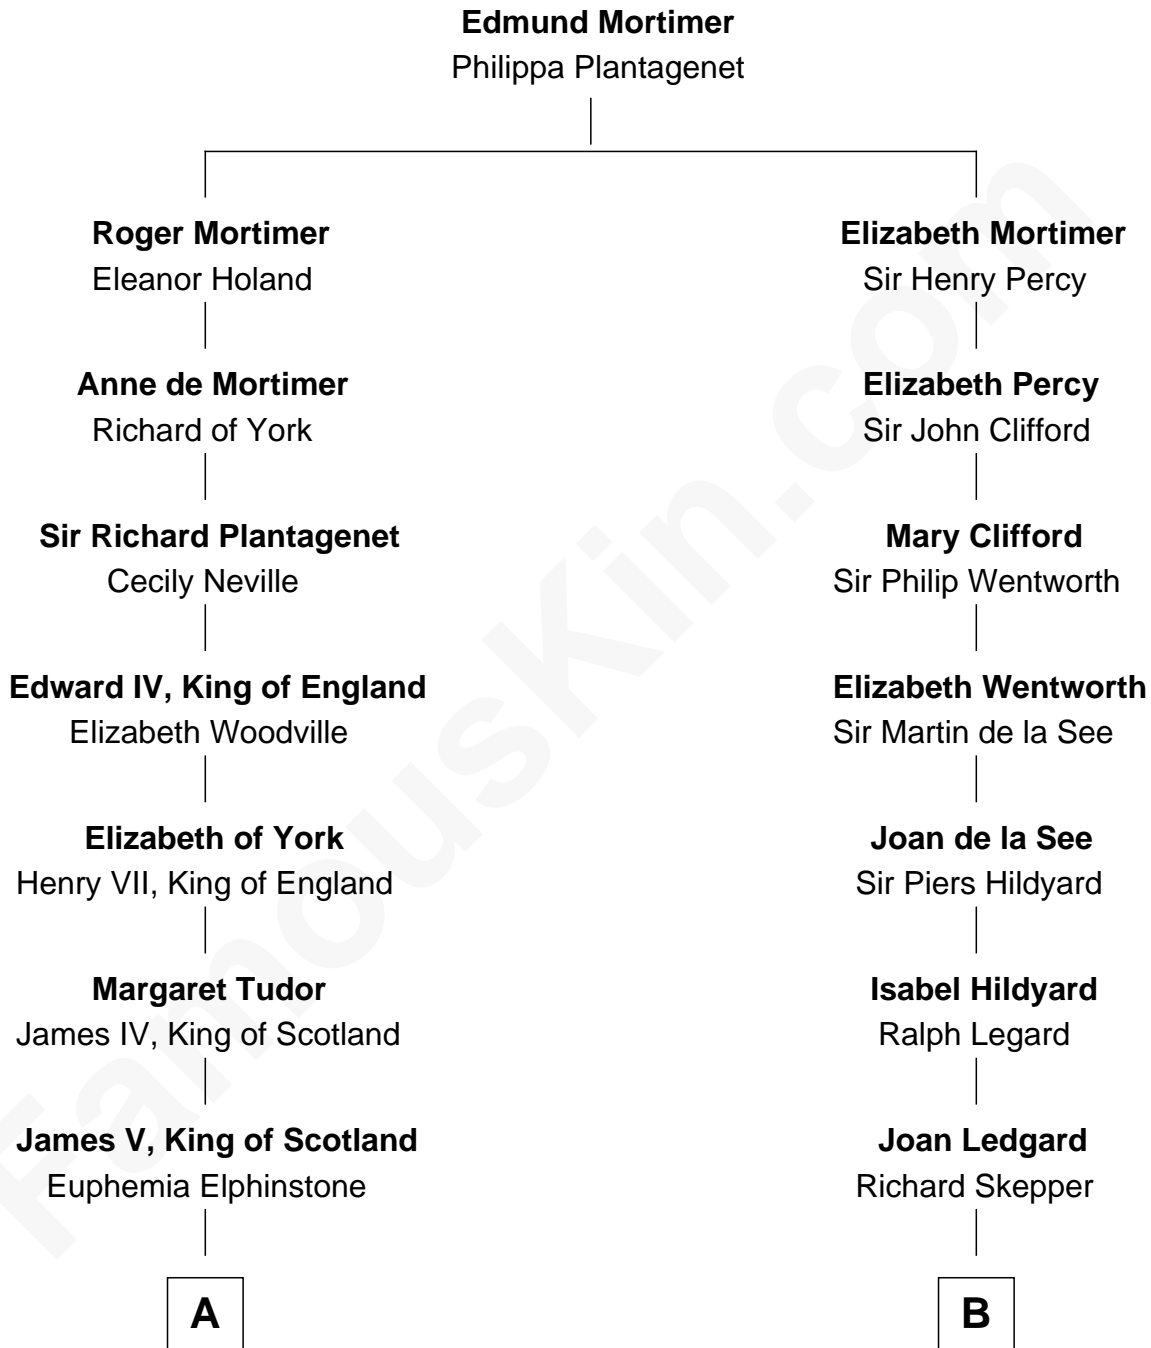

**FamousKin.com**  
**Relationship Chart of**  
**James Russell Lowell**  
*American "Fireside" Poet*

17th cousin 2 times removed of

**Tuesday Weld**  
*TV and Movie Actress*

**C**

Edward Motley Weld

Sarah Lothrop King

Lothrop Motley Weld

Yosene Balfour Ker

Tuesday Weld

*TV and Movie Actress*

FamousKin.com