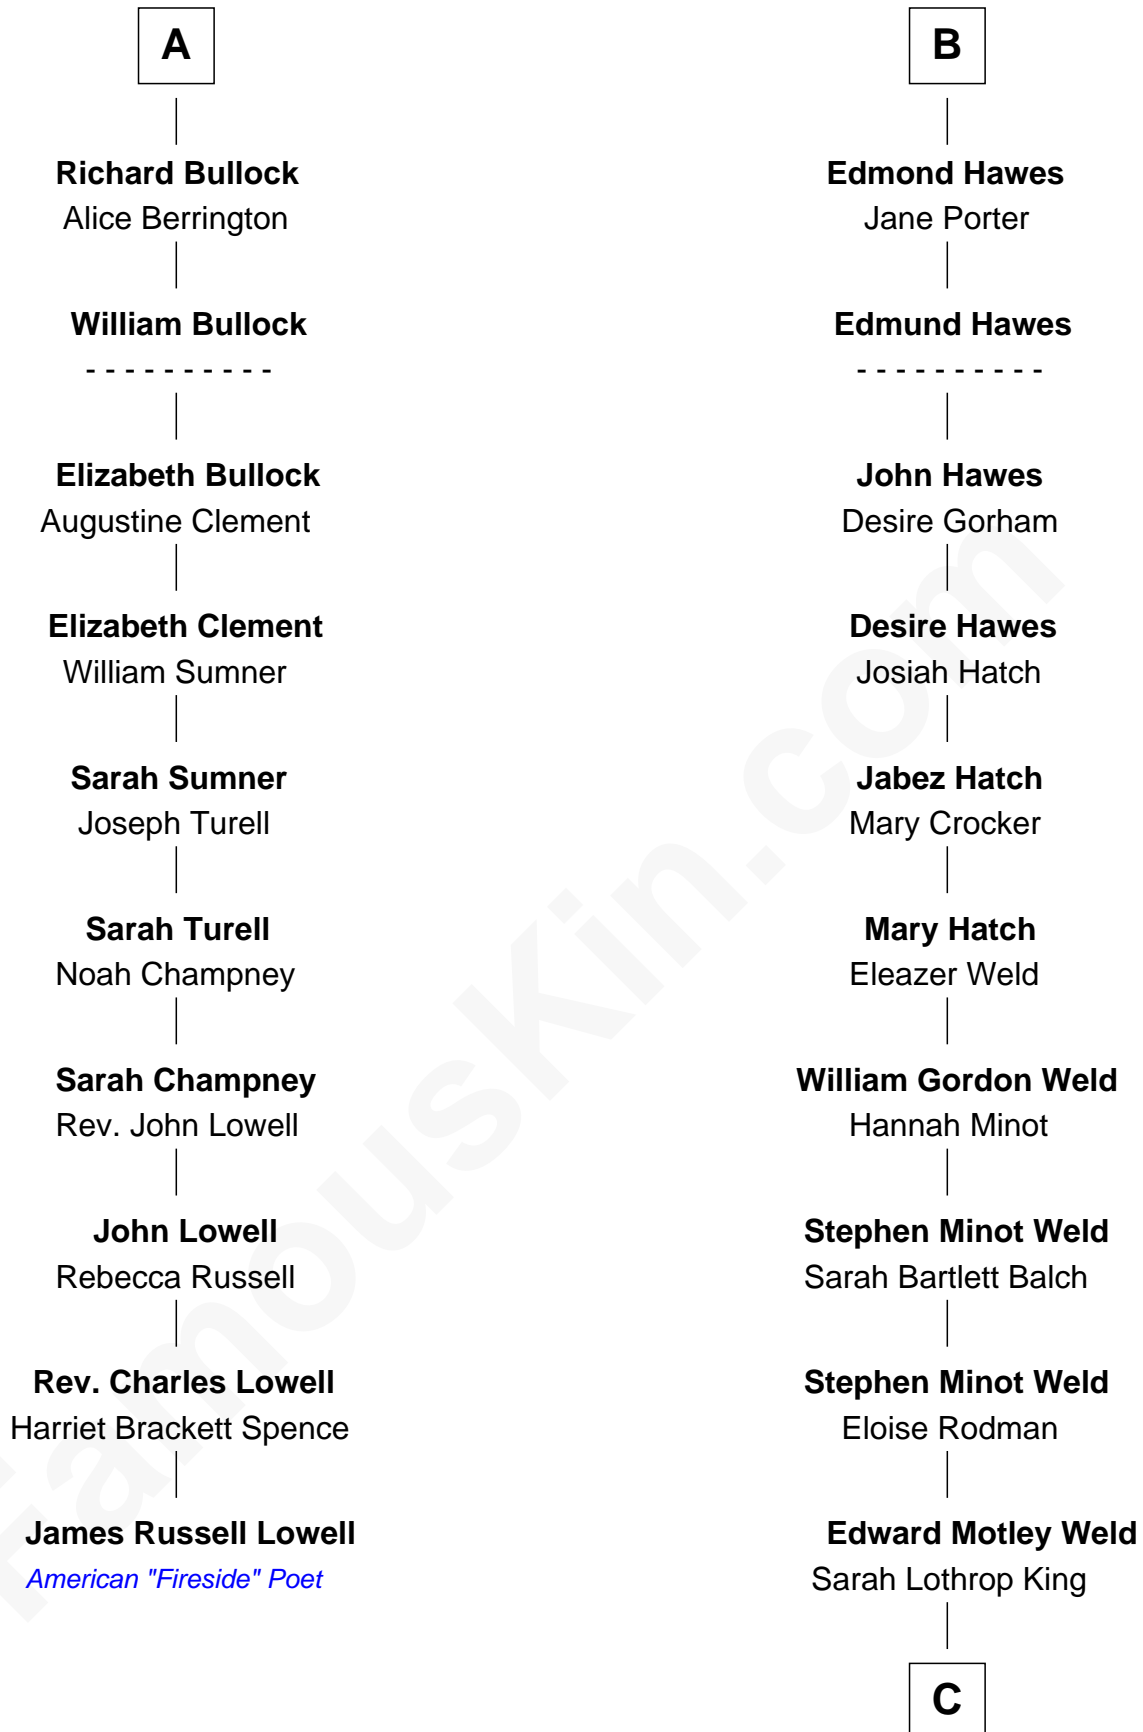

**FamousKin.com**  
**Relationship Chart of**  
**James Russell Lowell**  
*American "Fireside" Poet*

16th cousin 2 times removed of

**Tuesday Weld**  
*TV and Movie Actress*

**Sir John Howard**  
 Alice de Bois

**Sir Robert Howard**  
 Margaret de Scales

**Sir John Howard**  
 Margaret de Plaiz

**Sir John Howard**  
 Joan Walton

**Elizabeth Howard**  
 Sir John de Vere

**Joan de Vere**  
 Sir William Norreys

**Margaret Norreys**  
 Gilbert Bullock

**Thomas Bullock**  
 Alice Kingsmill

**A**

**Joan Howard**  
 Sir Peter de Brewes

**Beatrice Brewes**  
 Sir Hugh Shirley

**Sir Ralph Shirley**  
 Joan Basset

**Beatrice Shirley**  
 John Brome

**Nicholas Brome**  
 Katherine Lampeck

**Elizabeth Brome**  
 Thomas Hawes

**William Hawes**  
 Ursula Colles

**B**

C

Lothrop Motley Weld

Yosene Balfour Ker

Tuesday Weld

*TV and Movie Actress*