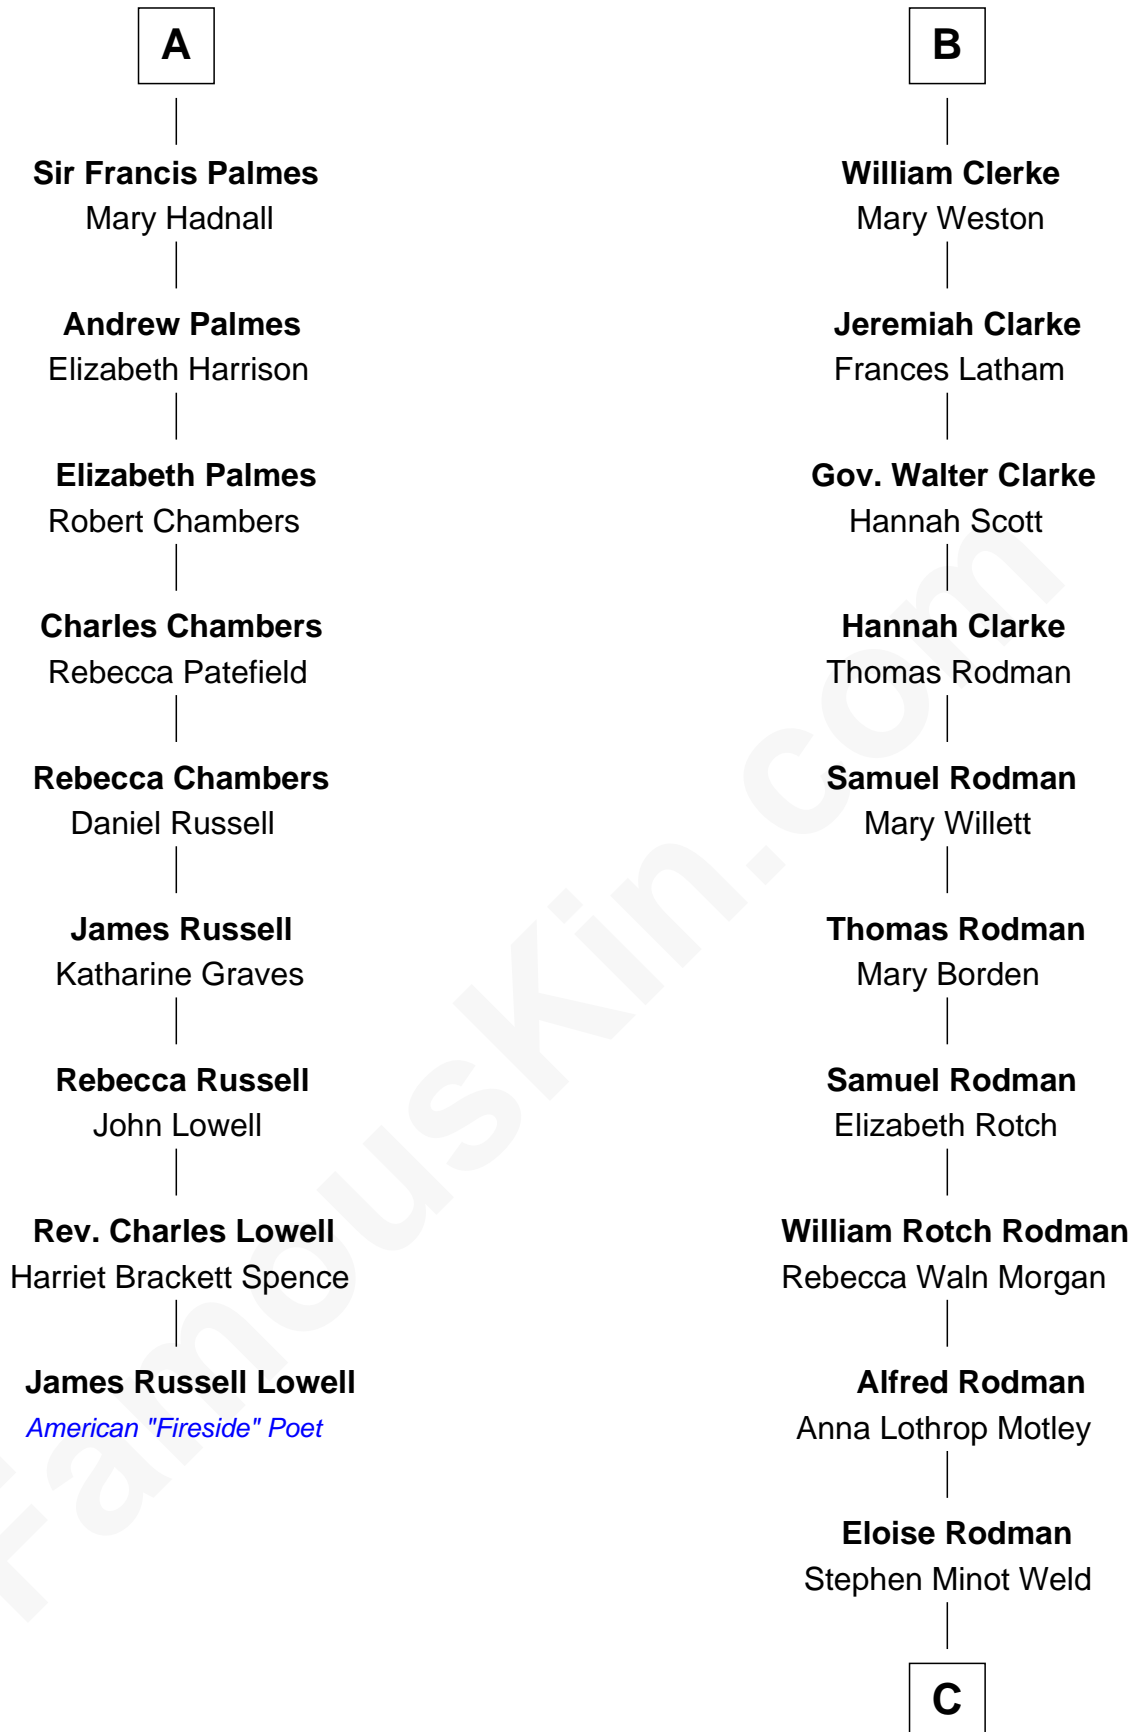

**FamousKin.com**  
**Relationship Chart of**  
**James Russell Lowell**  
*American "Fireside" Poet*

15th cousin 4 times removed of

**Tuesday Weld**  
*TV and Movie Actress*

**John de Welles**  
 Maud de Roos

**C**

Edward Motley Weld

Sarah Lothrop King

Lothrop Motley Weld

Yosene Balfour Ker

Tuesday Weld

*TV and Movie Actress*

FamousKin.com