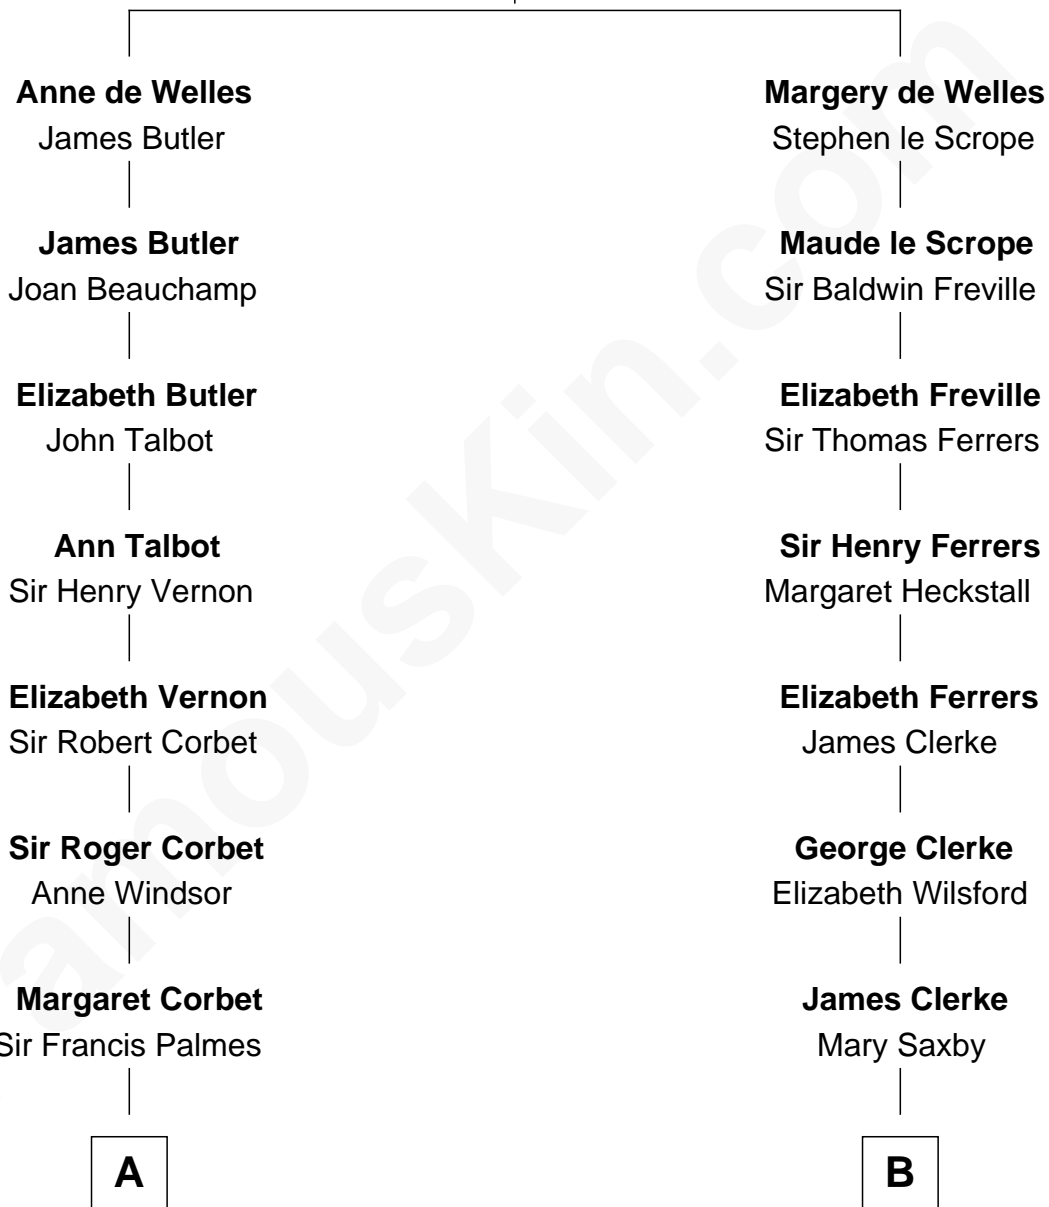

**FamousKin.com**  
**Relationship Chart of**  
**James Russell Lowell**  
*American "Fireside" Poet*

15th cousin 4 times removed of

**Tuesday Weld**  
*TV and Movie Actress*

**John de Welles**  
 Maud de Roos

**C**

Edward Motley Weld

Sarah Lothrop King

Lothrop Motley Weld

Yosene Balfour Ker

Tuesday Weld

*TV and Movie Actress*

FamousKin.com